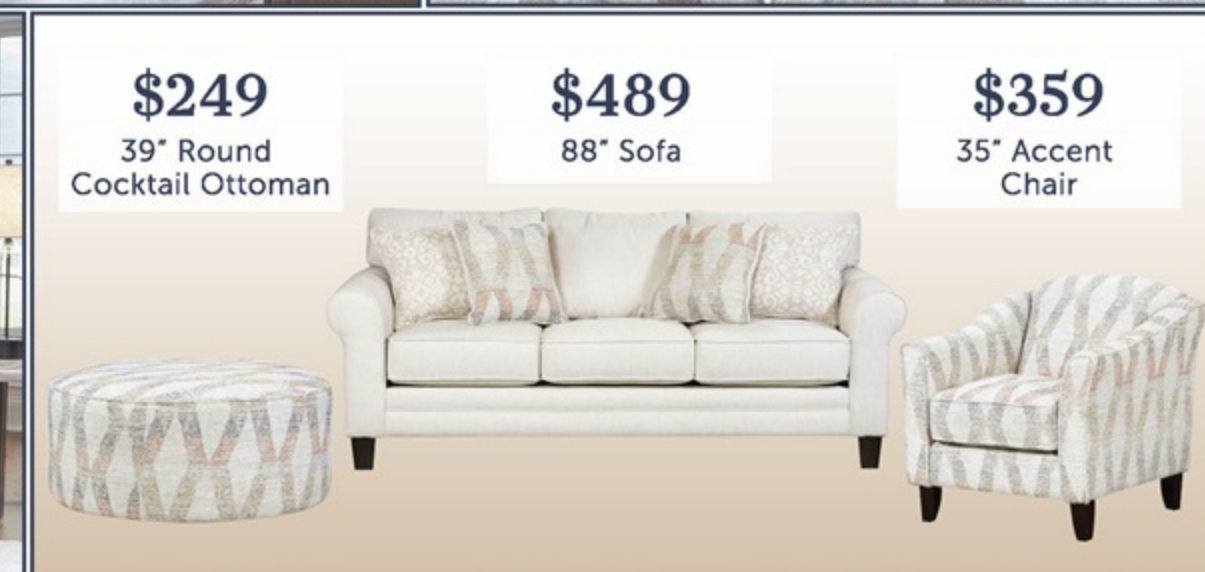

$249
39" Round Cocktail Ottoman

$489
88" Sofa

$359
35" Accent Chair