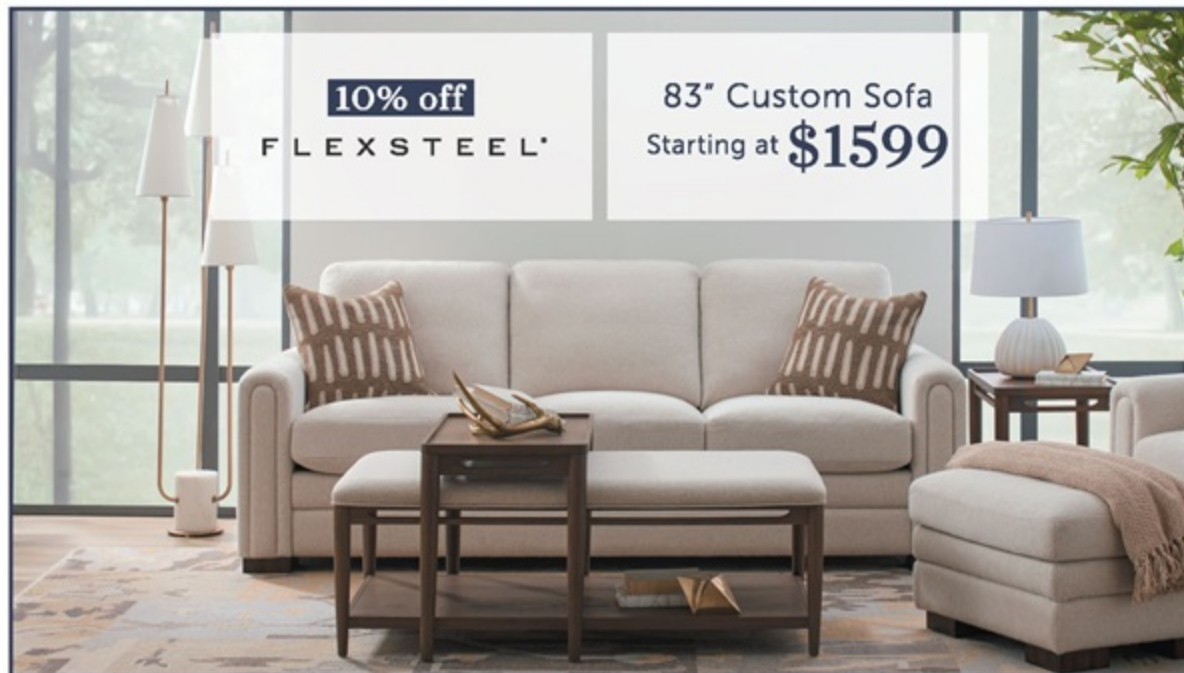

10% off
MAVIN

Timeless designs, custom finishes and heirloom-quality handcrafted in Ohio.

10% off
SMITH BROTHERS
OF BERNE

10% off
FLEXSTEEL®

83" Custom Sofa
Starting at **\$1599**

10% off
FLEXSTEEL®

\$2929

77" Leather Power Reclining Loveseat with Console