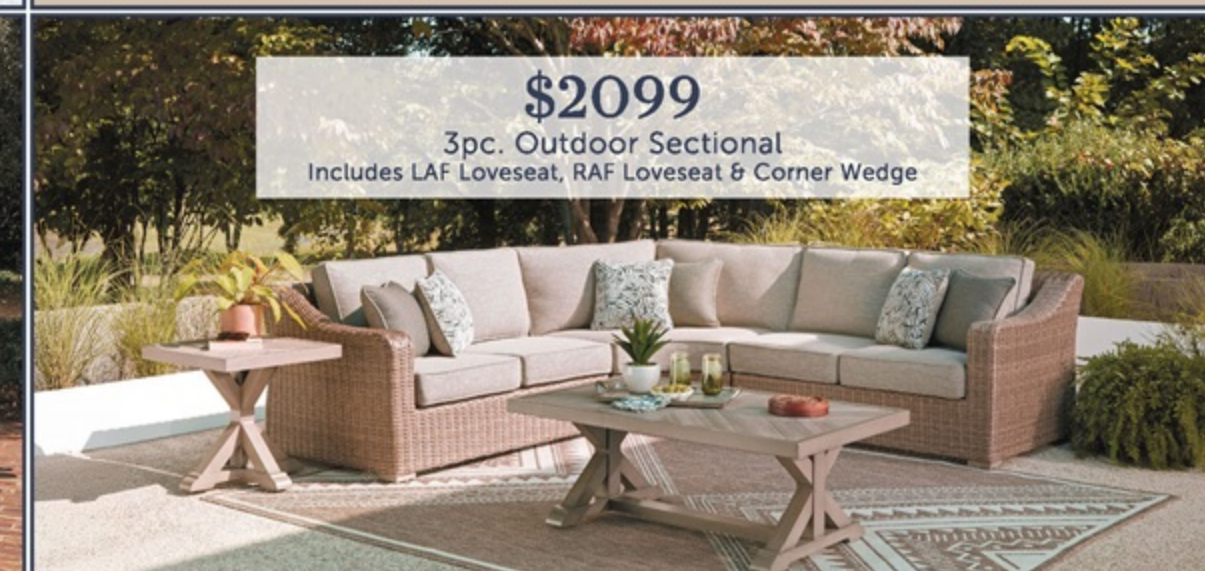

\$999
Outdoor Sofa

\$2099
3pc. Outdoor Sectional
Includes LAF Loveseat, RAF Loveseat & Corner Wedge

24 Months Special Financing on Bedding & Appliances***

***With approved credit and \$2499 min. purchase on the Sheely's card. \$2499 purchase based on product price only. Subject to credit approval. Equal monthly payments required.