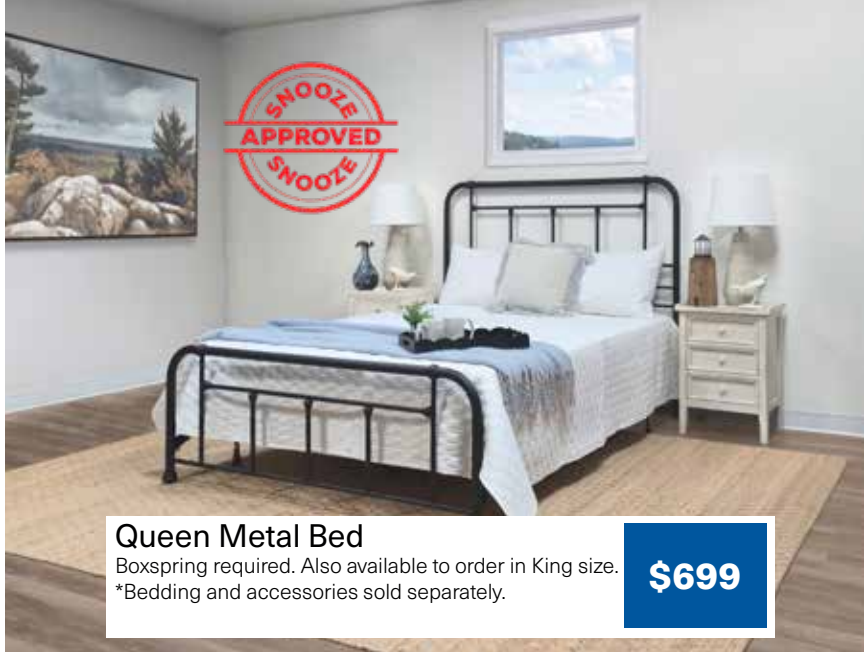

\$1999

Queen Metal Bed

Boxspring required. Also available to order in King size. *Bedding and accessories sold separately.

\$699

Double Sofabed

Features upgraded memory foam mattress.

\$1699

Faux Leather Accent Chair