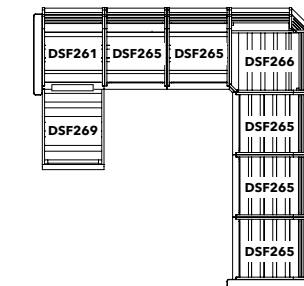

STRATFORD COLLECTION

- 1 x DSF261 Armchair
- 5 x DSF265 Modular Expansion
- 1 x DSF266 Sectional Corner Piece
- 1 x DSF269 Chaise Extension