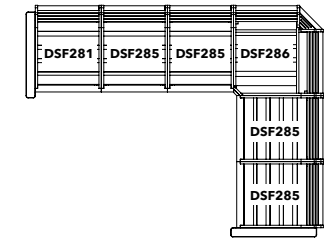

L-SHAPE SECTIONAL

Dimensions: 109" x 85"
Approximately 65 ft²

STRATFORD COLLECTION

- 1 x DSF261 Armchair
- 4 x DSF265 Modular Expansion
- 1 x DSF266 Sectional Corner Piece

TOFINO COLLECTION

- 1 x DSF281 Armchair
- 4 x DSF285 Modular Expansion
- 1 x DSF286 Sectional Corner Piece