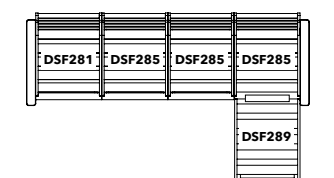

TOFINO COLLECTION

- 1 x DSF281 Armchair
- 3 x DSF285 Modular Expansion
- 1 x DSF289 Chaise Extension