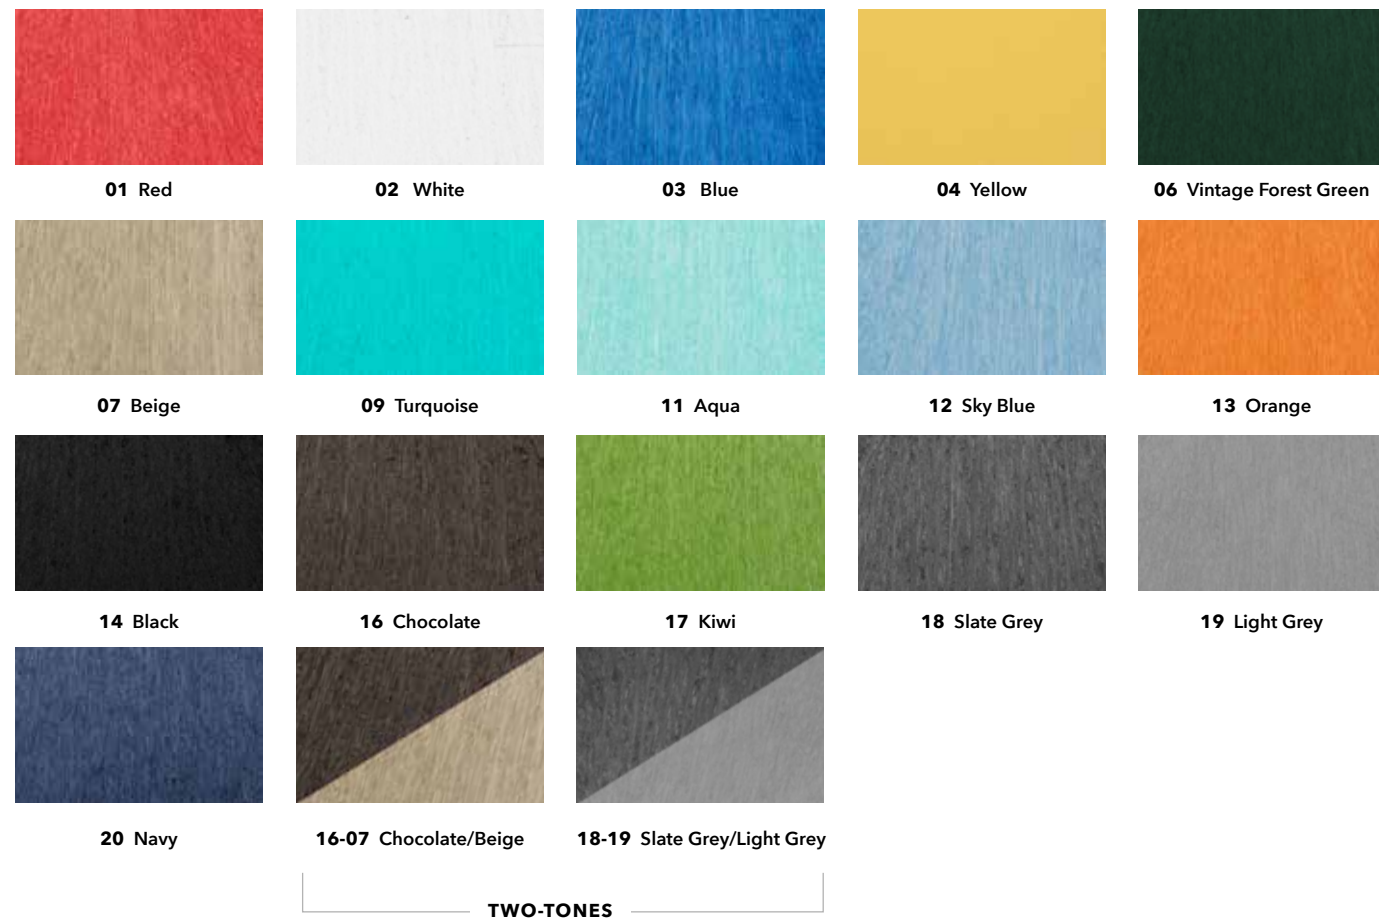

						
56075-0000 Peyton Granite	56079-0000 Milano Char	48094-0000 Cast Breeze	40433-0000 Cast Silver	40428-0000 Cast Ash	5402-0000 Canvas Granite	40599-0001 Direction Linen
						
5403-0000 Canvas Jockey Red	5439-0000 Canvas Navy	48135-0002 Bliss Sand	48135-0014 Bliss Dew	48135-0003 Bliss Smoke	5453-0000 Canvas Canvas	40599-0002 Direction Dew

DESIGNER FRAME COLOURS

DEEP SEATING FABRICS (DSH21, DSC21, DSC03, DSC24, DSC05)

HEADREST PILLOW FABRIC (A20)

CUSHION & LOUNGE PAD FABRICS (SC20', SC22', LP02)

Made-to-order custom cushion program is available upon request; choose from the full catalogue of Sunbrella Fabrics.