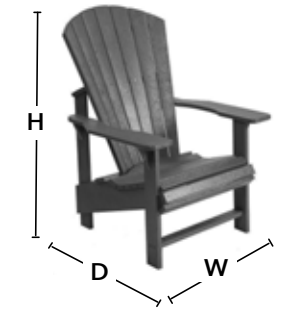

C03 Upright Adirondack

31 x 32 x 42" (16)
79 x 91 x 107 cm (41)
58 lb / 26 kg

C04 Addy Rocker

34 x 32 x 42" (19)
86 x 81 x 107 cm (48)
68 lb / 31 kg

C05 Porch Rocker

31 x 25 x 47" (20)
79 x 64 x 119 cm (51)
49 lb / 22 kg

F01 Footstool

19 x 18 x 12"
48 x 46 x 30 cm
13 lb / 6 kg

F04 Premium Footstool

18 x 18 x 16"
51 x 51 x 41 cm
19 lb / 9 kg

PRODUCT LISTING LEGEND

How to read our dimensions

Product Code, Product Name

Depth x Width x Height in **inches**
(Seat Height in brackets)