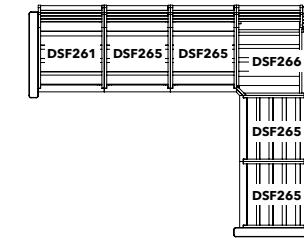

L-SHAPE SECTIONAL

Dimensions: 109" x 85"
Approximately 65 ft²

STRATFORD COLLECTION

- 1 x DSF261 Armchair
- 4 x DSF265 Modular Expansion
- 1 x DSF266 Sectional Corner Piece

TOFINO COLLECTION

- 1 x DSF281 Armchair
- 4 x DSF285 Modular Expansion
- 1 x DSF286 Sectional Corner Piece