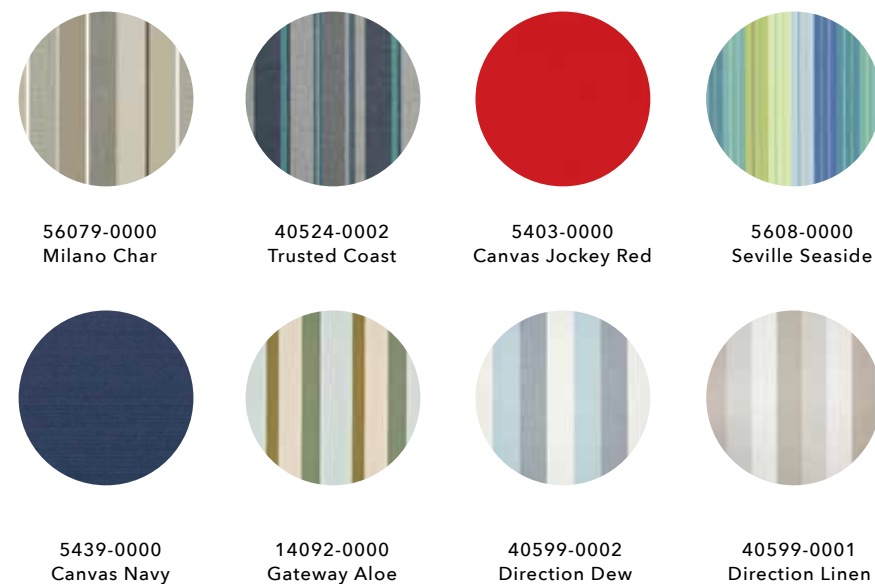

						
56075-0000 Peyton Granite	56079-0000 Milano Char	48094-0000 Cast Breeze	40433-0000 Cast Silver	40428-0000 Cast Ash	5402-0000 Canvas Granite	40599-0001 Direction Linen
						
5403-0000 Canvas Jockey Red	5439-0000 Canvas Navy	48135-0002 Bliss Sand	48135-0014 Bliss Dew	48135-0003 Bliss Smoke	5453-0000 Canvas Canvas	40599-0002 Direction Dew

DESIGNER FRAME COLOURS

DEEP SEATING FABRICS (DSH21, DSC21, DSC03, DSC24, DSC05)

HEADREST PILLOW FABRIC (A20)

CUSHION & LOUNGE PAD FABRICS (SC20', SC22', LP02)

Made-to-order custom cushion program is available upon request; choose from the full catalogue of Sunbrella Fabrics.