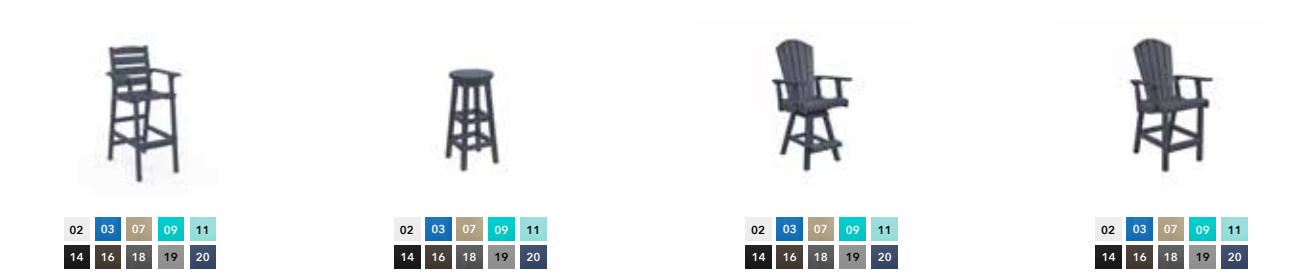

C313 Napa Pub Arm Chair
26 x 25.25 x 46.5" (29.5)
66 x 65 x 118 (75)
42.6 lb / 19.5 kg
PUB HEIGHT

**C21 Bar Stool/
C23 Swivel Bar Stool**
14 x 14 x 30"
36 x 36 x 76 cm
C21: 21 lb / 10 kg
C23: 23 lb / 10 kg
PUB HEIGHT

C25 Swivel Pub Arm Chair
24 x 25 x 51" (29)
61 x 64 x 130 cm (74)
56 lb / 25 kg
PUB HEIGHT

C28 Classic Pub Arm Chair
26 x 25 x 51" (29)
66 x 64 x 130 cm (74)
48 lb / 22 kg
PUB HEIGHT