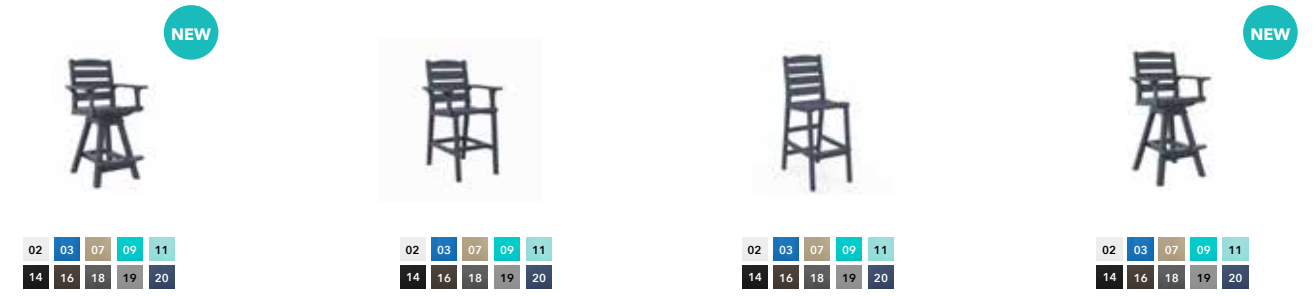

C312C Napa Swivel Counter Side Chair
25 x 25 x 43" (26)
64 x 64 x 109 (66)
54 lb / 24.5 kg
COUNTER HEIGHT

C313C Napa Counter Arm Chair
25.5 x 25.25 x 43" (26)
65 x 65 x 109 (66)
38.6 lb / 17.5 kg
COUNTER HEIGHT

C311 Napa Pub Side Chair
26 x 18.5 x 46.5" (29.5)
66 x 47 x 118 (75)
38.6 lb / 17.5 kg
PUB HEIGHT

C312 Napa Swivel Pub Arm Chair
25 x 25 x 46.5" (29.5)
64 x 64 x 118 (75)
55.5 lb / 25.1 kg
PUB HEIGHT