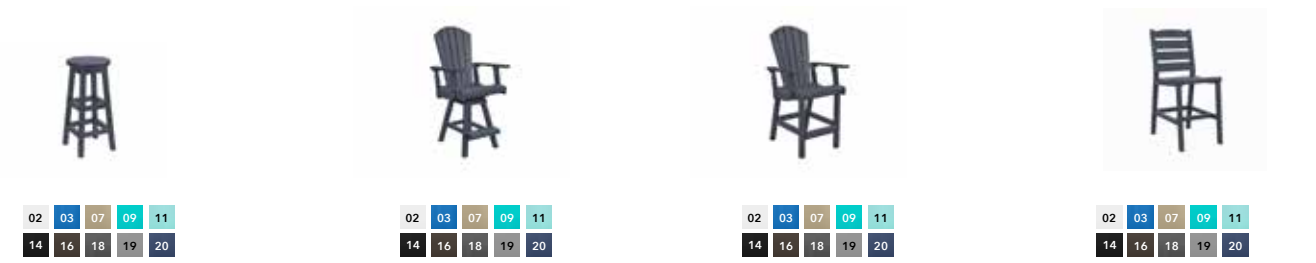

COUNTER & PUB HEIGHT SEATING COUNTER SEAT HEIGHT: 24 - 25", PUB SEAT HEIGHT: 29 - 30"

COUNTER & PUB HEIGHT TABLES COUNTER TABLE HEIGHT: 37", PUB TABLE HEIGHT: 40 - 41"

C21C Counter Stool
14 x 14 x 24" (24)
36 x 36 x 61 cm (61)
16 lb / 7 kg
COUNTER HEIGHT

C25C Swivel Counter Arm Chair
24.5 x 29 x 47" (25)
62 x 74 x 119 cm (64)
58lb / 26 kg
COUNTER HEIGHT

C28C Classic Counter Arm Chair
26 x 24 x 47" (25)
66 x 61 x 119 cm (64)
45 lb / 20 kg
COUNTER HEIGHT

C311C Napa Counter Side Chair
25.5 x 18.5 x 43" (26)
65 x 47 x 109 (66)
34.6 lb / 15.7 kg
COUNTER HEIGHT