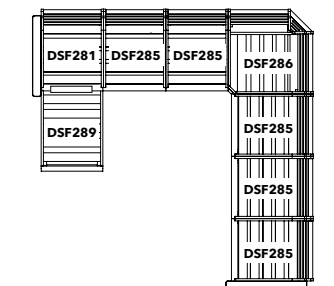

- 1 x DSF281 Armchair
- 5 x DSF285 Modular Expansion
- 1 x DSF286 Sectional Corner Piece
- 1 x DSF289 Chaise Extension

CHAISE SECTIONAL

Dimensions: 104" x 63"
Approximately 46 ft²

STRATFORD COLLECTION

- 1 x DSF261 Armchair
- 3 x DSF265 Modular Expansion
- 1 x DSF269 Chaise Extension