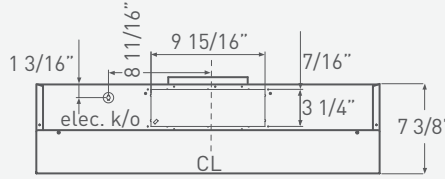

# ESSENTIALS

Top

Back

Side

Adjustable Utensil Bar Heights

## PYRAMID

UNDER CABINET

MODEL	ZPY-E30A_290 / ZPY-E36A_290	ZPY-E30A_ / ZPY-E36A_
<b>SIZE</b>	30" / 36"	30" / 36"
<b>NET WIDTH</b>	29 15/16" / 35 15/16"	29 15/16" / 35 15/16"
<b>PERFORMANCE</b>		
Internal Blower	120 - 290 CFM	210 - 400 CFM
Internal Blower Sones	1.1 - 3.2	2 - 5
<b>COLOR</b>		
Black, White, Stainless Steel	B, W, S	B, W, S
<b>FEATURES</b>		
Controls	Mechanical Slide	Mechanical Slide
Speed Levels	3	3
Auto Delay-Off	No	No
Lighting	Halogen, 50W x 2	Halogen, 50W x 2
Dual-Level Lighting	Yes	Yes
Filters	Aluminum Mesh x 2	Aluminum Mesh x 2
Recirculating	Yes	Yes
Duct Cover Extension	NA	NA
Adjustable Utensil Bar	Yes, Up to 3"	Yes, Up to 3"
<b>DUCT SPECIFICATIONS</b>		
Internal Blower - Vertical	7" or 3 1/4" x 10"	7" or 3 1/4" x 10"
Internal Blower - Horizontal	3 1/4" x 10"	3 1/4" x 10"
<b>AC INPUT</b>	120V - 60Hz	120V - 60Hz
<b>AC POWER</b>	Max. 186W, 1.55A	Max. 207W, 1.7A
<b>OPTIONAL ACCESSORIES</b>		
Recirculating Kit	ZRC-0200	ZRC-0200

Mounting Heights Min. height 24" from cooking surface.

Max. height 32" from cooking surface.

ESSENTIALS

**ZEPHYR**

**Zephyr Corporation**

2277 Harbor Bay Parkway  
Alameda, CA 94502

1.888.880.VENT

[www.zephyronline.com](http://www.zephyronline.com) may08.0101