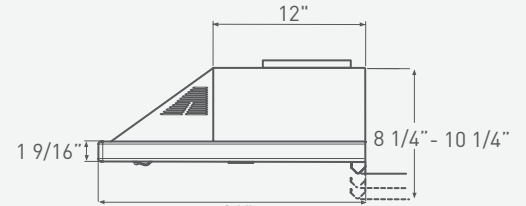

# PYRAMID

Classic, architectural lines meet at an apex to energize the familiar look of the chimney style under-cabinet hood. This expressive yet utilitarian design also features an adjustable back-panel utensil bar that accommodates a variety of cabinet depths to put cooking utensils within easy reach. New control configuration and 12" depth ensure simple operation and a true fit with popular cabinet styles.

# ESSENTIALS

Top

Back

Side

Adjustable Utensil Bar Heights

## PYRAMID

UNDER CABINET

MODEL	ZPY-E30A_290 / ZPY-E36A_290	ZPY-E30A_ / ZPY-E36A_
<b>SIZE</b>	30" / 36"	30" / 36"
<b>NET WIDTH</b>	29 15/16" / 35 15/16"	29 15/16" / 35 15/16"
<b>PERFORMANCE</b>		
Internal Blower	120 - 290 CFM	210 - 400 CFM
Internal Blower Sones	1.1 - 3.2	2 - 5
<b>COLOR</b>		
Black, White, Stainless Steel	B, W, S	B, W, S
<b>FEATURES</b>		
Controls	Mechanical Slide	Mechanical Slide
Speed Levels	3	3
Auto Delay-Off	No	No
Lighting	Halogen, 50W x 2	Halogen, 50W x 2
Dual-Level Lighting	Yes	Yes
Filters	Aluminum Mesh x 2	Aluminum Mesh x 2
Recirculating	Yes	Yes
Duct Cover Extension	NA	NA
Adjustable Utensil Bar	Yes, Up to 3"	Yes, Up to 3"
<b>DUCT SPECIFICATIONS</b>		
Internal Blower - Vertical	7" or 3 1/4" x 10"	7" or 3 1/4" x 10"
Internal Blower - Horizontal	3 1/4" x 10"	3 1/4" x 10"
<b>AC INPUT</b>	120V - 60Hz	120V - 60Hz
<b>AC POWER</b>	Max. 186W, 1.55A	Max. 207W, 1.7A
<b>OPTIONAL ACCESSORIES</b>		
Recirculating Kit	ZRC-0200	ZRC-0200