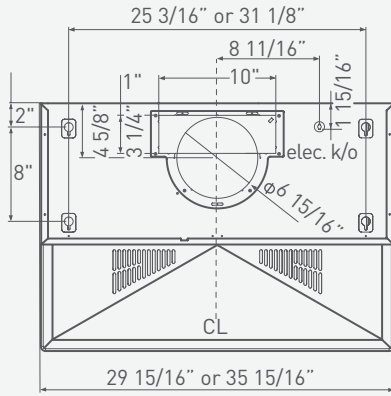

# PYRAMID

Classic, architectural lines meet at an apex to energize the familiar look of the chimney style under-cabinet hood. This expressive yet utilitarian design also features an adjustable back-panel utensil bar that accommodates a variety of cabinet depths to put cooking utensils within easy reach. New control configuration and 12" depth ensure simple operation and a true fit with popular cabinet styles.

# ESSENTIALS

Top

Back

Side

Adjustable Utensil Bar Heights

## PYRAMID

UNDER CABINET

MODEL	ZPY-E30A_290 / ZPY-E36A_290	ZPY-E30A_ / ZPY-E36A_
<b>SIZE</b>	30" / 36"	30" / 36"
<b>NET WIDTH</b>	29 15/16" / 35 15/16"	29 15/16" / 35 15/16"
<b>PERFORMANCE</b>		
Internal Blower	120 - 290 CFM	210 - 400 CFM
Internal Blower Sones	1.1 - 3.2	2 - 5
<b>COLOR</b>		
Black, White, Stainless Steel	B, W, S	B, W, S
<b>FEATURES</b>		
Controls	Mechanical Slide	Mechanical Slide
Speed Levels	3	3
Auto Delay-Off	No	No
Lighting	Halogen, 50W x 2	Halogen, 50W x 2
Dual-Level Lighting	Yes	Yes
Filters	Aluminum Mesh x 2	Aluminum Mesh x 2
Recirculating	Yes	Yes
Duct Cover Extension	NA	NA
Adjustable Utensil Bar	Yes, Up to 3"	Yes, Up to 3"
<b>DUCT SPECIFICATIONS</b>		
Internal Blower - Vertical	7" or 3 1/4" x 10"	7" or 3 1/4" x 10"
Internal Blower - Horizontal	3 1/4" x 10"	3 1/4" x 10"
<b>AC INPUT</b>	120V - 60Hz	120V - 60Hz
<b>AC POWER</b>	Max. 186W, 1.55A	Max. 207W, 1.7A
<b>OPTIONAL ACCESSORIES</b>		
Recirculating Kit	ZRC-0200	ZRC-0200

Mounting Heights Min. height 24" from cooking surface.

Max. height 32" from cooking surface.

ESSENTIALS

**ZEPHYR**

**Zephyr Corporation**

2277 Harbor Bay Parkway  
Alameda, CA 94502

1.888.880.VENT

[www.zephyronline.com](http://www.zephyronline.com) may08.0101