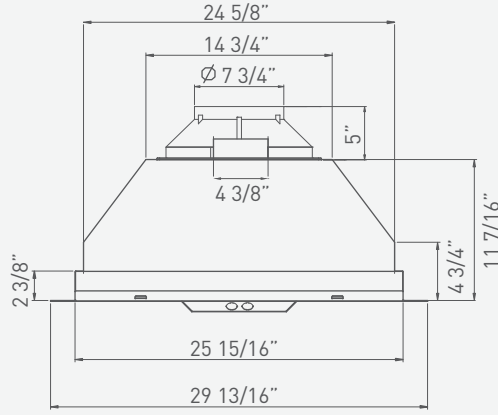

ESSENTIALS OUTDOOR

Top

Front

Side

WILLOW

POWER PACK

MODEL	AK8800AS	AK8800AG
SIZE	29"	29"
NET WIDTH	29 13/16"	29 13/16"
PERFORMANCE		
Dual Internal Blower	500 - 1000 CFM	500 - 1000 CFM
Sones	3.5 - 8	3.5 - 8
COLOR		
Stainless Steel	SS	Gray Powder Coated
FEATURES		
Marine Grade Controls	Rocker switch	Rocker switch
Speed Levels	2	2
Auto Delay-Off	No	No
Lighting	Halogen, 35W x 2	Halogen, 35W x 2
Dual-Level Lighting	No	No
Filters	Baffle x 2	Baffle x 2
Recirculating	No	No
High Quality Stainless Steel	316S	NA
DUCT SPECIFICATIONS		
Vertical	8"	8"
AC INPUT	120V - 60Hz	120V - 60Hz
AC POWER		
Hood Only	Max 710W, 5.95 Amps	Max 710W, 5.95 Amps
OPTIONAL ACCESSORIES		
Liner, 36"	AK0886AS	AK0886AS
Liner, 42"	AK0882AS	AK0882AS
Liner, 48"	AK0888AS	AK0888AS
Liner, 54"	AK0884AS	AK0884AS
Liner, 60"	AK0880AS	AK0880AS

Mounting Heights Min. height 30" from cooking surface.

Max. height 36" from cooking surface.