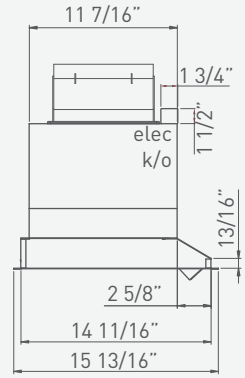

ESSENTIALS OUTDOOR

Top

Front

Side

WILLOW

POWER PACK

MODEL	AK8800AS	AK8800AG
SIZE	29"	29"
NET WIDTH	29 13/16"	29 13/16"
PERFORMANCE		
Dual Internal Blower	500 - 1000 CFM	500 - 1000 CFM
Sones	3.5 - 8	3.5 - 8
COLOR		
Stainless Steel	SS	Gray Powder Coated
FEATURES		
Marine Grade Controls	Rocker switch	Rocker switch
Speed Levels	2	2
Auto Delay-Off	No	No
Lighting	Halogen, 35W x 2	Halogen, 35W x 2
Dual-Level Lighting	No	No
Filters	Baffle x 2	Baffle x 2
Recirculating	No	No
High Quality Stainless Steel	316S	NA
DUCT SPECIFICATIONS		
Vertical	8"	8"
AC INPUT	120V - 60Hz	120V - 60Hz
AC POWER		
Hood Only	Max 710W, 5.95 Amps	Max 710W, 5.95 Amps
OPTIONAL ACCESSORIES		
Liner, 36"	AK0886AS	AK0886AS
Liner, 42"	AK0882AS	AK0882AS
Liner, 48"	AK0888AS	AK0888AS
Liner, 54"	AK0884AS	AK0884AS
Liner, 60"	AK0880AS	AK0880AS

Mounting Heights Min. height 30" from cooking surface.

Max. height 36" from cooking surface.