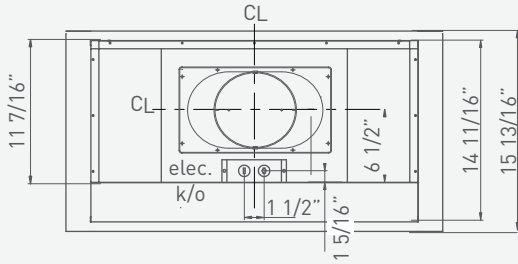

ESSENTIALS OUTDOOR

Top

Front

Side

WILLOW

POWER PACK

MODEL	AK8800AS	AK8800AG
SIZE	29"	29"
NET WIDTH	29 13/16"	29 13/16"
PERFORMANCE		
Dual Internal Blower	500 - 1000 CFM	500 - 1000 CFM
Sones	3.5 - 8	3.5 - 8
COLOR		
Stainless Steel	SS	Gray Powder Coated
FEATURES		
Marine Grade Controls	Rocker switch	Rocker switch
Speed Levels	2	2
Auto Delay-Off	No	No
Lighting	Halogen, 35W x 2	Halogen, 35W x 2
Dual-Level Lighting	No	No
Filters	Baffle x 2	Baffle x 2
Recirculating	No	No
High Quality Stainless Steel	316S	NA
DUCT SPECIFICATIONS		
Vertical	8"	8"
AC INPUT	120V - 60Hz	120V - 60Hz
AC POWER		
Hood Only	Max 710W, 5.95 Amps	Max 710W, 5.95 Amps
OPTIONAL ACCESSORIES		
Liner, 36"	AK0886AS	AK0886AS
Liner, 42"	AK0882AS	AK0882AS
Liner, 48"	AK0888AS	AK0888AS
Liner, 54"	AK0884AS	AK0884AS
Liner, 60"	AK0880AS	AK0880AS

Mounting Heights Min. height 30" from cooking surface.

Max. height 36" from cooking surface.