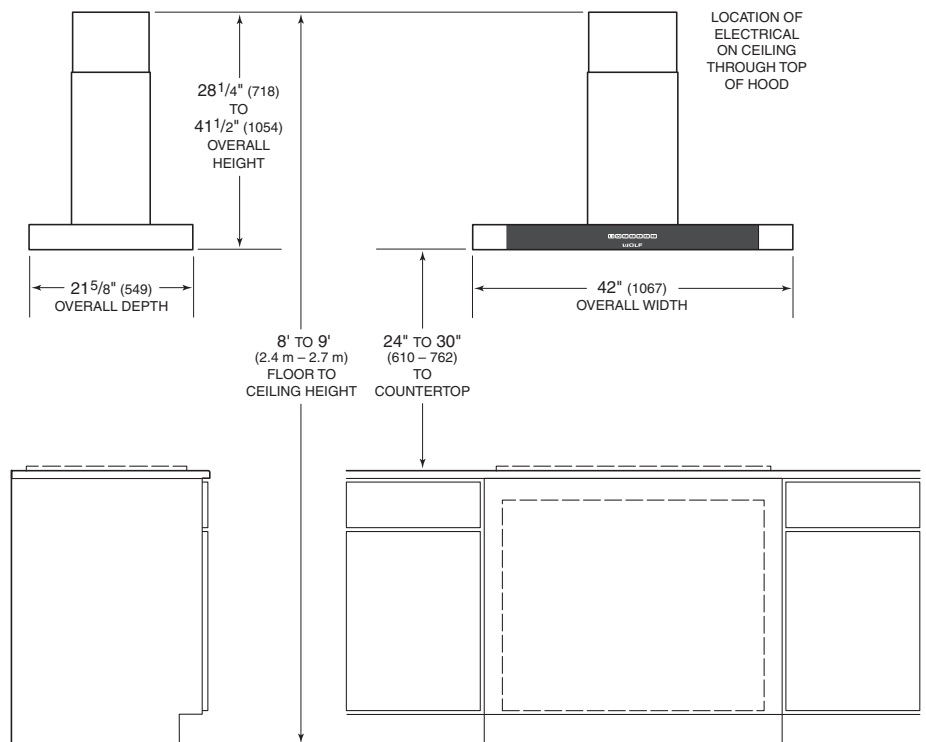

INSTALLATION SPECIFICATIONS

INSTALLATION NOTES

Island hood includes a 500 CFM internal blower. For blower recommendations, visit our website, wolfappliance.com.

Cooktop low-profile hoods are recommended for use with Wolf induction, electric and gas cooktops and integrated modules. For Wolf ranges and rangetops, a pro ventilation hood is recommended.

Complete installation specifications can be found on our website, wolfappliance.com.

Dimensions in parentheses are in millimeters unless otherwise specified.