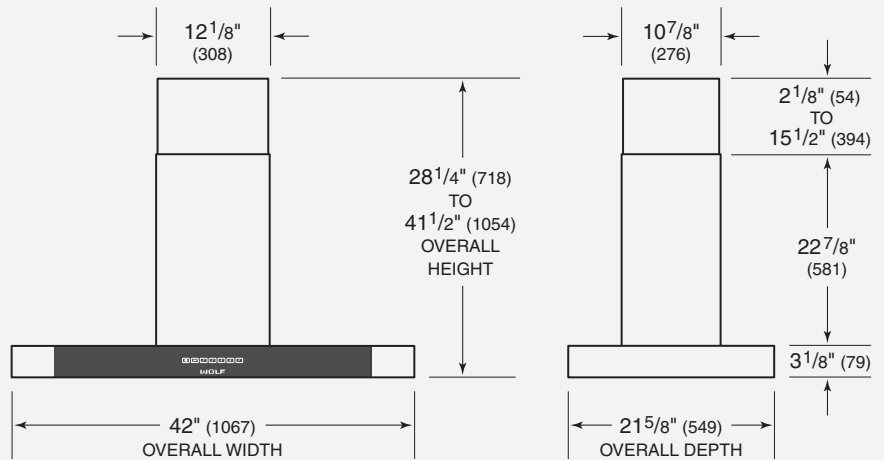

Model CTEIH42I
Cooktop Low-Profile Island Hood

Sealed halogen lighting.

Electronic controls.

Cooktop Low-Profile Island Hood

OVERALL DIMENSIONS

Unit dimensions may vary by $\pm 1/8$ ".

SPECIFICATIONS

Exterior Finish	Stainless Steel
Overall Width	42"
Height (excluding chimney)	3 ¹ / ₈ "
Min Height (including chimney)	28 ¹ / ₄ "
Max Height (full extension)	41 ¹ / ₂ "
Overall Depth	21 ⁵ / ₈ "
Bottom of Hood to Countertop	24" to 30"
Discharge	Vertical
Duct Size	6" Round
Electrical Requirements	110/120 V AC 60 Hz, 15 amp dedicated circuit
Shipping Weight	92 lbs

Complete installation specifications can be found on our website, wolfappliance.com.

Dimensions in parentheses are in millimeters unless otherwise specified.