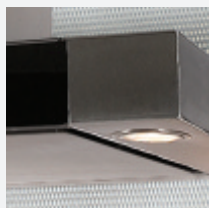

Cooktop Low-Profile Island Hood

Behind the contemporary lines of the Wolf cooktop low-profile hoods, there's a lot of hard-nosed functional thinking. Brilliant halogen lighting illuminates your cooking surface. Powerful multi-speed blowers whisk away smoke and odors. The low-profile island hood is stainless steel with a black glass front panel and is recommended for use with Wolf induction, electric and gas cooktops and integrated modules.

FEATURES

- Heavy-duty stainless steel construction.
- Telescopic flue fits 8' to 9' ceilings.
- Front-mounted electronic controls with digital indicator and four-speed blower control.
- Sealed halogen lighting with three settings.
- Island hood can be used in a non-ducted application using an accessory charcoal recirculating filter.
- Heat sentry feature automatically turns unit on when heat is sensed and automatically adjusts blower speed.
- Delay-off mode automatically turns unit off.
- Stainless steel filter cover with dishwasher-safe aluminum mesh filter.
- Filter clean indicator lets you know when the filter needs cleaning.
- Transition with backdraft damper included.

Model CTEIH42I
Cooktop Low-Profile Island Hood

Sealed halogen lighting.

Electronic controls.

Cooktop Low-Profile Island Hood

OVERALL DIMENSIONS

Unit dimensions may vary by $\pm 1/8$ ".

SPECIFICATIONS

Exterior Finish	Stainless Steel
Overall Width	42"
Height (excluding chimney)	3 ¹ / ₈ "
Min Height (including chimney)	28 ¹ / ₄ "
Max Height (full extension)	41 ¹ / ₂ "
Overall Depth	21 ⁵ / ₈ "
Bottom of Hood to Countertop	24" to 30"
Discharge	Vertical
Duct Size	6" Round
Electrical Requirements	110/120 V AC 60 Hz, 15 amp dedicated circuit
Shipping Weight	92 lbs