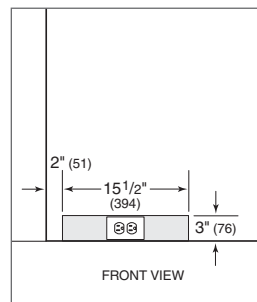

Location of Electrical Supply

INSTALLATION NOTES

Undercounter model UC-24R is available in your choice of the overlay or stainless steel design application. A stainless steel door front panel with tubular or pro handle is available as a sales accessory.

Complete installation specifications, including panel sizes, can be found on our website, subzero.com/specs.

Dimensions in parentheses are in millimeters unless otherwise specified.