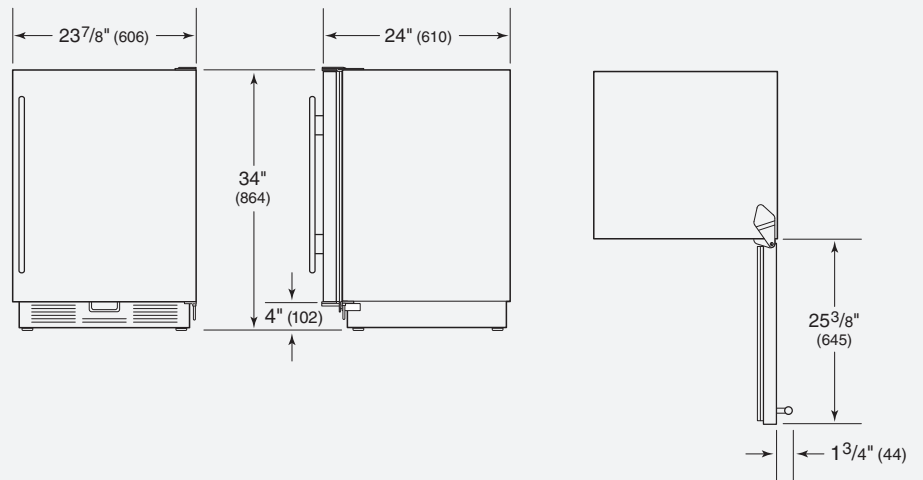

Clear utility bin.

Door shelves.

**24" Undercounter  
All Refrigerator**

**OVERALL DIMENSIONS**

Unit dimensions may vary by  $\pm 1/8$ ".

**SPECIFICATIONS**

Overall Width	23 7/8"
Overall Height	34"
Overall Depth	24"
Door Clearance	25 3/8"
Refrigerator Capacity	5.7 cu ft
Opening Width	24"
Opening Height	34 1/2"
Opening Depth	24"
Electrical Requirements	115 V AC, 60 Hz 15 amp dedicated circuit
Shipping Weight	130 lbs

**INSTALLATION SPECIFICATIONS**

**Opening Dimensions**

**Location of Electrical Supply**

**INSTALLATION NOTES**

Undercounter model UC-24R is available in your choice of the overlay or stainless steel design application. A stainless steel door front panel with tubular or pro handle is available as a sales accessory.

Complete installation specifications, including panel sizes, can be found on our website, [subzero.com/specs](http://subzero.com/specs).

Dimensions in parentheses are in millimeters unless otherwise specified.