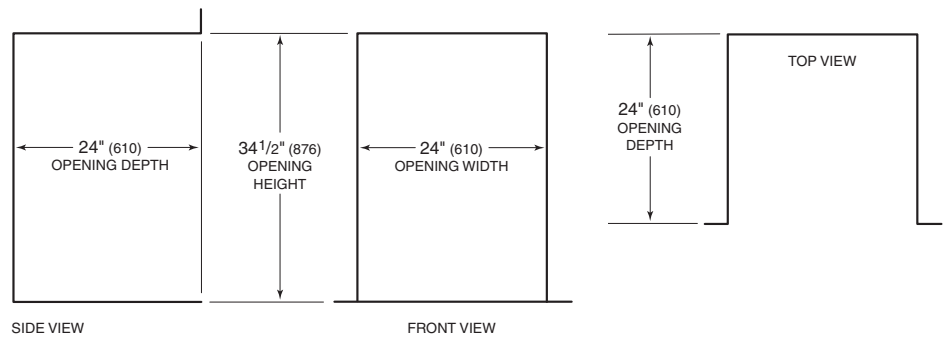

INSTALLATION SPECIFICATIONS

Opening Dimensions