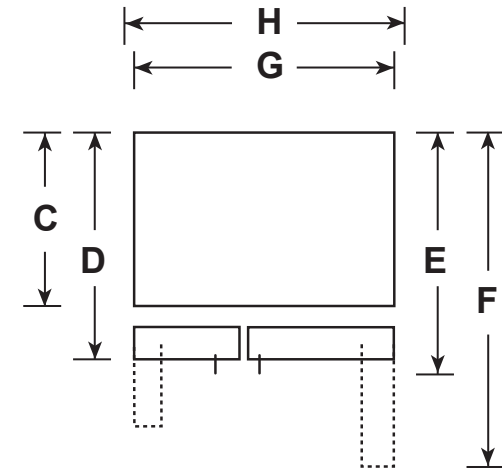

## GE Appliances 21.9 Cu. Ft. Counter-Depth Side-By-Side Refrigerator

### DIMENSIONS AND INSTALLATION INFORMATION (IN INCHES)

OVERALL DIMENSIONS	Height to top of hinge (in.) <b>A</b>	69-1/4
	Height to top of case (in.) <b>B</b>	68-3/4
	Case depth without door (in.) <b>C</b>	23-7/8
	Case depth less door handle (in.) <b>D</b>	29-1/2
	Case depth with door handle (in.) <b>E</b>	29-1/2
	Depth with fresh food door open 90° (in.) <b>F</b>	46
	Width (in.) <b>G</b>	35-3/4
	Width with door open 90° with door handle (in.) <b>H</b>	41-3/8
AIR CLEARANCES	Each side (in.)	1/8
	Top (in.)	1
	Back (in.)	2

†Water hook-up fits in back air clearance when calculating installation depth.

If installed against a wall, allow clearance of 10-3/4" on freezer side to remove bin.

Clearance required to remove fresh food full-size pan without disassembling is 15".