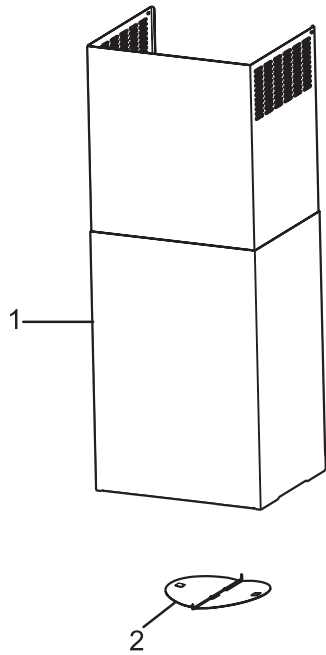

UNIVERSAL/MULTIFLEX

Factory Parts Catalog

Product No.	RH30WC55GSA	RH36WC55GSA
Market	North America	North America
Color	stainless steel	stainless steel
Exhaust-CFM	600 CFM	600 CFM
Volts	120	120
Owner's Guide	316488524	316488524
Installation Instructions	316488524	316488524
Wiring Diagram	5995510988	5995510988

 **Electrolux**

Electrolux Major Appliances
North & Latin America
P.O. BOX 212378
AUGUSTA, GA 30917

Publication No.
5995510988
08/04/04
(EN/SERVICE/KC)
099

RANGE HOOD

Model No.
**RH30WC55G /
RH36WC55G**

Copyright © 2008 Electrolux Home Products, Inc.
All rights reserved.

REPLACEMENT PARTS

RH30-36WC55G Parts

REPLACEMENT PARTS

Model Index: **A** RH30WC55G (RH30WC55GSA)
 B RH36WC55G (RH36WC55GSA)

POS. NO	PART NO.		DESCRIPTION
1	5304466264	A B	Cover, duct, 30/36 inch, chimney
2	5304466258	A B	Damper, exhaust
3 #	5304464261	A B	Capacitor
4 #	5304464262	A B	Transformer
5 #	5304464263	A B	Power Board, pcb, w/spacers
6 #	5304466260	A B	Blower Assembly
7	5304466263	A B	Screw Kit, assembly
8 #	5304464266	A B	Lampholder, socket, housing
9 #	5304464295	A B	Control Panel, display, LCD
10 #	5304464296	A B	Filter, grease
*	5304464297	A B	Hardware Kit, installation
*	5304466746	A B	Extension Kit, duct, telescopic
*	5304466744	A B	Recirculation Kit, chimney/wall
*	5304466255	A B	Filter, charcoal, recirculation