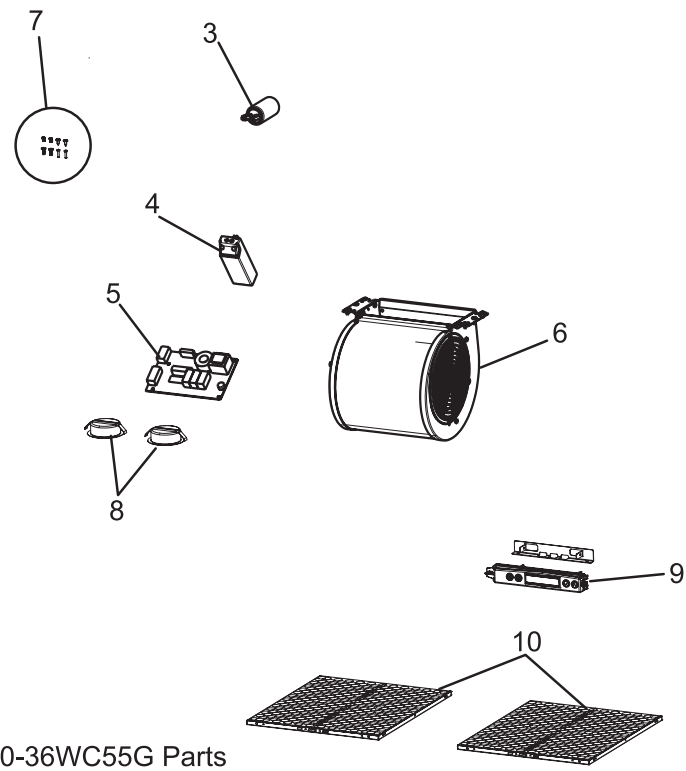

UNIVERSAL/MULTIFLEX

Factory Parts Catalog

Product No.	RH30WC55GSA	RH36WC55GSA
Market	North America	North America
Color	stainless steel	stainless steel
Exhaust-CFM	600 CFM	600 CFM
Volts	120	120
Owner's Guide	316488524	316488524
Installation Instructions	316488524	316488524
Wiring Diagram	5995510988	5995510988

 **Electrolux**

Electrolux Major Appliances
North & Latin America
P.O. BOX 212378
AUGUSTA, GA 30917

Publication No.
5995510988
08/04/04
(EN/SERVICE/KC)
099

RANGE HOOD

Model No.
**RH30WC55G /
RH36WC55G**

Copyright © 2008 Electrolux Home Products, Inc.
All rights reserved.

REPLACEMENT PARTS

RH30-36WC55G Parts

REPLACEMENT PARTS

Model Index: **A** RH30WC55G (RH30WC55GSA)
 B RH36WC55G (RH36WC55GSA)

POS. NO	PART NO.		DESCRIPTION
1	5304466264	A B	Cover, duct, 30/36 inch, chimney
2	5304466258	A B	Damper, exhaust
3 #	5304464261	A B	Capacitor
4 #	5304464262	A B	Transformer
5 #	5304464263	A B	Power Board, pcb, w/spacers
6 #	5304466260	A B	Blower Assembly
7	5304466263	A B	Screw Kit, assembly
8 #	5304464266	A B	Lampholder, socket, housing
9 #	5304464295	A B	Control Panel, display, LCD
10 #	5304464296	A B	Filter, grease
*	5304464297	A B	Hardware Kit, installation
*	5304466746	A B	Extension Kit, duct, telescopic
*	5304466744	A B	Recirculation Kit, chimney/wall
*	5304466255	A B	Filter, charcoal, recirculation

WIRING DIAGRAM

SE1Q5A