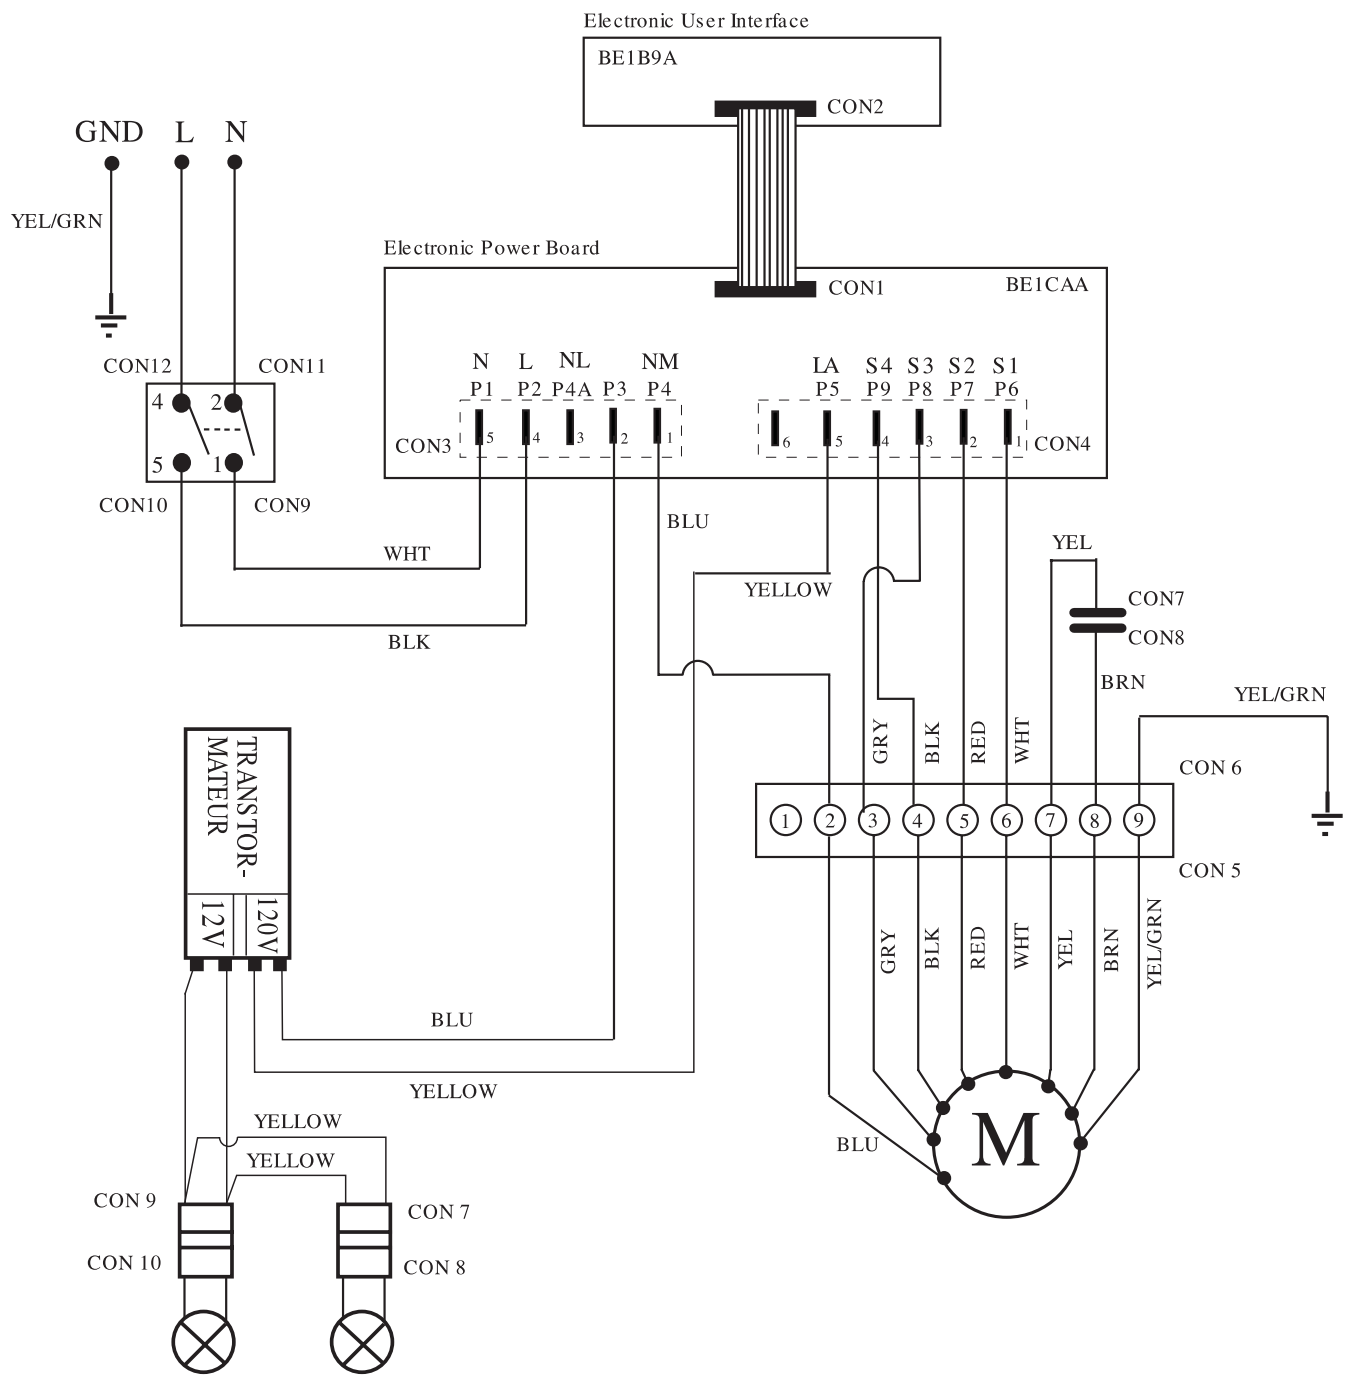

REPLACEMENT PARTS

RH30-36WC55G Parts

REPLACEMENT PARTS

Model Index: **A** RH30WC55G (RH30WC55GSA)
 B RH36WC55G (RH36WC55GSA)

POS. NO	PART NO.		DESCRIPTION
1	5304466264	A B	Cover, duct, 30/36 inch, chimney
2	5304466258	A B	Damper, exhaust
3 #	5304464261	A B	Capacitor
4 #	5304464262	A B	Transformer
5 #	5304464263	A B	Power Board, pcb, w/spacers
6 #	5304466260	A B	Blower Assembly
7	5304466263	A B	Screw Kit, assembly
8 #	5304464266	A B	Lampholder, socket, housing
9 #	5304464295	A B	Control Panel, display, LCD
10 #	5304464296	A B	Filter, grease
*	5304464297	A B	Hardware Kit, installation
*	5304466746	A B	Extension Kit, duct, telescopic
*	5304466744	A B	Recirculation Kit, chimney/wall
*	5304466255	A B	Filter, charcoal, recirculation

WIRING DIAGRAM

SE1Q5A