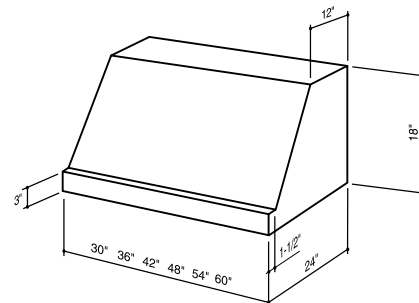

Installation height above the cooking surface: 24"-36"