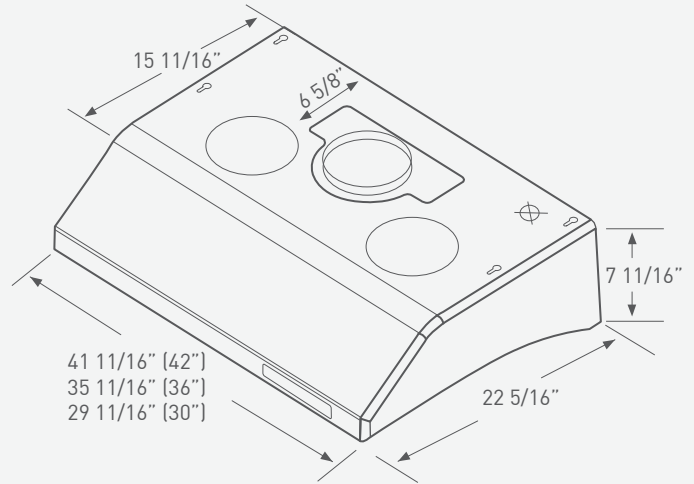

ESSENTIALS

CYCLONE

UNDER CABINET

MODEL	AK6500	AK6536	AK6542
SIZE	30"	36"	42"
NET WIDTH	29 11/16"	35 11/16"	41 11/16"
PERFORMANCE			
Internal Blower	325 - 650 CFM	325 - 650 CFM	325 - 650 CFM
Internal Blower Sones	1.7 - 5	1.7 - 5	1.7 - 5
COLOR			
Black, White, Stainless Steel	B, W, SS	B, W, SS	B, W, SS
FEATURES			
Controls	Mechanical Slide	Mechanical Slide	Mechanical Slide
Speed Levels	3	3	3
Auto Delay-Off	No	No	No
Lighting	Incandescent, 40W x 2	Incandescent, 40W x 2	Incandescent, 40W x 2
Dual-Level Lighting	Yes	Yes	Yes
Removable Safety Grilles	2	2	2
Recirculating	No	No	No
Duct Cover Extension	NA	NA	NA
Self Cleaning	Yes	Yes	Yes
DUCT SPECIFICATIONS			
Internal Blower - Vertical	6" or 3 1/4" x 10"	6" or 3 1/4" x 10"	6" or 3 1/4" x 10"
Internal Blower - Horizontal	3 1/4" x 10"	3 1/4" x 10"	3 1/4" x 10"
AC INPUT	120V - 60Hz	120V - 60Hz	120V - 60Hz
AC POWER	Max. 240W, 2.12 Amps	Max. 240W, 2.12 Amps	Max. 240W, 2.12 Amps

Mounting Heights	Min. height 26" from cooking surface. Hood mounted 60" from floor.	Max. height 32" from cooking surface. Hood mounted 68" from floor.
------------------	---	---