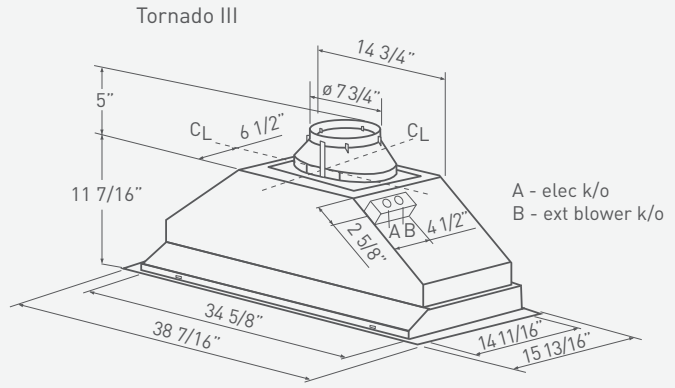

TORNADO II TORNADO III

These all-new systems take the typical power pack up a notch, with enough muscle and flexibility to meet the most demanding chef's requirements. Three-speed electronic controls and a stylish RF remote put you in command of up to 1000-cfm of raw power. Dual-level halogen lights and optional baffle filters enhance airflow and the professional look of your kitchen. Just choose the ventilation level that's right for you and easy-to-install, adjustable-depth liners for a snug fit in any kitchen.

ESSENTIALS

Cabinet Bottom Cut-Out Size (W x D): AK8200AS: 26 1/16" x 14 3/4"; AK8300ASX: 34 11/16" x 14 3/4"

TORNADO II, TORNADO III

POWER PACK

MODEL	TORNADO II - AK8200AS	TORNADO III - AK8300ASX
SIZE	29"	38"
NET WIDTH	29 13/16"	38 7/16"
PERFORMANCE*		
Single Internal Blower - CBI-290B	NA	200 - 290 CFM, 1.4 - 3.2 Sones
Single Internal Blower - CBI-600B	NA	240 - 600 CFM, 1.8 - 6 Sones
Dual Internal Blower - PBI-1100A	500 - 1000 CFM, 3.5 - 8 Sones (Included)	500 - 1000 CFM, 3.5 - 8 Sones
In-Line Blower - PBN-1000A	NA	500 - 1000 CFM, Sones NA
External Blower - CBE-1000	NA	500 - 1000 CFM, Sones NA
COLOR		
Stainless Steel	SS	SS
FEATURES		
Controls	Electronic Touch	Electronic Touch
Speed Levels	3	3
Auto Delay-Off	Yes	Yes
Lighting	Halogen, 35W x 2	Halogen, 35W x 4
Dual-Level Lighting	Yes	Yes
Filters	Professional Baffle x 2	Professional Baffle x 3
Recirculating	No	No
RF Remote Control	Yes	Yes
DUCT SPECIFICATIONS		
Vertical - Single/Dual	NA / 8"	6" / 8"
In-Line/External	NA	10" to 8"***
Horizontal	NA	NA
AC INPUT	120V - 60Hz	120V - 60Hz
AC POWER***		
Hood Only	Max 710W, 5.95 Amps	Max 140W, 1.16 Amps
OPTIONAL ACCESSORIES		
36" SS Liner (20 1/8" - 23 1/2" Depth)	AK0806AS	NA
42" SS Liner (20 1/8" - 23 1/2" Depth)	AK0842AS	NA
48" SS Liner (20 1/8" - 23 1/2" Depth)	NA	AK0848AS
54" SS Liner (20 1/8" - 23 1/2" Depth)	NA	AK0854AS
60" SS Liner (20 1/8" - 23 1/2" Depth)	NA	AK0860AS