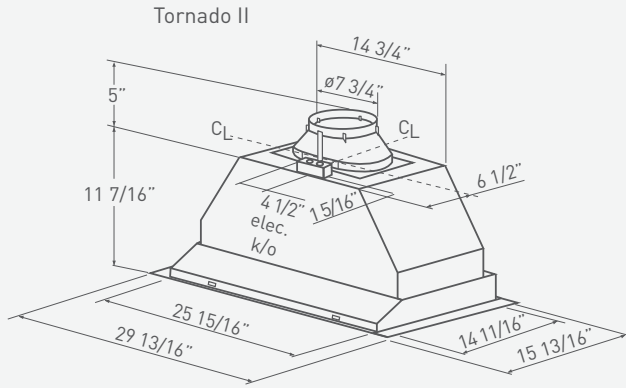

ESSENTIALS

Cabinet Bottom Cut-Out Size (W x D): AK8200AS: 26 1/16" x 14 3/4"; AK8300ASX: 34 11/16" x 14 3/4"

TORNADO II, TORNADO III

POWER PACK

MODEL	TORNADO II - AK8200AS	TORNADO III - AK8300ASX
SIZE	29"	38"
NET WIDTH	29 13/16"	38 7/16"
PERFORMANCE*		
Single Internal Blower - CBI-290B	NA	200 - 290 CFM, 1.4 - 3.2 Sones
Single Internal Blower - CBI-600B	NA	240 - 600 CFM, 1.8 - 6 Sones
Dual Internal Blower - PBI-1100A	500 - 1000 CFM, 3.5 - 8 Sones (Included)	500 - 1000 CFM, 3.5 - 8 Sones
In-Line Blower - PBN-1000A	NA	500 - 1000 CFM, Sones NA
External Blower - CBE-1000	NA	500 - 1000 CFM, Sones NA
COLOR		
Stainless Steel	SS	SS
FEATURES		
Controls	Electronic Touch	Electronic Touch
Speed Levels	3	3
Auto Delay-Off	Yes	Yes
Lighting	Halogen, 35W x 2	Halogen, 35W x 4
Dual-Level Lighting	Yes	Yes
Filters	Professional Baffle x 2	Professional Baffle x 3
Recirculating	No	No
RF Remote Control	Yes	Yes
DUCT SPECIFICATIONS		
Vertical - Single/Dual	NA / 8"	6" / 8"
In-Line/External	NA	10" to 8"***
Horizontal	NA	NA
AC INPUT	120V - 60Hz	120V - 60Hz
AC POWER***		
Hood Only	Max 710W, 5.95 Amps	Max 140W, 1.16 Amps
OPTIONAL ACCESSORIES		
36" SS Liner (20 1/8" - 23 1/2" Depth)	AK0806AS	NA
42" SS Liner (20 1/8" - 23 1/2" Depth)	AK0842AS	NA
48" SS Liner (20 1/8" - 23 1/2" Depth)	NA	AK0848AS
54" SS Liner (20 1/8" - 23 1/2" Depth)	NA	AK0854AS
60" SS Liner (20 1/8" - 23 1/2" Depth)	NA	AK0860AS

Our stylish RF remote puts you in command from a distance.

Mounting Heights - Tornado II/III Min. height 26" from cooking surface. Hood mounted 62" from floor.

Max. height 36" from cooking surface. Hood mounted 72" from floor.