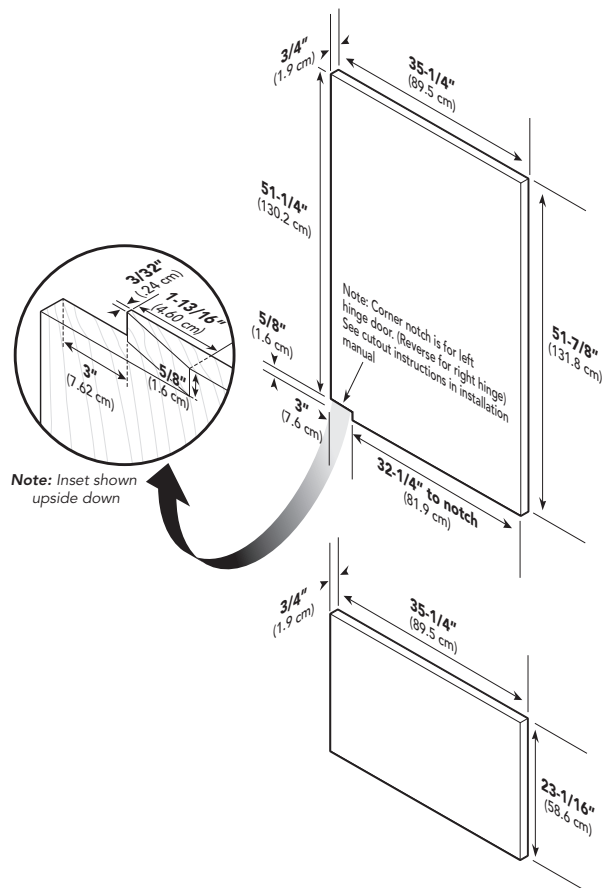

CUSTOM PANEL-REFRIGERATION

Built-In 36"W. Bottom-Mount Refrigerator/Freezer—FDBB5361

Dimensions & Specifications

CUSTOM PANEL DIMENSIONS

FDBB5361

Note: Panel overlays must be dry, solid, straight one piece panels. The use of multiple panel pieces to achieve the dimensions is not recommended.

| FDBB5361 | |
|----------------------|---------------------------|
| Overall panel width | 35-1/4" (89.5 cm) |
| Overall panel height | |
| Refrigerator front | 51-7/8" (131.8 cm) |
| Freezer front | 23-1/16" (58.6 cm) |
| Overall panel depth | 3/4" (1.9 cm)* |
| Maximum panel weight | |
| Refrigerator front | 45 lbs. (20.4 kg) |
| Freezer front | 20 lbs. (9.0 kg) |

Dimensions & Specifications

CUSTOM SIDE PANEL DIMENSIONS

FDBB5361

Note: Adding a 3/4" (1.9 cm) side panel adds an additional 3/4" (1.9 cm) to the overall width of the product for each side panel. Requires side panel hardware kit (Kit model number – SPHKDS)

| FDBB5361 | |
|----------------------|--|
| Overall panel width | 3/4" (1.9 cm) |
| Overall panel height | 82-7/8" (210.5 cm) min. to 84-1/16" (213.5 cm) max.* |
| Overall panel depth | 24" (61.0 cm) |