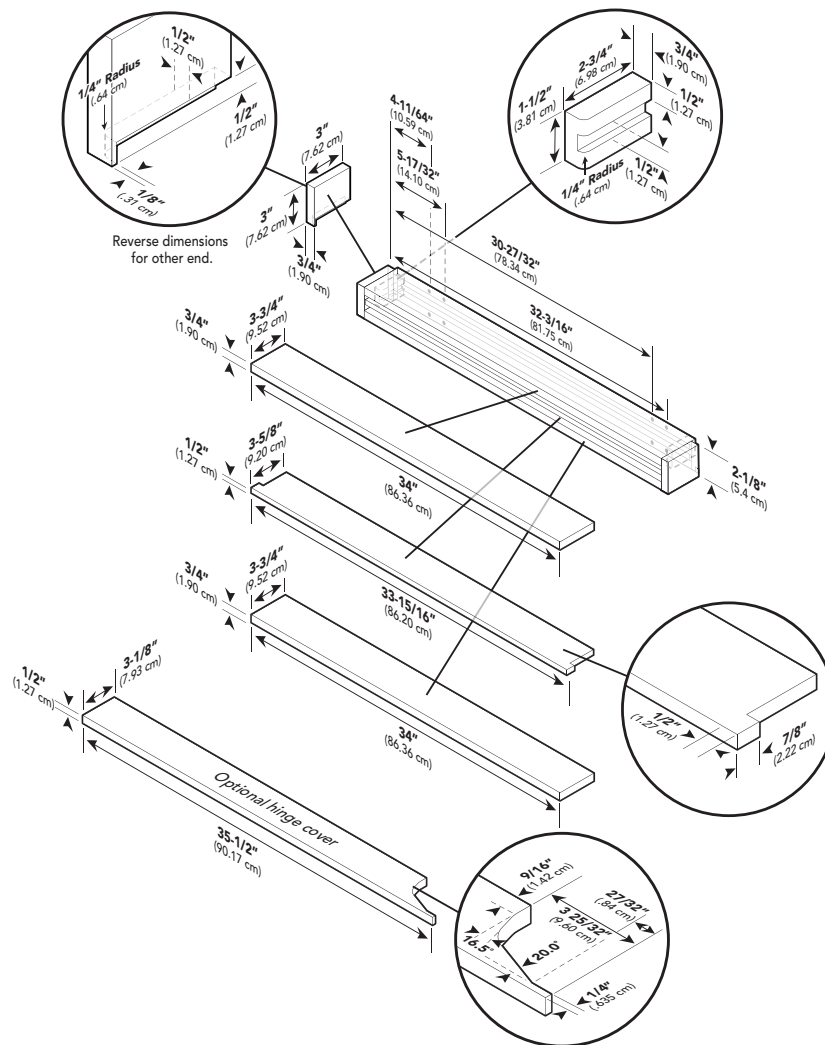

Dimensions & Specifications

CUSTOM SIDE PANEL DIMENSIONS

FDBB5361

Note: Adding a 3/4" (1.9 cm) side panel adds an additional 3/4" (1.9 cm) to the overall width of the product for each side panel. Requires side panel hardware kit (Kit model number – SPHKDS)

| FDBB5361 | |
|----------------------|--|
| Overall panel width | 3/4" (1.9 cm) |
| Overall panel height | 82-7/8" (210.5 cm) min. to 84-1/16" (213.5 cm) max.* |
| Overall panel depth | 24" (61.0 cm) |

*Depending on how high leveling feet are raised and cabinet enclosure height.

CUSTOM PANEL-REFRIGERATION

Built-In 36"W. Bottom-Mount Refrigerator/Freezer—FDBB5361

Dimensions & Specifications

CUSTOM GRILLE DIMENSIONS

FDBB5361

| FDBB5361 | |
|-----------------------|--------------------------|
| Overall grille width | 35-1/2" (90.1 cm) |
| Overall grille height | 3" (7.6 cm) |
| Overall grille depth | 3-3/4" (9.5 cm) |