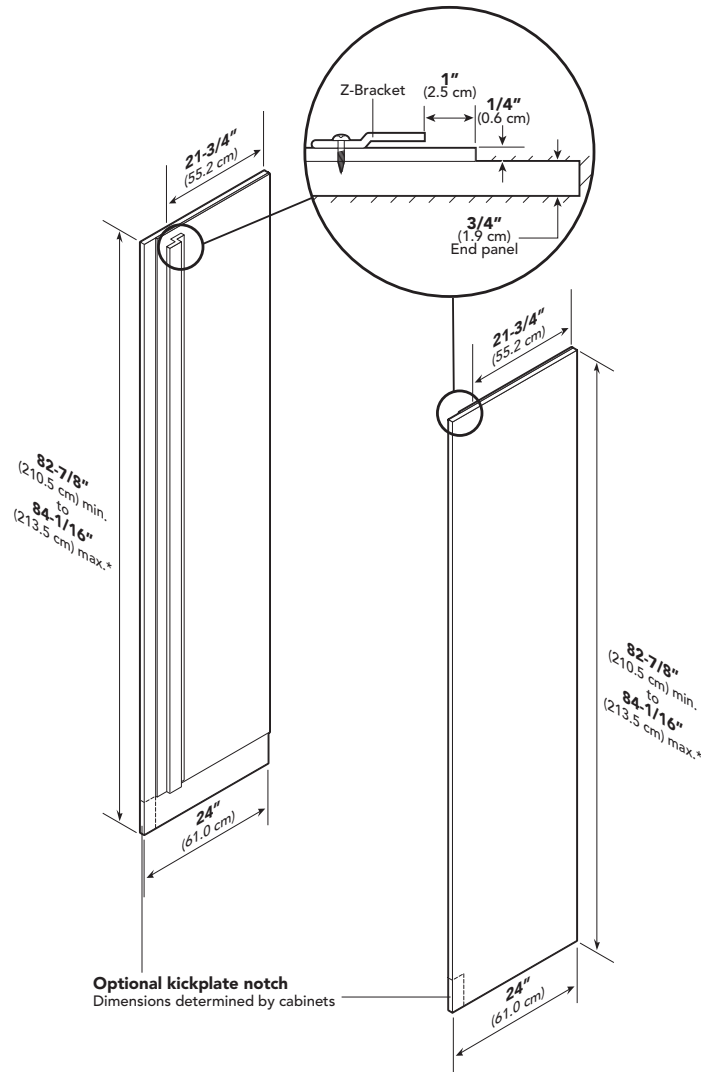

| FDBB5361 | |
|----------------------|---------------------------|
| Overall panel width | 35-1/4" (89.5 cm) |
| Overall panel height | |
| Refrigerator front | 51-7/8" (131.8 cm) |
| Freezer front | 23-1/16" (58.6 cm) |
| Overall panel depth | 3/4" (1.9 cm)* |
| Maximum panel weight | |
| Refrigerator front | 45 lbs. (20.4 kg) |
| Freezer front | 20 lbs. (9.0 kg) |

*Panel thickness must not exceed 1" (2.5 cm) on hinge side. Thicker panels will interfere with door swing and clearance.

CUSTOM PANEL-REFRIGERATION

Built-In 36"W. Bottom-Mount Refrigerator/Freezer—FDBB5361

Dimensions & Specifications

CUSTOM SIDE PANEL DIMENSIONS

FDBB5361

Note: Adding a 3/4" (1.9 cm) side panel adds an additional 3/4" (1.9 cm) to the overall width of the product for each side panel. Requires side panel hardware kit (Kit model number – SPHKDS)

| FDBB5361 | |
|----------------------|--|
| Overall panel width | 3/4" (1.9 cm) |
| Overall panel height | 82-7/8" (210.5 cm) min. to 84-1/16" (213.5 cm) max.* |
| Overall panel depth | 24" (61.0 cm) |