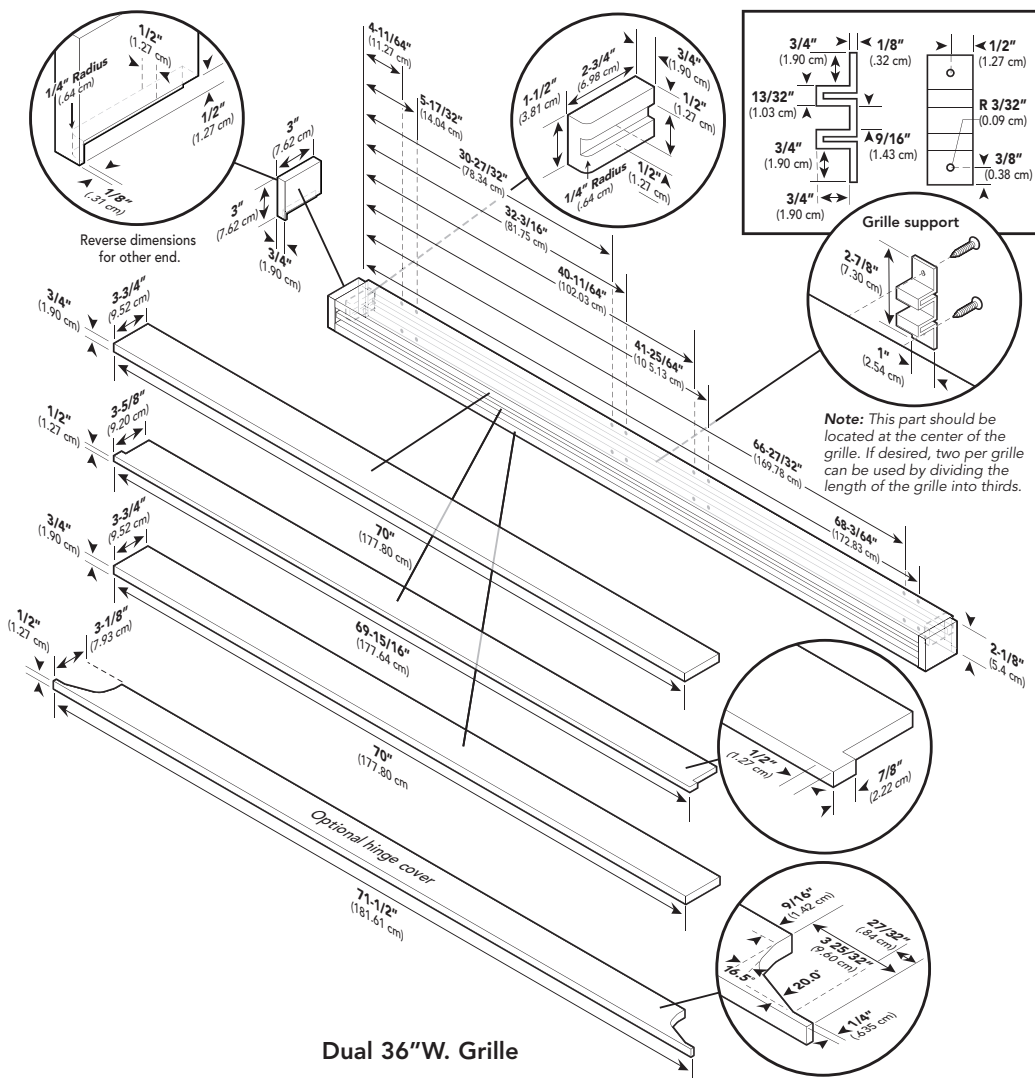

CUSTOM PANEL-REFRIGERATION

Built-In 36"W. Bottom-Mount Refrigerator/Freezer—FDBB5361

Dimensions & Specifications

CUSTOM GRILLE DIMENSIONS – DUAL BOTTOM-MOUNT INSTALLATION

FDBB5361

Note: Dual units can only be made in a left and right hand configuration. To use a custom 72"W. grille, you must purchase the center trim kit FCTKSS.

FDBB5361/FDBB5361	
Overall grille width	71-1/2" (181.6 cm)
Overall grille height	3" (7.6 cm)
Overall grille depth	3-3/4" (9.5 cm)