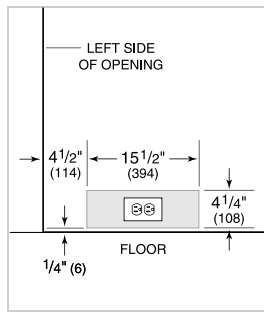

HANDLE ACCESSORIES

PRO

TUBULAR

PRODUCT DETAILS

REFRIGERATOR

- 3 Adjustable glass shelves
- 2 Crisper drawers with dividers
- Deli drawer with dividers
- 3 Adjustable door shelves
- 2 Stationary door shelves
- Adjustable dairy compartment

PRODUCT SPECIFICATIONS

Model	IC-36R
Dimensions	36"W x 84"H x 24"D
Door Clearance	34 1/2"
Weight	460 lb
Refrigerator Capacity	20.5 cu ft
Electrical Supply	115 VAC, 60 Hz
Electrical Service	15 amp dedicated circuit
Plumbing Supply	1/4" OD copper, braided stainless steel or PEX tubing
Plumbing Pressure	35-120 psi

ELECTRICAL

PANEL SPECIFICATIONS

For complete panels specifications including width/height, weight requirements and thickness requirements visit subzero-wolf.com/integratedconfigurator.

INTERIOR VIEW

This illustration is intended for interior reference only and may not represent the exterior of the model being specified.

DIMENSIONS

STANDARD INSTALLATION

NOTE: 3/16" (89) finished returns will be visible and should be finished to match cabinetry.