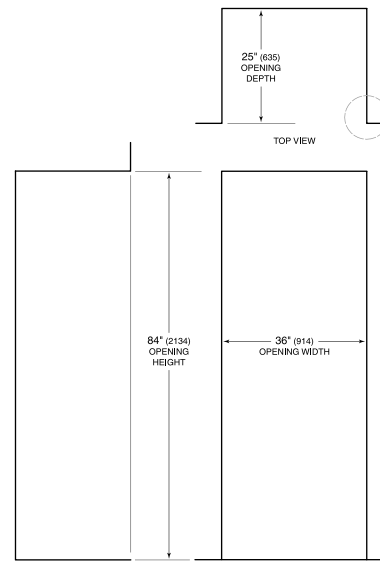

PRODUCT SPECIFICATIONS

Model	IC-36R
Dimensions	36"W x 84"H x 24"D
Door Clearance	34 1/2"
Weight	460 lb
Refrigerator Capacity	20.5 cu ft
Electrical Supply	115 VAC, 60 Hz
Electrical Service	15 amp dedicated circuit
Plumbing Supply	1/4" OD copper, braided stainless steel or PEX tubing
Plumbing Pressure	35-120 psi

ELECTRICAL

PANEL SPECIFICATIONS

For complete panels specifications including width/height, weight requirements and thickness requirements visit subzero-wolf.com/integratedconfigurator.

INTERIOR VIEW

This illustration is intended for interior reference only and may not represent the exterior of the model being specified.

DIMENSIONS

STANDARD INSTALLATION

NOTE: 3/16" (89) finished returns will be visible and should be finished to match cabinetry.