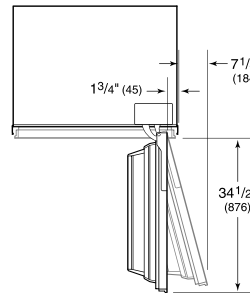

PRODUCT SPECIFICATIONS

Model	IC-36R
Dimensions	36"W x 84"H x 24"D
Door Clearance	34 1/2"
Weight	460 lb
Refrigerator Capacity	20.5 cu ft
Electrical Supply	115 VAC, 60 Hz
Electrical Service	15 amp dedicated circuit
Plumbing Supply	1/4" OD copper, braided stainless steel or PEX tubing
Plumbing Pressure	35-120 psi

ELECTRICAL

PANEL SPECIFICATIONS

For complete panels specifications including width/height, weight requirements and thickness requirements visit subzero-wolf.com/integratedconfigurator.

INTERIOR VIEW

This illustration is intended for interior reference only and may not represent the exterior of the model being specified.

DIMENSIONS

STANDARD INSTALLATION

NOTE: 3/16" (89) finished returns will be visible and should be finished to match cabinetry.