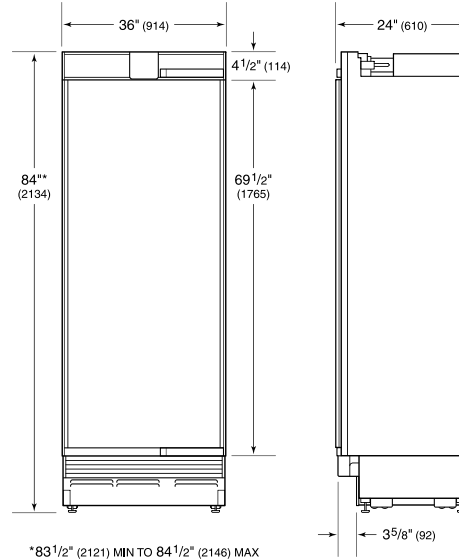

PRODUCT SPECIFICATIONS

Model	IC-36R
Dimensions	36"W x 84"H x 24"D
Door Clearance	34 1/2"
Weight	460 lb
Refrigerator Capacity	20.5 cu ft
Electrical Supply	115 VAC, 60 Hz
Electrical Service	15 amp dedicated circuit
Plumbing Supply	1/4" OD copper, braided stainless steel or PEX tubing
Plumbing Pressure	35-120 psi

ELECTRICAL

PANEL SPECIFICATIONS

For complete panels specifications including width/height, weight requirements and thickness requirements visit subzero-wolf.com/integratedconfigurator.

INTERIOR VIEW

This illustration is intended for interior reference only and may not represent the exterior of the model being specified.

DIMENSIONS

STANDARD INSTALLATION

NOTE: 3/16" (89) finished returns will be visible and should be finished to match cabinetry.