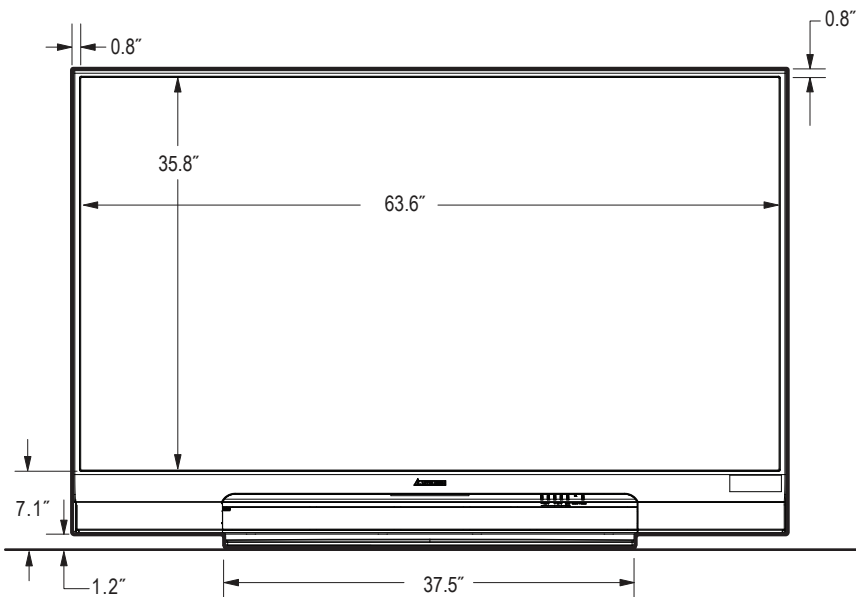

WD-73842

3D DLP® HOME CINEMA TV

OVERALL DIMENSIONS (Approx.)

Height	Width	Depth	TV Weight	Operating Power Consumption
43.6"	65.2"	17.9"	83.6 lbs	216W

BACK PANEL

TOP

FRONT

LEFT SIDE

Note: Illustrations not necessarily to scale.

Descriptions and specifications subject to change without notice. The dimensions are approximate for general information when deciding the locations and placements of the product. When creating a custom-built environment for this product, please take exact measurements from the specific unit to be installed before doing any finished carpentry. When installing the unit, allow for air circulation, ventilation, and variations due to manufacturing tolerances. The cosmetic appearance of the product may vary from that depicted here. Not responsible for typographical or printed errors.