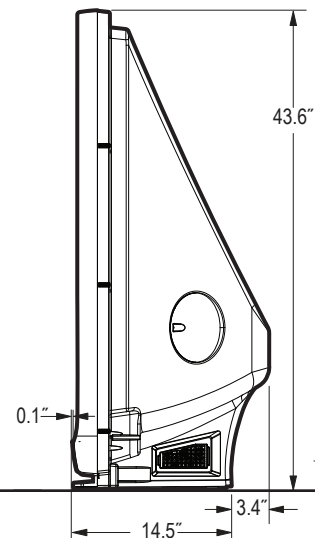

WD-73842

3D DLP® HOME CINEMA TV

OVERALL DIMENSIONS (Approx.)

Height	Width	Depth	TV Weight	Operating Power Consumption
43.6"	65.2"	17.9"	83.6 lbs	216W

BACK PANEL

TOP

FRONT

LEFT SIDE

Note: Illustrations not necessarily to scale.

Descriptions and specifications subject to change without notice. The dimensions are approximate for general information when deciding the locations and placements of the product. When creating a custom-built environment for this product, please take exact measurements from the specific unit to be installed before doing any finished carpentry. When installing the unit, allow for air circulation, ventilation, and variations due to manufacturing tolerances. The cosmetic appearance of the product may vary from that depicted here. Not responsible for typographical or printed errors.