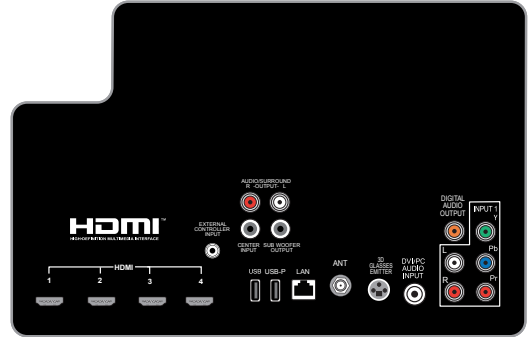

WD-73842

3D DLP® HOME CINEMA TV

OVERALL DIMENSIONS (Approx.)

Height	Width	Depth	TV Weight	Operating Power Consumption
43.6"	65.2"	17.9"	83.6 lbs	216W

BACK PANEL

TOP

FRONT

LEFT SIDE