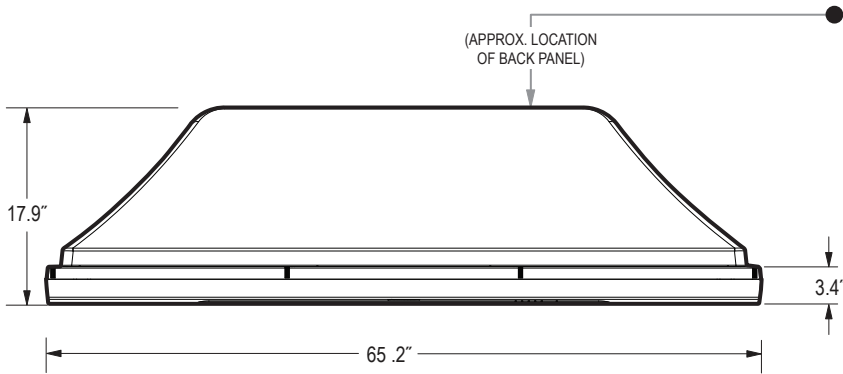

WD-73842

3D DLP® HOME CINEMA TV

OVERALL DIMENSIONS (Approx.)

Height	Width	Depth	TV Weight	Operating Power Consumption
43.6"	65.2"	17.9"	83.6 lbs	216W

BACK PANEL

TOP

FRONT

LEFT SIDE

Note: Illustrations not necessarily to scale.

Descriptions and specifications subject to change without notice. The dimensions are approximate for general information when deciding the locations and placements of the product. When creating a custom-built environment for this product, please take exact measurements from the specific unit to be installed before doing any finished carpentry. When installing the unit, allow for air circulation, ventilation, and variations due to manufacturing tolerances. The cosmetic appearance of the product may vary from that depicted here. Not responsible for typographical or printed errors.