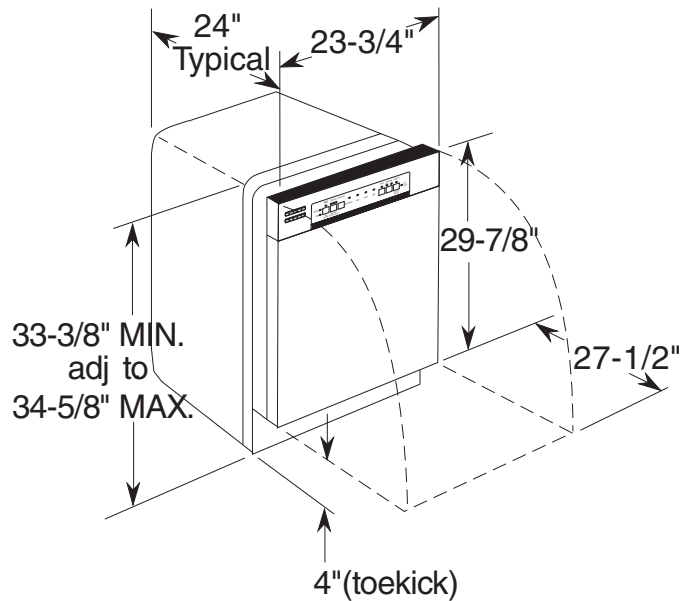

GDF620HGJ/HMJ/HSJ

GE® Series Hybrid Stainless Steel Interior Dishwasher with Front Controls

DIMENSIONS AND INSTALLATION INFORMATION (IN INCHES)

ELECTRICAL RATING

Voltage AC	120
Hertz.....	60
Total connected load amperage.....	7.1
Calrod® heater watts	415/800

For use on adequately wired 120-volt, 15-amp circuit having 2-wire service with a separate ground wire. This appliance must be grounded for safe operation.

For answers to your Monogram,® GE Profile™ Series or GE® Series appliance questions, visit our website at geappliances.com or call GE Answer Center® service, 800.626.2000.