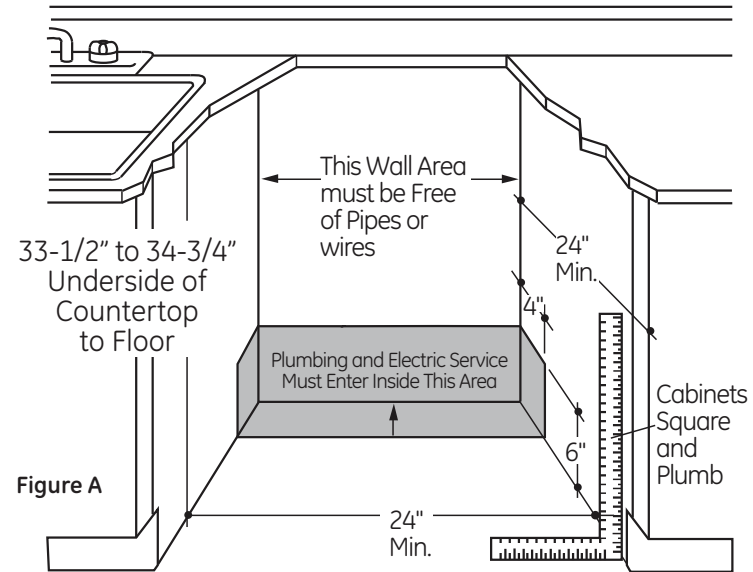

GDF620HGJ/HMJ/HSJ

GE® Series Hybrid Stainless Steel Interior Dishwasher with Front Controls

DIMENSIONS AND INSTALLATION INFORMATION (IN INCHES)

ELECTRICAL RATING

Voltage AC	120
Hertz.....	60
Total connected load amperage.....	7.1
Calrod® heater watts	415/800

For use on adequately wired 120-volt, 15-amp circuit having 2-wire service with a separate ground wire. This appliance must be grounded for safe operation.

For answers to your Monogram,® GE Profile™ Series or GE® Series appliance questions, visit our website at geappliances.com or call GE Answer Center® service, 800.626.2000.