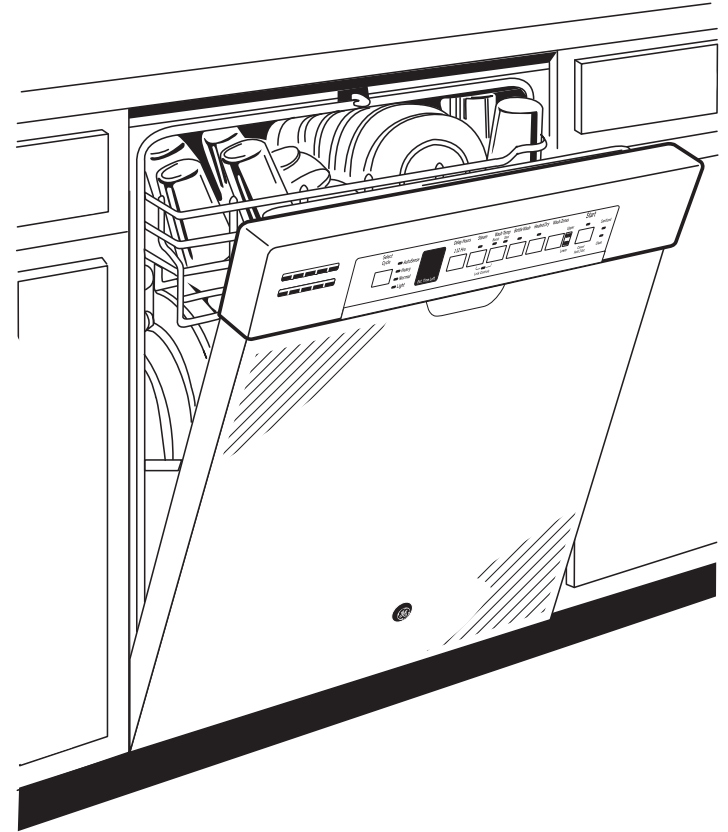

FEATURES AND BENEFITS

Hybrid stainless steel interior – Enjoy the combination of stainless steel on the inner door and a durable plastic tub

GE's most advanced wash system – Consistently clean and dry dishes are ensured with GE's most advanced wash system, featuring 65% more wash power.*

Bottle Jets – Clean hard-to-reach areas inside tall items with two dedicated jets integrated into the upper rack that shower water deep inside for the ultimate clean

Piranha™ hard food disposer with removable filter – To ensure consistently clean items, this stainless steel blade rotates at 3,600 RPM to pulverize food particles and helps to prevent large particles from clogging the wash arms

Steam PreWash – Loosens tough soils before any cycle, virtually eliminating the need for soaking or pre-rinsing dishes

52 dBA with status light on door – A dishwasher this quiet has a status light to let you know it is running

Sanitize option (NSF residential) – High-temperature rinse sanitizes and reduces 99.999% of bacteria found on dishes

3-piece silverware basket – Table-ready silverware is assured with a three-piece basket that can divide and separate for convenient placement

Model GDF620HSJSS – Stainless steel

Model GDF620HMJES – Slate

Model GDF620HGJBB – Black on Black

Model GDF620HGJWW – White on white

*Wash power delivered to each rack. Compared to previous GE models.

GE APPLIANCES