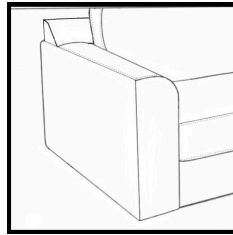

Curved Arm (2)