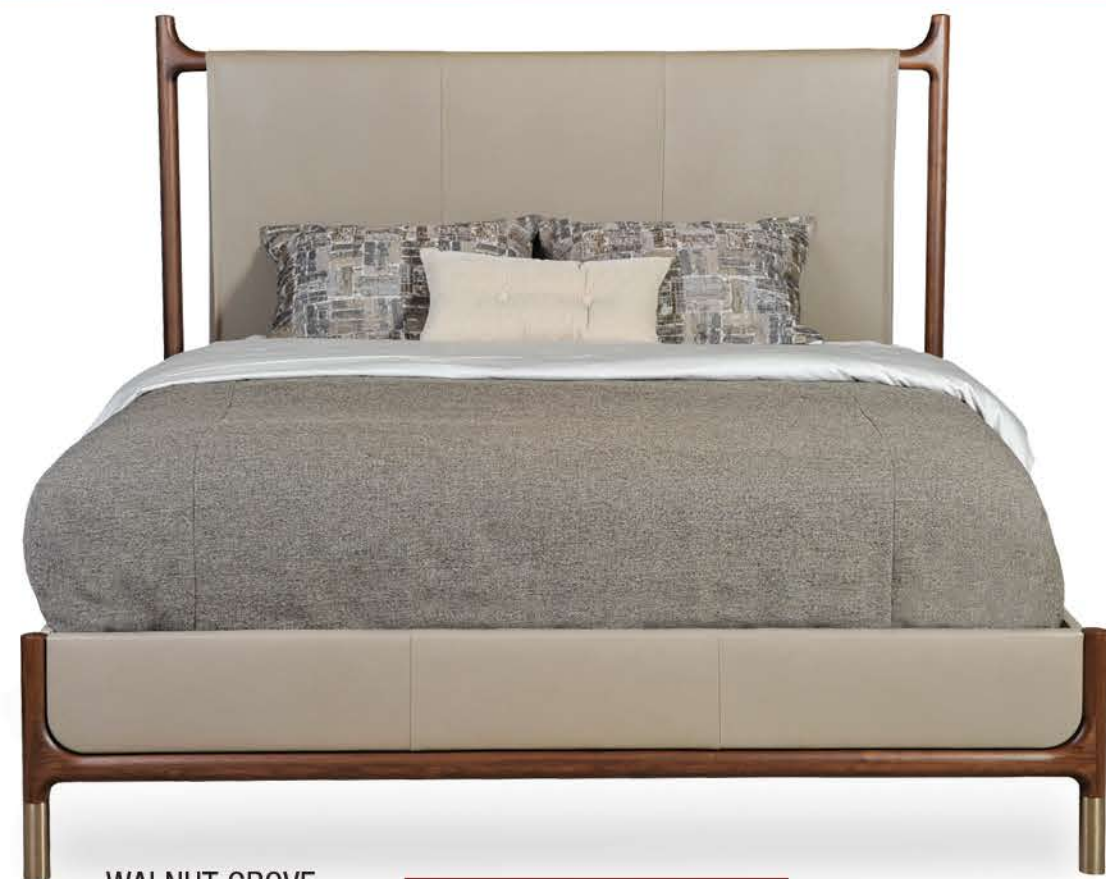

# STICKLEY®

PARK SLOPE  
KING SIZE BED  
412-31806-3 ORIGINALLY \$7699.99  
**SAVE \$1900**

**\$97** PER MONTH INTEREST FREE!  
AS LOW AS

sale \$5799<sup>99</sup>

PARK SLOPE  
NIGHT STAND  
451-31806-0 ORIGINALLY \$2099.99  
**SAVE \$500**

**\$27** PER MONTH INTEREST FREE!  
AS LOW AS

sale \$1599<sup>99</sup>

**UP TO 60 MONTHS INTEREST FREE!**

O.A.C. \$2999 minimum purchase. Equal monthly payments.

WALNUT GROVE  
KING BED  
412-11788-9 ORIGINALLY \$5149.99  
**SAVE \$1300**