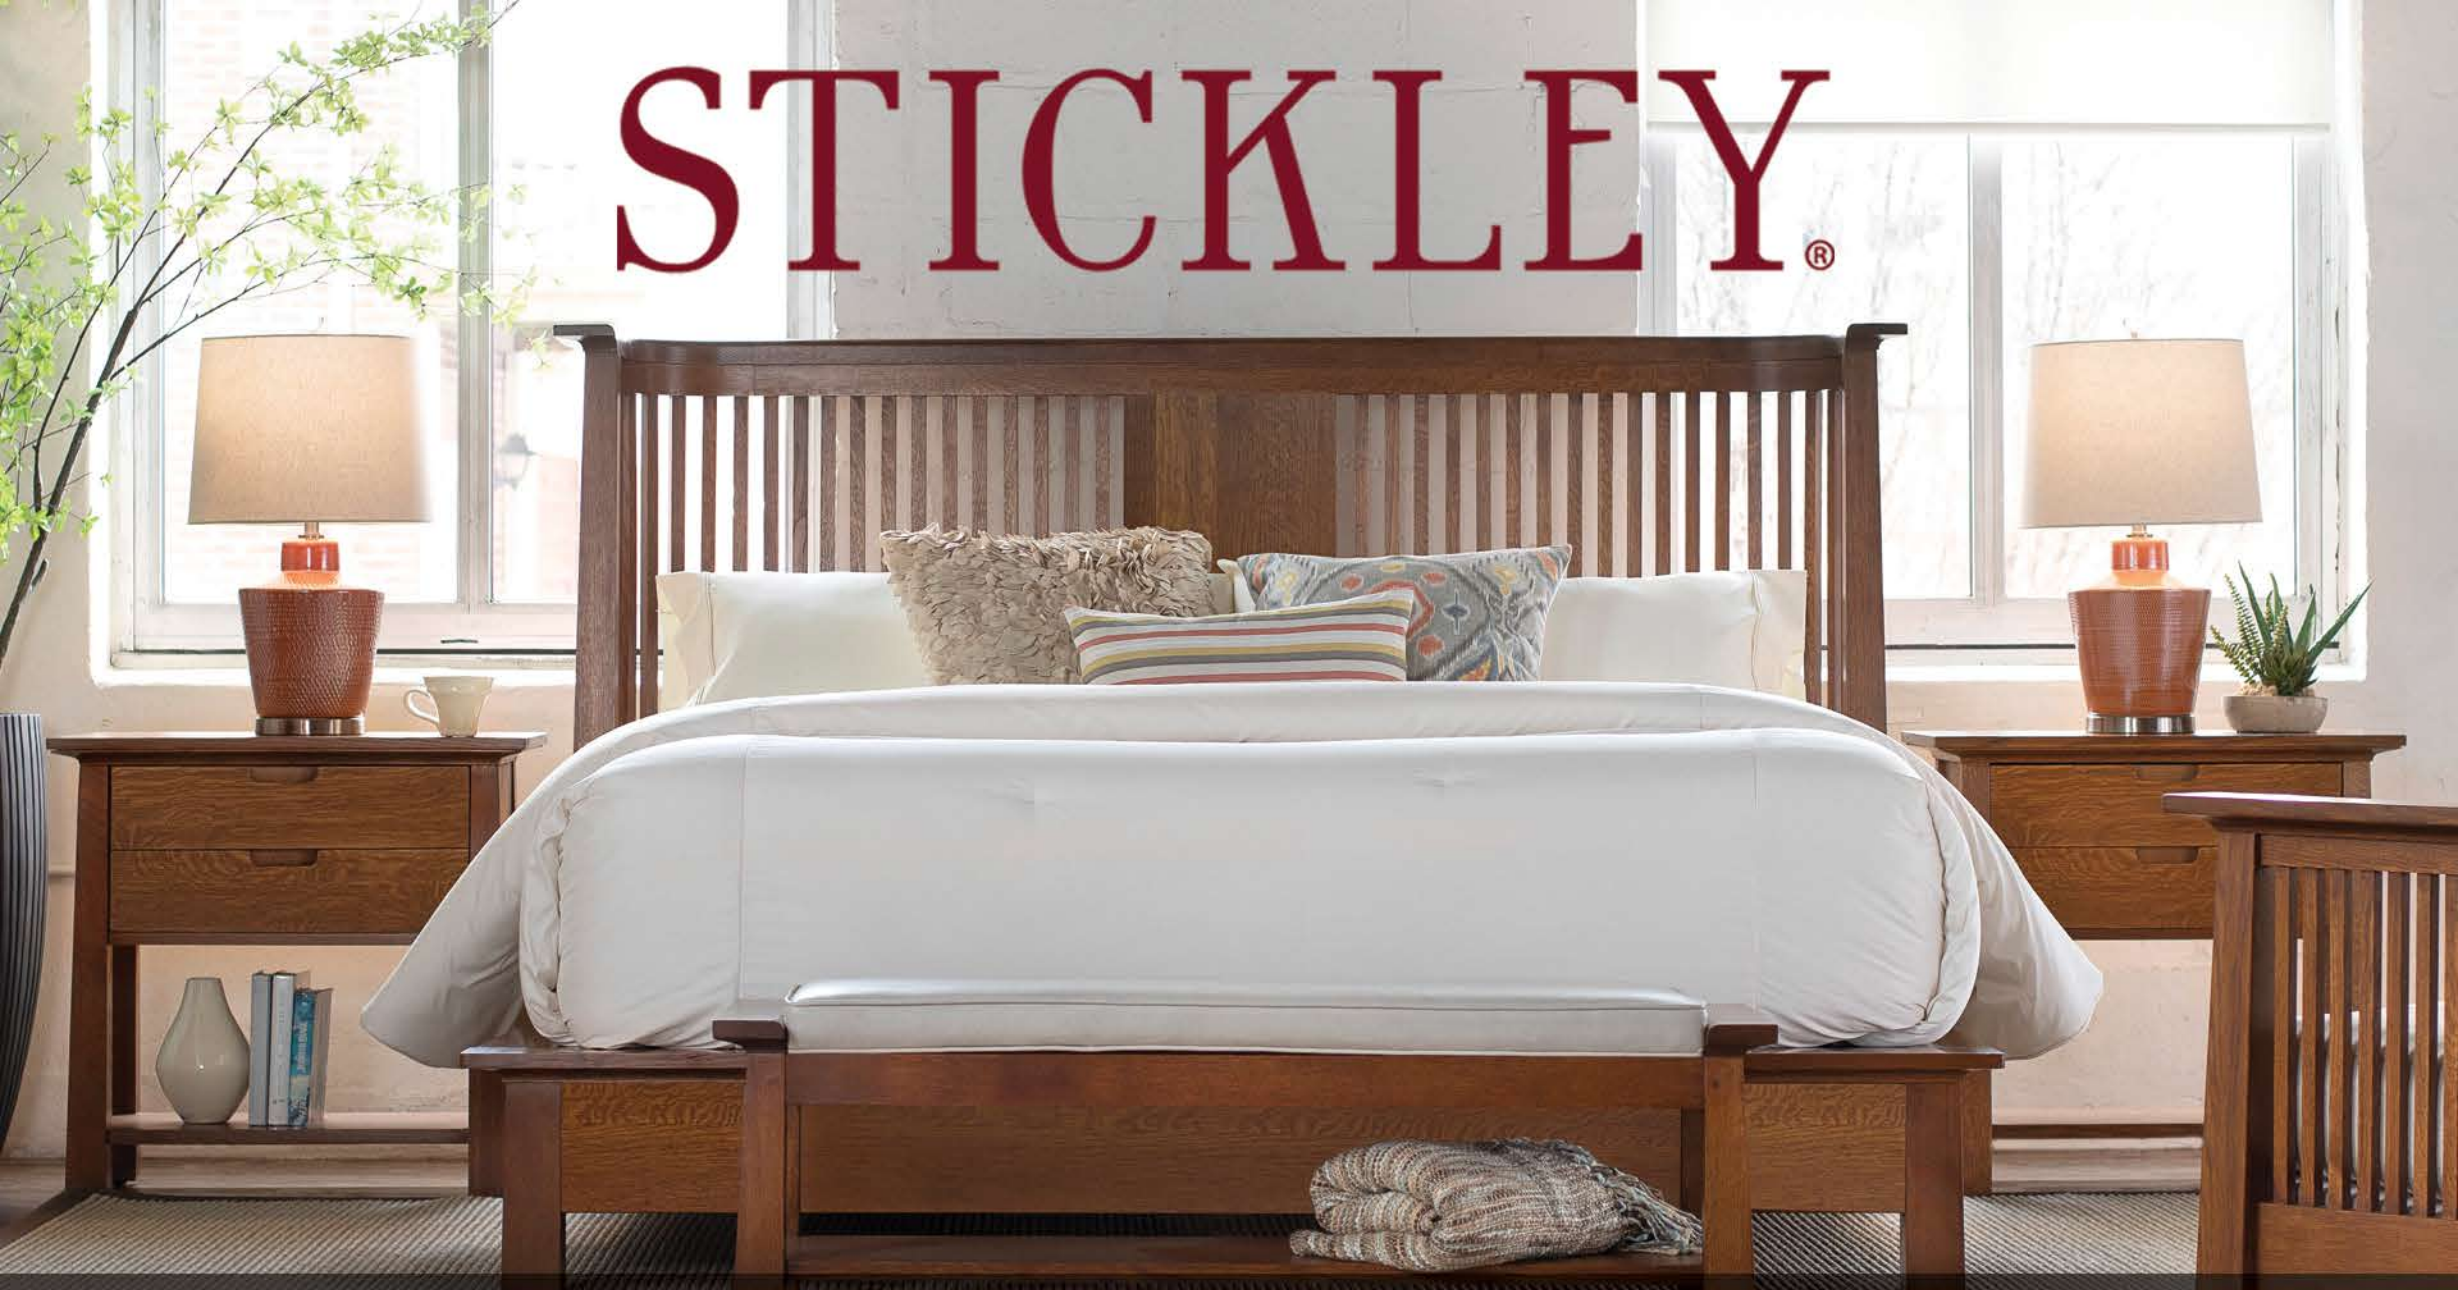

# STICKLEY®

PARK SLOPE  
KING SIZE BED  
412-31806-3 ORIGINALLY \$7699.99  
**SAVE \$1900**

**\$97** PER MONTH INTEREST FREE!  
AS LOW AS

sale \$5799<sup>99</sup>

PARK SLOPE  
NIGHT STAND  
451-31806-0 ORIGINALLY \$2099.99  
**SAVE \$500**