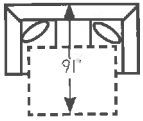

# essentially yours

Simple as a, b, c, and 1, 2, 3

8000-01 Chair  
L34 D32 H36

8000-02 Loveseat  
L57 D37 H37

8000-35 Apartment Sofa  
L71 D37 H37

8000-03 sofa  
L79 D37 H37

8000-37 Conversation Sofa  
L98 D43 H37

8000-27 Conversation Lvt  
L71 D41 H37

8000-04 Twin Sleeper  
L57 D37 H37

8000-05 Full Sleeper  
L71 D37 H37

8000-06 Queen Sleeper  
L79 D37 H37

sku dimensions

8000-42 RALC Loveseat  
L67 D37 H37

8000-43 RALC sofa  
L89 D37 H37

Overall arm height 27"  
Overall seat depth 22"  
Overall seat height 21"

key	
RALC	= Right Arm/Left Corner
LARC	= Left Arm /Right Corner
RAO	= Right Arm Only
LAO	= Left Arm Only

\*Dimensions are approximate measurements only.