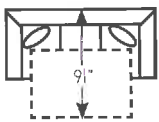

# essentially yours

Simple as a, b, c, and 1, 2, 3

8000-01 Chair  
L34 D32 H36

8000-02 Loveseat  
L57 D37 H37

8000-35 Apartment Sofa  
L71 D37 H37

8000-03 sofa  
L79 D37 H37

8000-37 Conversation Sofa  
L98 D43 H37

8000-27 Conversation Lvt  
L71 D41 H37

8000-04 Twin Sleeper  
L57 D37 H37

8000-05 Full Sleeper  
L71 D37 H37

8000-06 Queen Sleeper  
L79 D37 H37

sku dimensions

8000-42 RALC Loveseat  
L67 D37 H37

8000-43 RALC sofa  
L89 D37 H37

Overall arm height 27"  
Overall seat depth 22"  
Overall seat height 21"

key	
RALC	= Right Arm/Left Corner
LARC	= Left Arm /Right Corner
RAO	= Right Arm Only
LAO	= Left Arm Only

\*Dimensions are approximate measurements only.