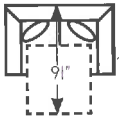

# essentially yours

Simple as a, b, c, and 1, 2, 3

8000-01 Chair  
L34 D32 H36

8000-02 Loveseat  
L57 D37 H37

8000-35 Apartment Sofa  
L71 D37 H37

8000-03 sofa  
L79 D37 H37

8000-37 Conversation Sofa  
L98 D43 H37

8000-27 Conversation Lvt  
L71 D41 H37

8000-04 Twin Sleeper  
L57 D37 H37

8000-05 Full Sleeper  
L71 D37 H37

8000-06 Queen Sleeper  
L79 D37 H37

sku dimensions

8000-42 RALC Loveseat  
L67 D37 H37

8000-43 RALC sofa  
L89 D37 H37

Overall arm height 27"  
Overall seat depth 22"  
Overall seat height 21"

key	
RALC	= Right Arm/Left Corner
LARC	= Left Arm /Right Corner
RAO	= Right Arm Only
LAO	= Left Arm Only

\*Dimensions are approximate measurements only.