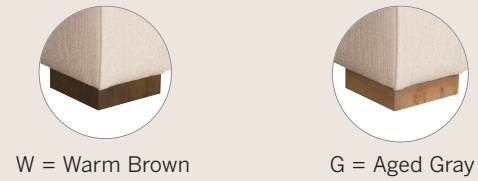

1 Choose Your Arm >

2 Choose Your Back >

3 Choose Your Base >

4 Choose Your Material >

How To Order >

EXAMPLE:
Sofa 1100-JBG-F
Sofa with
Track Arm Box-Cushion,
Loose Border Back,
Aged Gray Leg in Fabric

Standard Features:
Seat Cushions: Comfort Down
Back Pillows: Loose
Finish: Aged Gray (or Warm Brown)
Large Natural Nailheads standard on
Leather and Leather Fabric Styles

Note: All Leather Styles (-L)
Back Pillows are
Velcro Semi-Attached

CASBAH COLLECTION

1100 Sofa
Overall: H 38 W 97 D 46
Seating: H 17 W 78 D 31
Seat Height: 21 Arm Height: 24
Pillows: 2 P26, 4 P23

1185 Sofa
Overall: H 38 W 97 D 46
Seating: H 17 W 78 D 31
Seat Height: 21 Arm Height: 24
Pillows: 2 P26, 4 P23