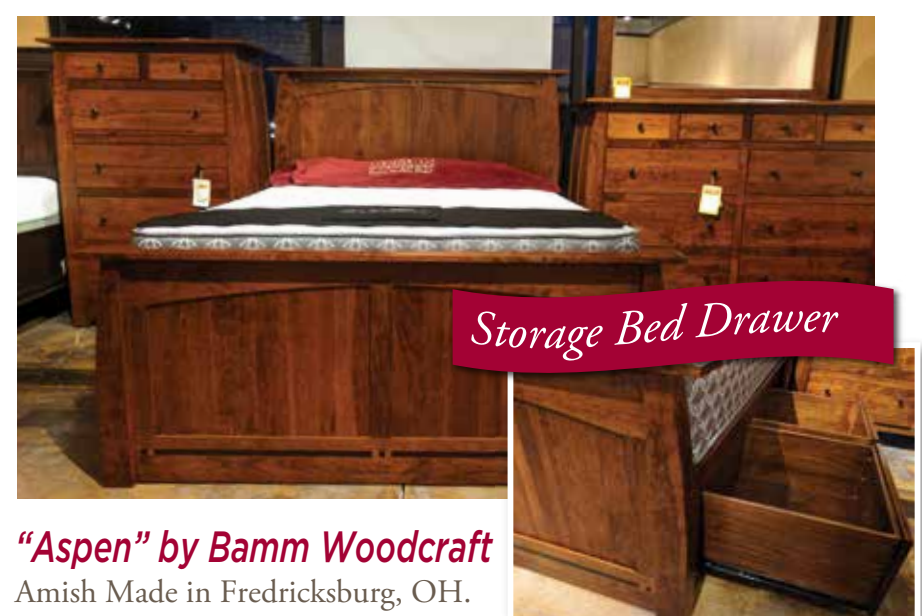

OAKWOOD INDUSTRIES LLC

"Livingston" by Oakwood Industries
Shown in River Rock finish on solid Maple. Made in Memphis, MO.

Storage Bed Drawer

"Aspen" by Bamm Woodcraft
Amish Made in Fredricksburg, OH.

"American Modern" by CVW
42x60 with 1-18" self storing leaf. Solid gray Elm top with extra thick edge profile.