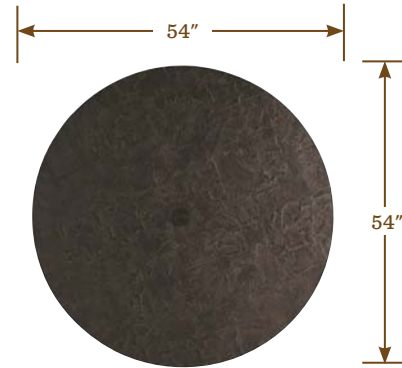

3230-870WT
Blue Olive Weatherstone™ Top
54 dia. x 1.5H in.