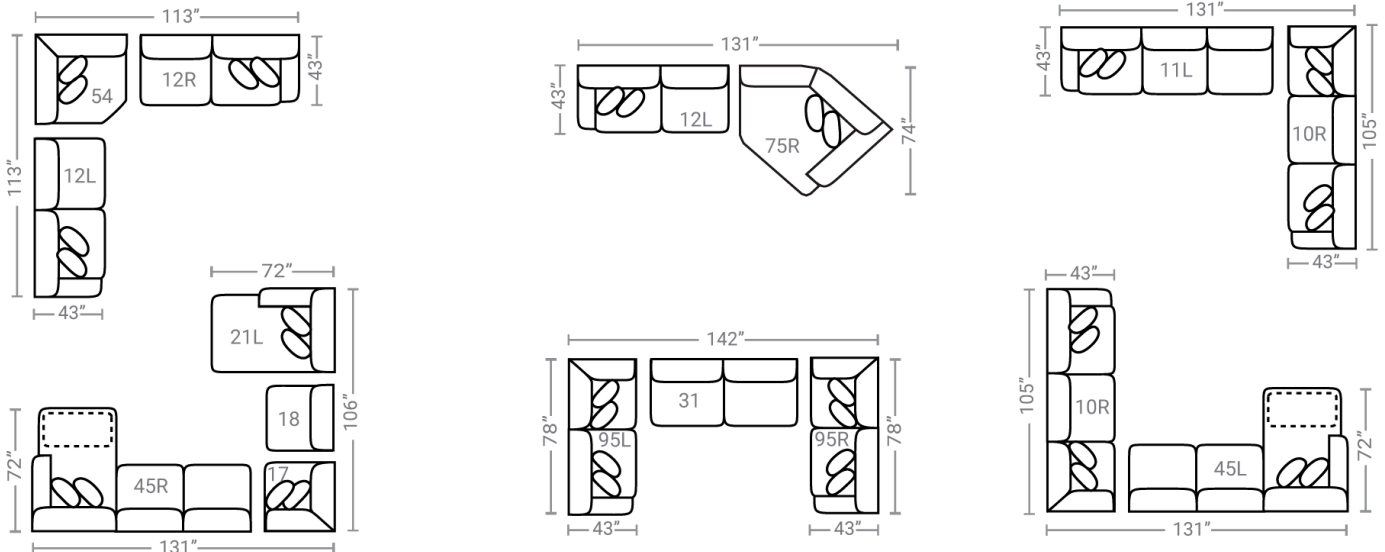

Hannah

Body 1: Main Body Fabric – Contrast 1: Both Sides of Pillows (Top Stitched) – Contrast 2: Both Sides of Pillows (Top Stitched)

PIECES

Sofa Height: 38" Seat Height: 20" Seat Depth: 26" Arm Height: 25"

*Available in both Left and Right Configurations

CONFIGURATIONS

Dimensions are approximate.

Printed: 6/26/2018