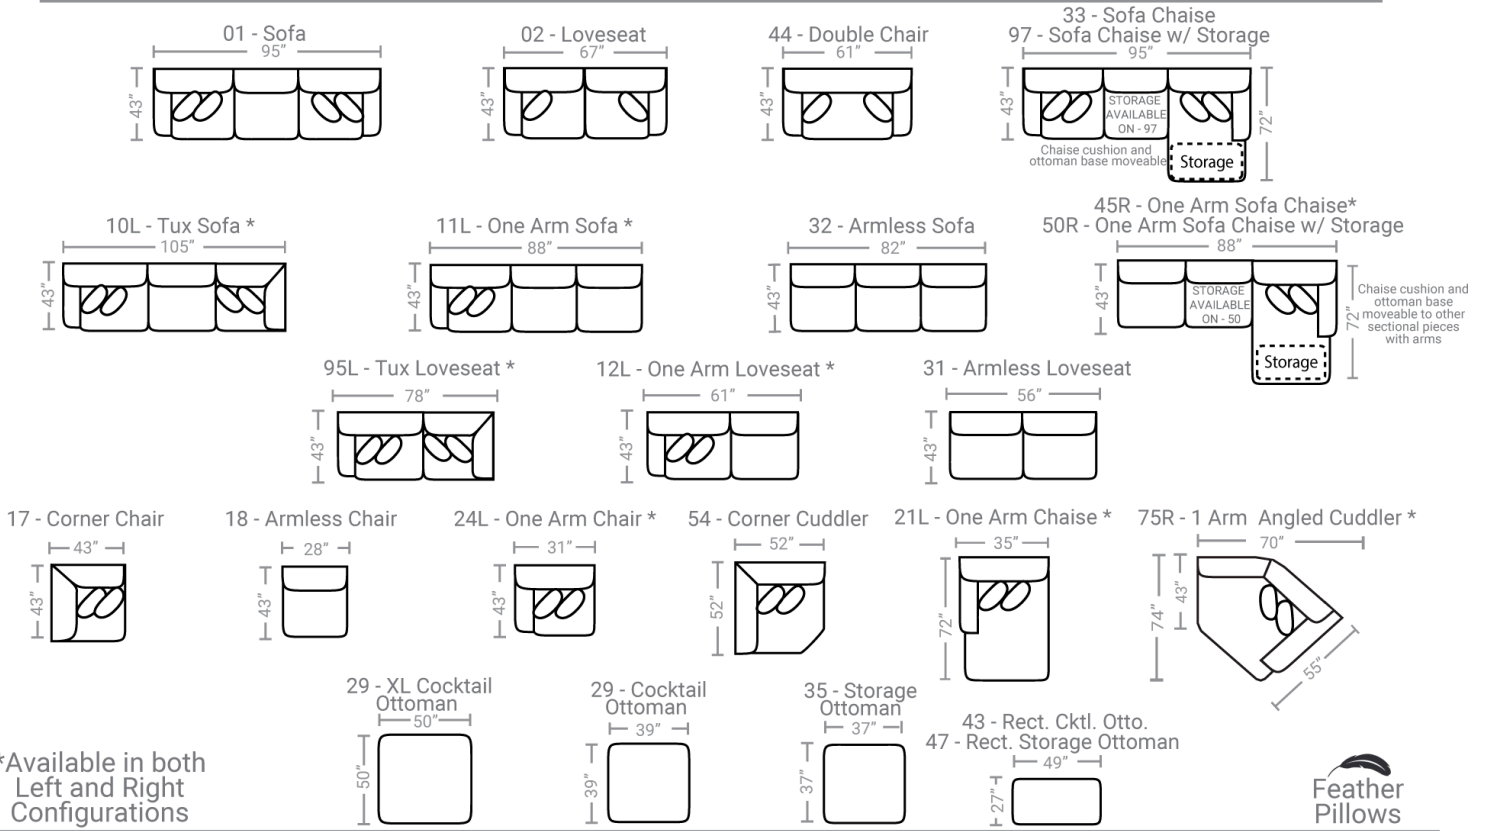

Hannah

Body 1: Main Body Fabric – Contrast 1: Both Sides of Pillows (Top Stitched) – Contrast 2: Both Sides of Pillows (Top Stitched)

PIECES

Sofa Height: 38" Seat Height: 20" Seat Depth: 26" Arm Height: 25"

*Available in both Left and Right Configurations

CONFIGURATIONS

Dimensions are approximate.

Printed: 6/26/2018