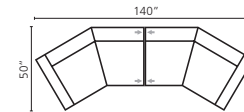

Most Popular Configurations

Pieces
16 - LHF chaise
8R - RHF reclining loveseat

Pieces
39 - LHF sofa split
08 - RHF loveseat

Pieces
97 - LHF angled loveseat
98 - RHF angled loveseat

Pieces
7R - LHF reclining loveseat
09 - corner curve
8R - RHF reclining loveseat

Pieces
07 - LHF loveseat
10 - armless chair
40 - RHF sofa split

Stand-alone Seating

01 - sofa
86" x 38" x 34"
72" between arms

03 - loveseat
62" x 38" x 34"
48" between arms

22 - sofa bed 60"
86" x 38" x 34"
72" between arms

16 - LHF chaise
31" x 60" x 34"

30 - armless recliner
24" x 38" x 34"

60 - power armless recliner
24" x 38" x 34"

19 - RHF bumper
63" x 43" x 34"

20 - LHF bumper
63" x 43" x 34"

09 - corner curve
49" x 49" x 34"

11 - corner square
38" x 38" x 34"

97 - LHF angled loveseat
70" x 50" x 34"

98 - LHF angled loveseat
70" x 50" x 34"

83 - wedge 22°
27" x 38" x 38"

85 - wedge 45°
49" x 45" x 38"