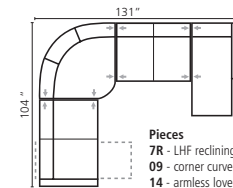

Pieces
7R - LHF reclining loveseat
09 - corner curve
14 - armless loveseat
15 - RHF chaise