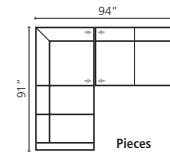

Most Popular Configurations

Pieces
16 - LHF chaise
8R - RHF reclining loveseat

Pieces
39 - LHF sofa split
08 - RHF loveseat

Pieces
97 - LHF angled loveseat
98 - RHF angled loveseat

Pieces
7R - LHF reclining loveseat
09 - corner curve
8R - RHF reclining loveseat

Pieces
07 - LHF loveseat
10 - armless chair
40 - RHF sofa split

Stand-alone Seating

01 - sofa
86" x 38" x 34"
72" between arms

03 - loveseat
62" x 38" x 34"
48" between arms

22 - sofa bed 60"
86" x 38" x 34"
72" between arms

08 - RHF loveseat
55" x 38" x 34"

7R - LHF reclining loveseat
7P - with power
55" x 38" x 38"

8R - RHF reclining loveseat
8P - with power
55" x 38" x 38"

14 - armless loveseat
48" x 38" x 34"

15 - RHF chaise
31" x 60" x 34"

11 - corner square
38" x 38" x 34"

97 - LHF angled loveseat
70" x 50" x 34"

98 - LHF angled loveseat
70" x 50" x 34"

83 - wedge 22°
27" x 38" x 38"

85 - wedge 45°
49" x 45" x 38"