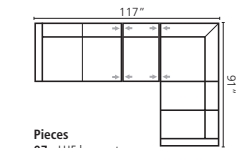

Most Popular Configurations

Pieces
16 - LHF chaise
8R - RHF reclining loveseat

Pieces
39 - LHF sofa split
08 - RHF loveseat

Pieces
97 - LHF angled loveseat
98 - RHF angled loveseat

Pieces
7R - LHF reclining loveseat
09 - corner curve
8R - RHF reclining loveseat

Pieces
07 - LHF loveseat
10 - armless chair
40 - RHF sofa split

Stand-alone Seating

01 - sofa
86" x 38" x 34"
72" between arms

03 - loveseat
62" x 38" x 34"
48" between arms

22 - sofa bed 60"
86" x 38" x 34"
72" between arms

08 - RHF loveseat
55" x 38" x 34"

7R - LHF reclining loveseat
7P - with power
55" x 38" x 38"

8R - RHF reclining loveseat
8P - with power
55" x 38" x 38"

14 - armless loveseat
48" x 38" x 34"

15 - RHF chaise
31" x 60" x 34"

11 - corner square
38" x 38" x 34"

97 - LHF angled loveseat
70" x 50" x 34"

98 - LHF angled loveseat
70" x 50" x 34"

83 - wedge 22°
27" x 38" x 38"

85 - wedge 45°
49" x 45" x 38"