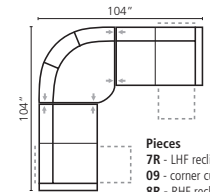

Most Popular Configurations

Pieces
16 - LHF chaise
8R - RHF reclining loveseat

Pieces
39 - LHF sofa split
08 - RHF loveseat

Pieces
97 - LHF angled loveseat
98 - RHF angled loveseat

Pieces
7R - LHF reclining loveseat
09 - corner curve
8R - RHF reclining loveseat

Pieces
07 - LHF loveseat
10 - armless chair
40 - RHF sofa split

Stand-alone Seating

01 - sofa
86" x 38" x 34"
72" between arms

03 - loveseat
62" x 38" x 34"
48" between arms

22 - sofa bed 60"
86" x 38" x 34"
72" between arms

08 - RHF loveseat
55" x 38" x 34"

7R - LHF reclining loveseat
7P - with power
55" x 38" x 38"

8R - RHF reclining loveseat
8P - with power
55" x 38" x 38"

14 - armless loveseat
48" x 38" x 34"

15 - RHF chaise
31" x 60" x 34"

11 - corner square
38" x 38" x 34"

97 - LHF angled loveseat
70" x 50" x 34"

98 - LHF angled loveseat
70" x 50" x 34"

83 - wedge 22°
27" x 38" x 38"

85 - wedge 45°
49" x 45" x 38"