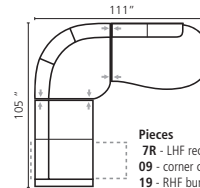

Pieces
7R - LHF reclining loveseat
09 - corner curve
19 - RHF bumper