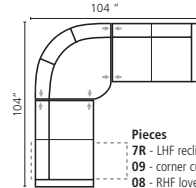

Most Popular Configurations

Pieces
16 - LHF chaise
8R - RHF reclining loveseat

Pieces
39 - LHF sofa split
08 - RHF loveseat

Pieces
97 - LHF angled loveseat
98 - RHF angled loveseat

Pieces
7R - LHF reclining loveseat
09 - corner curve
8R - RHF reclining loveseat

Pieces
07 - LHF loveseat
10 - armless chair
40 - RHF sofa split

Stand-alone Seating

01 - sofa
86" x 38" x 34"
72" between arms

03 - loveseat
62" x 38" x 34"
48" between arms

22 - sofa bed 60"
86" x 38" x 34"
72" between arms

08 - RHF loveseat
55" x 38" x 34"

7R - LHF reclining loveseat
7P - with power
55" x 38" x 38"

8R - RHF reclining loveseat
8P - with power
55" x 38" x 38"

14 - armless loveseat
48" x 38" x 34"

15 - RHF chaise
31" x 60" x 34"

11 - corner square
38" x 38" x 34"

97 - LHF angled loveseat
70" x 50" x 34"

98 - LHF angled loveseat
70" x 50" x 34"

83 - wedge 22°
27" x 38" x 38"

85 - wedge 45°
49" x 45" x 38"