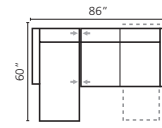

Most Popular Configurations

Pieces
16 - LHF chaise
8R - RHF reclining loveseat

Pieces
39 - LHF sofa split
08 - RHF loveseat

Pieces
97 - LHF angled loveseat
98 - RHF angled loveseat

Pieces
7R - LHF reclining loveseat
09 - corner curve
8R - RHF reclining loveseat

Pieces
07 - LHF loveseat
10 - armless chair
40 - RHF sofa split

Stand-alone Seating

01 - sofa
86" x 38" x 34"
72" between arms

03 - loveseat
62" x 38" x 34"
48" between arms

22 - sofa bed 60"
86" x 38" x 34"
72" between arms

16 - LHF chaise
31" x 60" x 34"

30 - armless recliner
24" x 38" x 34"

60 - power armless recliner
24" x 38" x 34"

19 - RHF bumper
63" x 43" x 34"

20 - LHF bumper
63" x 43" x 34"

09 - corner curve
49" x 49" x 34"

11 - corner square
38" x 38" x 34"

97 - LHF angled loveseat
70" x 50" x 34"

98 - LHF angled loveseat
70" x 50" x 34"

83 - wedge 22°
27" x 38" x 38"

85 - wedge 45°
49" x 45" x 38"