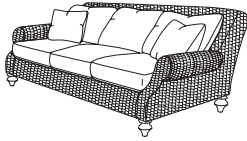

7325-33 NICK SOFA

Loose Back Water Hyacinth Sofa
Overall: 85W x 38D x 35H in.
Seat: 18H in., Arm: 24½H in.
Inside: 72W x 21D in.
Standard Cushion: Ultra Down
Standard Finish: Available only as shown -- Toffee
Standard Feature: Two 18" Throw Pillows
Shown in 5534-51 Gr. 2, two 18" Contrast Throw Pillows in 3258-51 Gr. 4
Shown on pages: 56 and 59