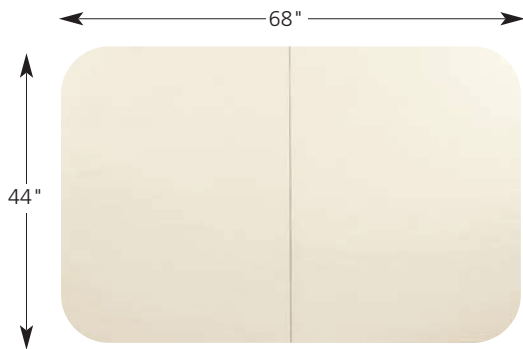

01-0800-874 Bridgeport Dining Table - **Shell finish** (shown with no leaves)
01-0801-874 Bridgeport Dining Table - **Midnight finish** (also available)