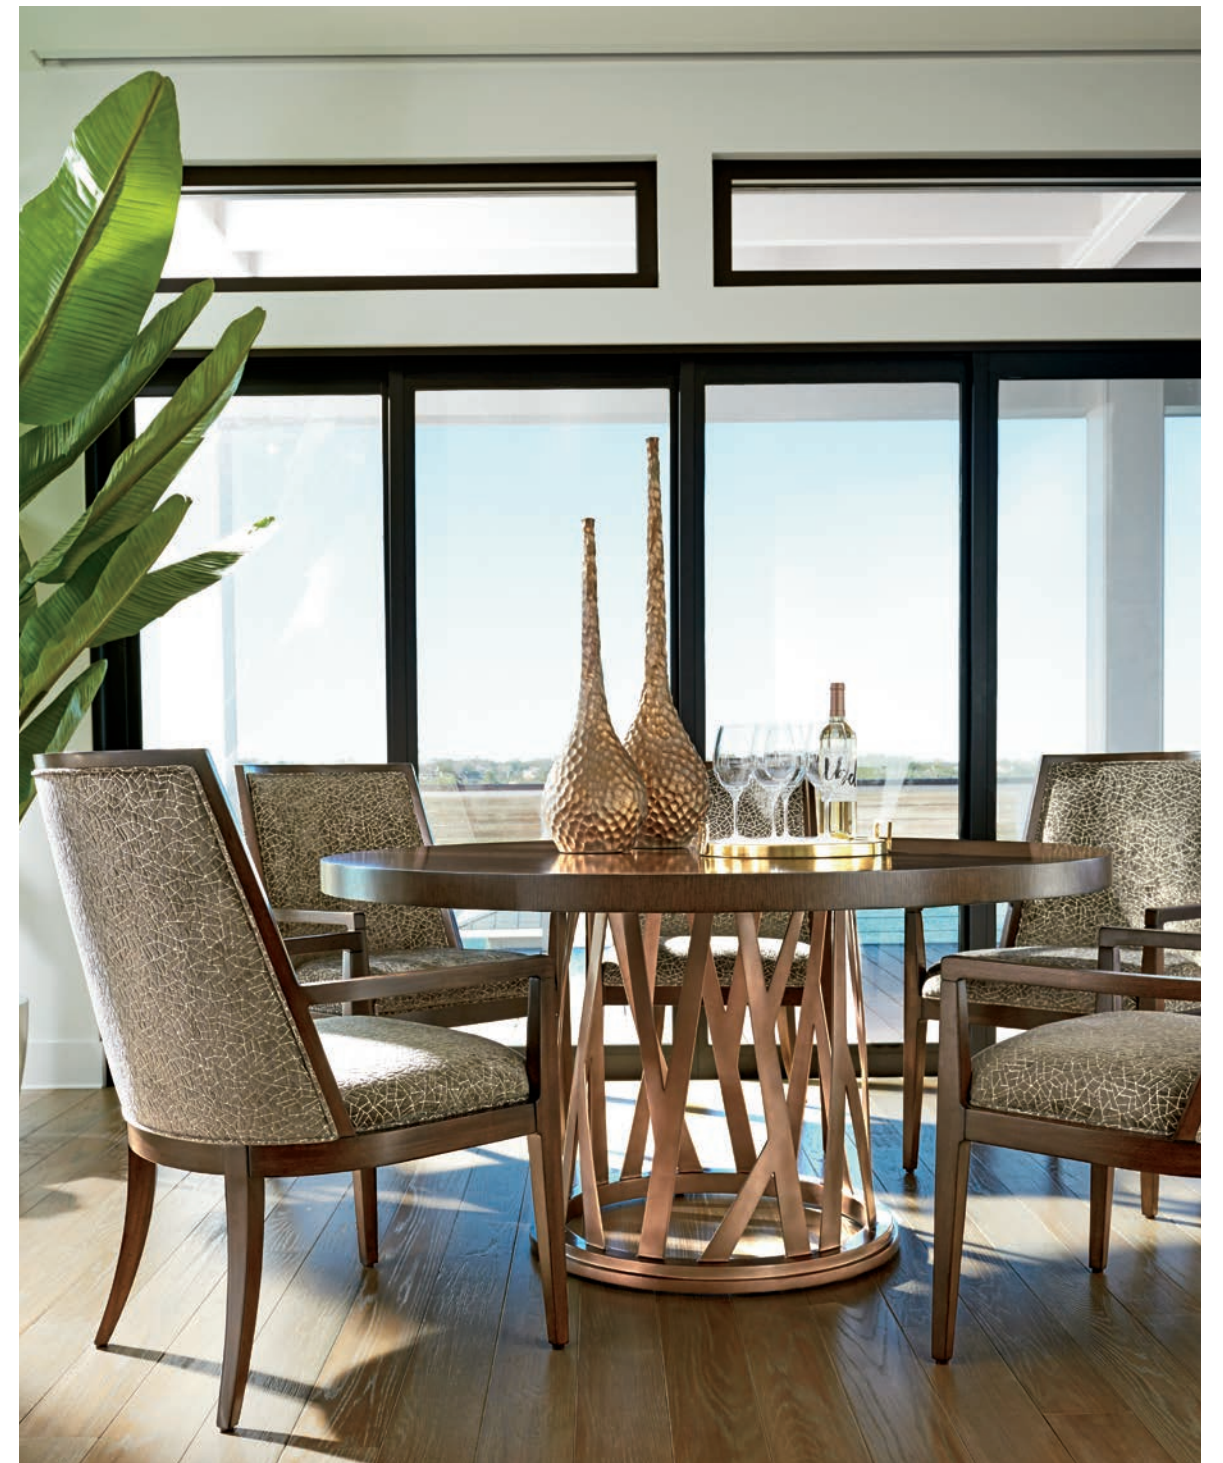

Zavala

LEXINGTON
HOME BRANDS