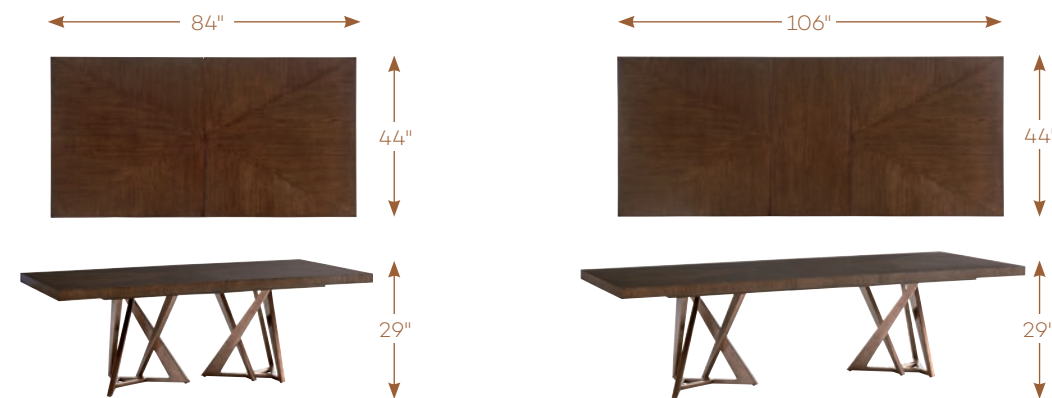

### 406672 PAVILION

A smooth contemporary material in a metallic copper coloration with a satin hand and moderate surface sheen. Standard on the Spectrum Upholstered Headboard. Contents: 100% Polyurethane.

## DINING TABLE CONFIGURATIONS

Shown with (1) 22-in. leaf

Shown with (2) 22-in. leaves

790-876C Loggia Rectangular Double Pedestal Dining Table

790-875C Horizons Round Dining Table