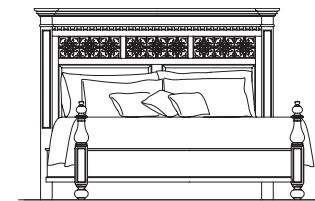

AUNT PEGGY'S BED
● 192 ● 193250/25F/25R 5/0 Queen
● 192 ● 193260/26F/26R 6/6 King
● 192 ● 193260/26F/261R 6/0 Cal King
Queen Bed: 72W x 89D x 70H (footboard height is 36")
King Bed: 88W x 89D x 70H (footboard height is 36")
Cal King Bed: 88W x 93D x 70H (footboard height is 36")
• Height from floor to bottom of box spring is 8"
Shown on pages: 8, 32

DINING

● 192602-RTA ● 193602-RTA
PULL-UP COUNTER STOOL
17W x 17D x 24H
• Seat height is 24"
• Removable slip cover
Shown on pages: 22, 50

● 192609-RTA ● 193609-RTA
CORRIE'S COUNTER CHAIR
24W x 21D x 40H
• Seat height is 24"
• Arm height is 31"
Shown on pages: 22, 50