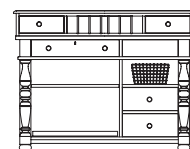

- 192678 ● 193678
PAULA'S DISH PANTRY
 50W x 20D x 78H
 • Adjustable wood framed glass shelves
 • Eight interior tray drawers
 • Silverware tray inserts in the top drawer
Shown on pages: 12, 48

- 192676 ● 193676
 ● 197676 ● 199676
PAULA'S KITCHEN ORGANIZER CABINET
 32W x 21D x 66H
 • Two doors
 • Behind doors are: two removable baskets, magazine rack and cork board on the inside of doors
 • Five drawers
 • Top drawer has a drop front pull-out drawer for electronics with grommet in back
 • Inside dimensions are: 27W x 18D x 28H
Shown on pages: 21, 30, 52