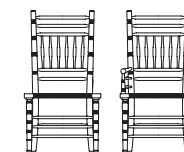

CORRIE'S KITCHEN CHAIRS
● 192628-RTA ● 193628-RTA Side Chair
22W x 23D x 42H
● 192629-RTA ● 193629-RTA Arm Chair
25W x 23D x 42H
• Arm height is 25"
Shown on pages: 23, 44, 45