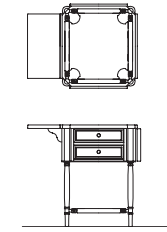

1. 192802 ● 193802
   DROP LEAF END TABLE
   22W x 24D x 27H
   • Left and right drop leaf with support
   • Overall table width 40 1/2" with both leaves up
   • Two drawers
   Shown on pages: 27, 54