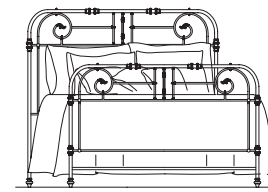

FEATURES

- Select hardwoods with rustic poplar veneers
- Wood on wood drawer guides
- Dust bottoms
- English dovetail drawer construction
- Stained, solid and solid wood drawer sides
- Simulated wood components on select items

- 192 – Oatmeal
- 193 – Molasses
- 197 – Porch Swing
- 199 – Screen Door

BEDROOM

● 19203M ● 19303M
TILT MIRROR
40W x 5D x 30H
• Beveled glass
Shown on pages: 7, 37

● 19204M ● 19304M
LANDSCAPE MIRROR
49W x 2D x 35H
• Beveled glass
Shown on pages: 4, 6, 10, 32, 34, 40

○ 19705M DECORATIVE MIRROR
36W x 2D x 36H
• Beveled glass
• Porch Swing Finish Only
Shown on pages: 20, 31

● 192040 ● 193040
AUNT PEGGY'S DRESSER
65W x 20D x 44H
• Nine drawers
• Jewelry tray insert in the top drawer
• Center drawer has drop down front for audio player or cable box storage
• Cedar bottoms in bottom drawers
Shown on pages: 8, 10 40

● 192060 ● 193060
DOWN HOME DOOR DRESSER
62W x 20D x 41H
• Eight drawers
• Top left drawer has drop down front for audio player or cable box storage
• Cedar bottoms in bottom drawers
Shown on pages: 4, 6, 32, 34

● 192150 ● 193150
DRAWER CHEST
44W x 20D x 64H
• Six drawers
• Sliding jewelry tray insert in the top left drawer
• Cedar bottom in bottom drawer
• Pull out clothes rod
Shown on pages: 10, 35

BUBBA'S CHEST
● 192155D ● 193155D
● 192155B ● 193155B
68W x 20D x 62H
• Deck has seven drawers including large center drawer on full extension metal guides with jewelry tray inserts
• Base has finished top
• Base also has seven drawers: two drop front for audio player or cable box storage, center drawer on full extension metal guides with jewelry tray inserts
Shown on pages: 13, 38