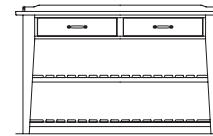

1. 192803 ● 193803
   TV CONSOLE/SERVING TABLE
   58W x 22D x 34H
   • Two drop front pull-out drawers with full extension metal guides
   • Power outlet and grommet
   Shown on pages: 29, 59