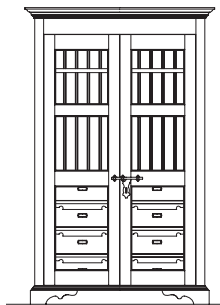

HOME OFFICE

- 192455 ● 193445
WORKING DESK
 58W x 28D x 31H
 • Three drawers
 • Center drawer is a drop front pull-out drawer with full extension metal guides
 • Three wire storage baskets
Shown on pages: 24, 53

- 192678 ● 193678
PAULA'S DISH PANTRY
 50W x 20D x 78H
 • Adjustable wood framed glass shelves
 • Eight interior tray drawers
 • Silverware tray inserts in the top drawer
Shown on pages: 12, 48

- 192676 ● 193676
 ● 197676 ● 199676
PAULA'S KITCHEN ORGANIZER CABINET
 32W x 21D x 66H
 • Two doors
 • Behind doors are: two removable baskets, magazine rack and cork board on the inside of doors
 • Five drawers
 • Top drawer has a drop front pull-out drawer for electronics with grommet in back
 • Inside dimensions are: 27W x 18D x 28H
Shown on pages: 21, 30, 52