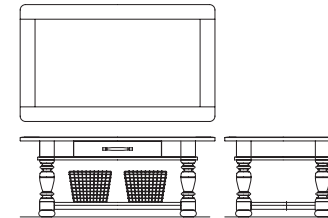

1. 192829 ● 193829
   DOWN HOME COFFEE TABLE
   50W x 30D x 21H
   • Two storage baskets
   Shown on pages: 26, 56

1. 192807 ● 193807
   DRAWER END TABLE
   24W x 26D x 26H
   • One drawer
   Shown on pages: 26, 56