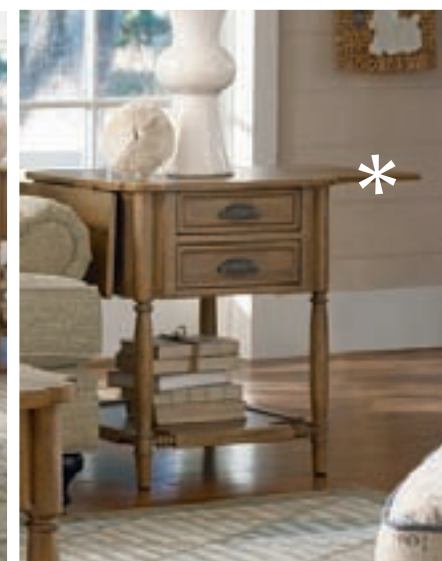

Drawer End Table
192807 / 24w x 26d x 26h

Drop Leaf End Table
192802 / 22w x 24d x 27h
(Width is 40" with both
leaves up)

Visitin' Table
192801 / 42w x 42d x 21h

*SMART The perfect table
for visiting with family and friends.
The top lifts and can be used for
dining or as a home office.