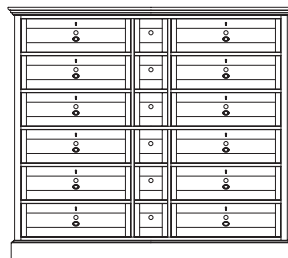

BUBBA'S CHEST
● 192155D ● 193155D
● 192155B ● 193155B
68W x 20D x 62H
• Deck has seven drawers including large center drawer on full extension metal guides with jewelry tray inserts
• Base has finished top
• Base also has seven drawers: two drop front for audio player or cable box storage, center drawer on full extension metal guides with jewelry tray inserts
Shown on pages: 13, 38