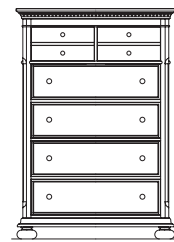

● 192150 ● 193150
DRAWER CHEST
44W x 20D x 64H
• Six drawers
• Sliding jewelry tray insert in the top left drawer
• Cedar bottom in bottom drawer
• Pull out clothes rod
Shown on pages: 10, 35