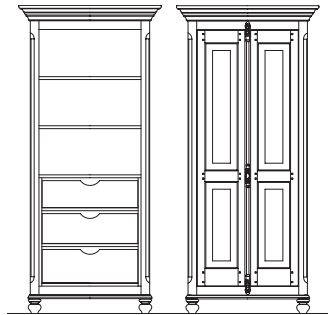

1. 192674 ● 193674
   UTILITY CABINET
   37W x 22D x 80H
   • Two doors
   • Behind doors are: adjustable wood shelves, bottle opener on the inside of right door, and three tray drawers
   • Inside dimensions, above drawers, are: 30W x 16D x 44H
   Shown on pages: 17, 41