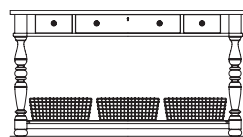

HOME OFFICE

1. 192455 ● 193445
   WORKING DESK
   58W x 28D x 31H
   • Three drawers
   • Center drawer is a drop front pull-out drawer with full extension metal guides
   • Three wire storage baskets
   Shown on pages: 24, 53