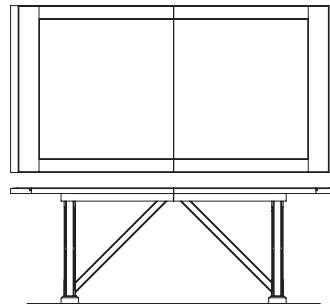

DINING

1. **FAMILY -STYLE TABLE**
   ● 192655-TAB ● 193655-TAB
   ● 192655-BASE ● 193655-BASE
   44W x 86D x 31H
   • 1-18" leaf (extends to 104")
   Shown on pages: 18, 42