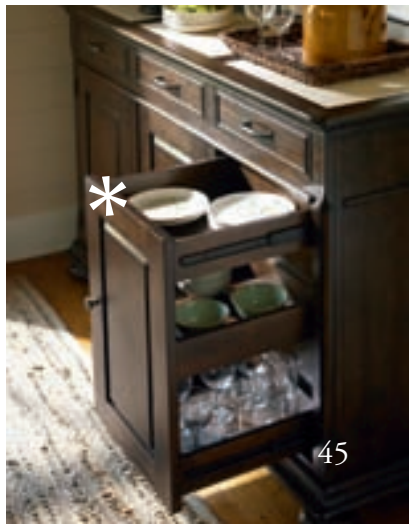

***SMART** With adjustable shelves, wine bottle storage and removable center dividers for platter storage, this Credenza can hold everything you need for dinner parties.

Breakfast Table
193657-TAB / 193657-BASE
54w x 54d x 31h
1 - 18" leaf (extends to 72")