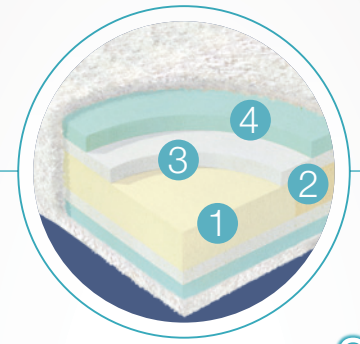

RAISE YOUR COMFORT LEVEL

ComfortCore® GEL

AVAILABLE ON ALL PREMIER STATIONARY FURNITURE

ZONED CUSHION TECHNOLOGY

✓ 7 Layers of Comfort with zoned cushion technology, the comfort of Memory Foam, *plus* Gel-Infused Memory Foam.

✓ **ZONE 1** PRESSURE RELIEF CORE offers softer support at the front of cushion to ease pressure behind knees.

✓ **ZONE 2** ULTRA HIGH RESILIENCE CORE for firmer support at the back for softness without sagging.

✓ **ZONE 3** MEMORY FOAM that conforms to your every curve allowing muscles to relax and rejuvenate.

✓ **ZONE 4** GEL-INFUSED MEMORY FOAM for added support where your body needs it most.

Use our 3D Room Planner to design your perfect room

- Bring your design dreams to life in amazing 3D virtual reality
- Quickly and easily create, redecorate and rearrange your rooms without any of the usual heavy lifting
- Customize furniture and fabrics, add windows and doors, select floors...even change the wall color
- Share pictures of your dream room with family and friends
- Bring your custom design with you to the store and we'll turn your dreams into reality

Visit lzb3D.com get started today!

Connect with us

la-z-boy.com