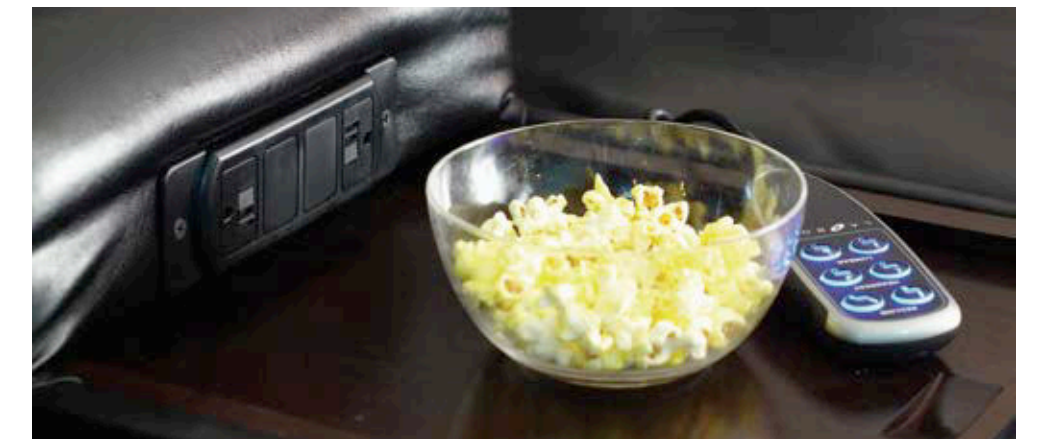

LEFT - PINNACLE RECLINING ROOM GROUP on page 42.

WE'VE GOT THE MAN CAVE DOWN TO AN ART.

LET'S FACE IT, IT'S NOT A MAN CAVE WITHOUT A LA-Z-BOY® RECLINER.

With our reclining sectionals, everyone can score the best seats in the house without ever leaving home. You'll have the ultimate in game-day comfort and convenience minus the usual stadium hassles. And, with optional power recline, everyone can control their own comfort at the touch of a button. With a wide range of great looking styles, you can give your man cave a makeover that you'll enjoy even after the popcorn runs out.