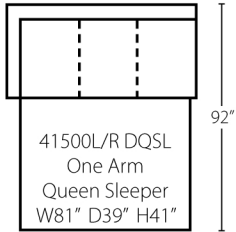

41503L/R RLS
One Arm Reclining
Loveseat
W51" D39" H41"

41503L/R RC
Reclining Chair
W27" D39" H41"

41503 RAC
Reclining
Armless Chair
W23" D39" H41"

41500L/R DQSL
One Arm
Queen Sleeper
W81" D39" H41"

41504 90SEW
90° Wedge
W72" D44" H41"