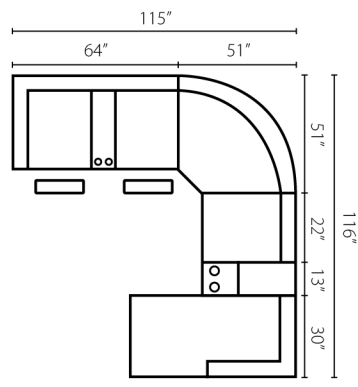

41503L/R RLS
One Arm Reclining
Loveseat
W51" D39" H41"

41503L/R RC
Reclining Chair
W27" D39" H41"

41503 RAC
Reclining
Armless Chair
W23" D39" H41"

41500L/R DQSL
One Arm
Queen Sleeper
W81" D39" H41"

41504 90SEW
90° Wedge
W72" D44" H41"

41503L/R RCHSE
Reclining Chaise
W30" D70" H41"

41503 AC
Armless Chair
W22" D39" H41"

41500 STCC
Storage Console
with Cupholders
W13" D39" H35"

Configuration A
41500L DQSL One Arm Queen Sleeper
41504 90SEW 90° Wedge
41503R CRLS Console Reclining Loveseat

Configuration B
41503L CRLS Console Reclining Loveseat
41504 90SEW 90° Wedge
41503 AC Armless Chair
41500 STCC Storage Console w/ Cupholders
41503R RCHSE Reclining Chaise

Configuration C
41500L DQSL One Arm Queen Sleeper
41504 90SEW 90° Wedge
41503 RAC Reclining Armless Chair
41500 STCC Storage Console w/ Cupholders
41503R RC Reclining Chair