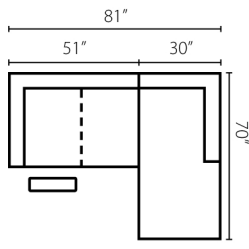

Configuration E
41503L RLS One Arm
Reclining Loveseat
41503R RCHSE Reclining Chaise