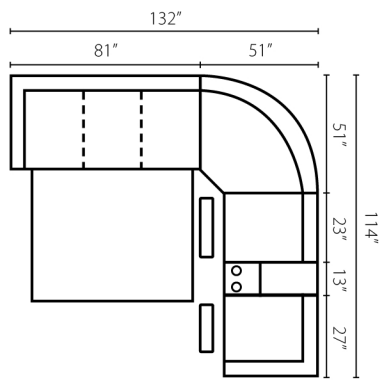

Configuration C
41500L DQSL One Arm Queen Sleeper
41504 90SEW 90° Wedge
41503 RAC Reclining Armless Chair
41500 STCC Storage Console w/ Cupholders
41503R RC Reclining Chair