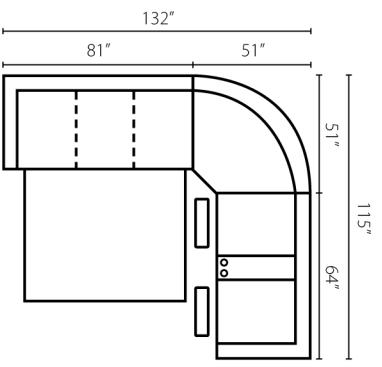

41503L/R RLS
One Arm Reclining
Loveseat
W51" D39" H41"

41503L/R RC
Reclining Chair
W27" D39" H41"

41503 RAC
Reclining
Armless Chair
W23" D39" H41"

41500L/R DQSL
One Arm
Queen Sleeper
W81" D39" H41"

41504 90SEW
90° Wedge
W72" D44" H41"

41503L/R RCHSE
Reclining Chaise
W30" D70" H41"

41503 AC
Armless Chair
W22" D39" H41"

41500 STCC
Storage Console
with Cupholders
W13" D39" H35"

Configuration A
41500L DQSL One Arm Queen Sleeper
41504 90SEW 90° Wedge
41503R CRLS Console Reclining Loveseat