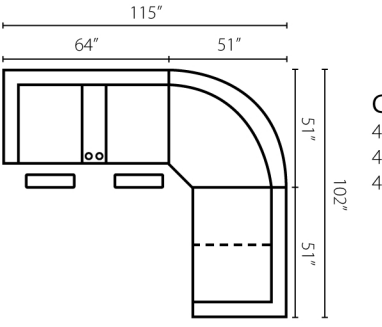

Configuration D
41503L CRLS Console Reclining Loveseat
41504 90SEW 90° Wedge
41503R RLS One Arm Reclining Loveseat