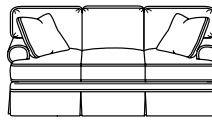

STUDIO SELECT SECTIONAL SAMPLE CONFIGURATIONS

studio Select
CUSTOM UPHOLSTERY BY KINCAID

Studio Select Types

Note: 2 Numerical Digits after the dash are our numbers for Sofa, Loveseat, etc.

- 73 Sofa - 75" ^{3 over 3}
- 53 Sofa - 75" ^{2 over 2}
- 83 Sofa - 80" ^{3 over 3}
- 63 Sofa - 80" ^{2 over 2}
- 86 Sofa - 85" ^{3 over 3}
- 73 Sofa - 85" ^{2 over 2}
- 55 Loveseat
- 84 Chair
- 80 Ottoman
- 31 LAF Loveseat
- 32 RAF Loveseat
- 33 Armless Loveseat
- 34 Quarter Round
- 37 Armless Chair
- 38 RAF Sofa ^{3 over 3}
- 39 LAF Sofa ^{3 over 3}
- 41 LAF Chaise
- 42 RAF Chaise
- 43 LAF Corner Sofa ^{3 over 3}
- 44 RAF Corner Sofa ^{3 over 3}

Studio Select - Product Types

-73 75" Sofa
Overall Dimensions: W 75 X D 36 X H 36

-83 80" Sofa
Overall Dimensions: W 80 X D 36 X H 36

-86 85" Sofa
Overall Dimensions: W 85 X D 36 X H 36

-53 75" Sofa
Overall Dimensions: W 75 X D 36 X H 36

-63 80" Sofa
Overall Dimensions: W 80 X D 36 X H 36

-73 85" Sofa
Overall Dimensions: W 85 X D 36 X H 36

-55 Loveseat
Overall Dimensions: W 54 X D 36 X H 36

-84 Chair
Overall Dimensions: W 34 X D 36 X H 36