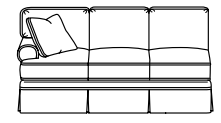

Studio Select - Product Types

-73 75" Sofa
Overall Dimensions: W 75 X D 36 X H 36

-83 80" Sofa
Overall Dimensions: W 80 X D 36 X H 36

-86 85" Sofa
Overall Dimensions: W 85 X D 36 X H 36

-53 75" Sofa
Overall Dimensions: W 75 X D 36 X H 36

-63 80" Sofa
Overall Dimensions: W 80 X D 36 X H 36

-73 85" Sofa
Overall Dimensions: W 85 X D 36 X H 36

-55 Loveseat
Overall Dimensions: W 54 X D 36 X H 36

-84 Chair
Overall Dimensions: W 34 X D 36 X H 36

-80 Ottoman
Overall Dimensions: W 26 X D 19 X H 18

-31 LAF Loveseat
Overall Dimensions: W 48 X D 36 X H 36

-32 RAF Loveseat
Overall Dimensions: W 48 X D 36 X H 36

-33 Armless Loveseat
Overall Dimensions: W 41 X D 36 X H 36

-34 Quarter Round
Overall Dimensions: W 62 X D 39 X H 36

-37 Armless Chair
Overall Dimensions: W 20 X D 36 X H 36

-38 RAF Sofa - 3 over 3
Overall Dimensions: W 68 X D 36 X H 36

-39 LAF Sofa - 3 over 3
Overall Dimensions: W 68 X D 36 X H 36