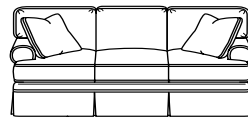

STUDIO SELECT SECTIONAL SAMPLE CONFIGURATIONS

studio Select
CUSTOM UPHOLSTERY BY KINCAID

Studio Select Types

Note: 2 Numerical Digits after the dash are our numbers for Sofa, Loveseat, etc.

- 73 Sofa - 75" ^{3 over 3}
- 53 Sofa - 75" ^{2 over 2}
- 83 Sofa - 80" ^{3 over 3}
- 63 Sofa - 80" ^{2 over 2}
- 86 Sofa - 85" ^{3 over 3}
- 73 Sofa - 85" ^{2 over 2}
- 55 Loveseat
- 84 Chair
- 80 Ottoman
- 31 LAF Loveseat
- 32 RAF Loveseat
- 33 Armless Loveseat
- 34 Quarter Round
- 37 Armless Chair
- 38 RAF Sofa ^{3 over 3}
- 39 LAF Sofa ^{3 over 3}
- 41 LAF Chaise
- 42 RAF Chaise
- 43 LAF Corner Sofa ^{3 over 3}
- 44 RAF Corner Sofa ^{3 over 3}

Studio Select - Product Types

-73 75" Sofa
Overall Dimensions: W 75 X D 36 X H 36

-83 80" Sofa
Overall Dimensions: W 80 X D 36 X H 36

-86 85" Sofa
Overall Dimensions: W 85 X D 36 X H 36

-53 75" Sofa
Overall Dimensions: W 75 X D 36 X H 36

-63 80" Sofa
Overall Dimensions: W 80 X D 36 X H 36

-73 85" Sofa
Overall Dimensions: W 85 X D 36 X H 36

-55 Loveseat
Overall Dimensions: W 54 X D 36 X H 36

-84 Chair
Overall Dimensions: W 34 X D 36 X H 36