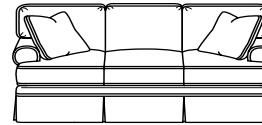

STUDIO SELECT SECTIONAL SAMPLE CONFIGURATIONS

studio Select
CUSTOM UPHOLSTERY BY KINCAID

Studio Select Types

Note: 2 Numerical Digits after the dash are our numbers for Sofa, Loveseat, etc.

- 73 Sofa - 75" ^{3 over 3}
- 53 Sofa - 75" ^{2 over 2}
- 83 Sofa - 80" ^{3 over 3}
- 63 Sofa - 80" ^{2 over 2}
- 86 Sofa - 85" ^{3 over 3}
- 73 Sofa - 85" ^{2 over 2}
- 55 Loveseat
- 84 Chair
- 80 Ottoman
- 31 LAF Loveseat
- 32 RAF Loveseat
- 33 Armless Loveseat
- 34 Quarter Round
- 37 Armless Chair
- 38 RAF Sofa ^{3 over 3}
- 39 LAF Sofa ^{3 over 3}
- 41 LAF Chaise
- 42 RAF Chaise
- 43 LAF Corner Sofa ^{3 over 3}
- 44 RAF Corner Sofa ^{3 over 3}

Studio Select - Product Types

-73 75" Sofa
Overall Dimensions: W 75 X D 36 X H 36

-83 80" Sofa
Overall Dimensions: W 80 X D 36 X H 36

-86 85" Sofa
Overall Dimensions: W 85 X D 36 X H 36

-53 75" Sofa
Overall Dimensions: W 75 X D 36 X H 36

-63 80" Sofa
Overall Dimensions: W 80 X D 36 X H 36

-73 85" Sofa
Overall Dimensions: W 85 X D 36 X H 36

-55 Loveseat
Overall Dimensions: W 54 X D 36 X H 36

-84 Chair
Overall Dimensions: W 34 X D 36 X H 36