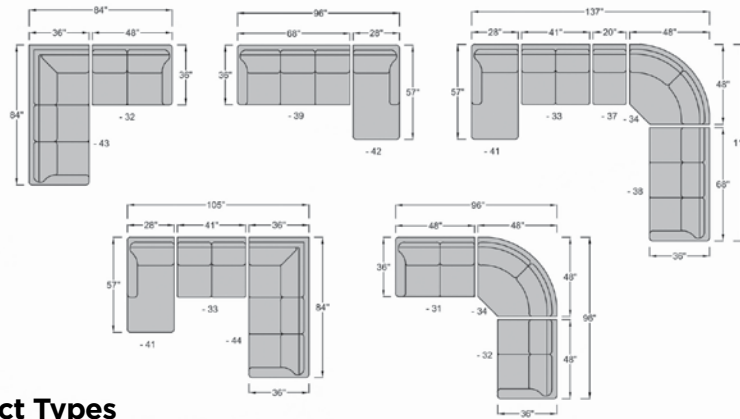

STUDIO SELECT SECTIONAL SAMPLE CONFIGURATIONS

studio Select
CUSTOM UPHOLSTERY BY KINCAID

Studio Select Types

Note: 2 Numerical Digits after the dash are our numbers for Sofa, Loveseat, etc.

- 73 Sofa - 75" ^{3 over 3}
- 53 Sofa - 75" ^{2 over 2}
- 83 Sofa - 80" ^{3 over 3}
- 63 Sofa - 80" ^{2 over 2}
- 86 Sofa - 85" ^{3 over 3}
- 73 Sofa - 85" ^{2 over 2}
- 55 Loveseat
- 84 Chair
- 80 Ottoman
- 31 LAF Loveseat
- 32 RAF Loveseat
- 33 Armless Loveseat
- 34 Quarter Round
- 37 Armless Chair
- 38 RAF Sofa ^{3 over 3}
- 39 LAF Sofa ^{3 over 3}
- 41 LAF Chaise
- 42 RAF Chaise
- 43 LAF Corner Sofa ^{3 over 3}
- 44 RAF Corner Sofa ^{3 over 3}

Studio Select - Product Types

-73 75" Sofa
Overall Dimensions: W 75 X D 36 X H 36

-83 80" Sofa
Overall Dimensions: W 80 X D 36 X H 36

-86 85" Sofa
Overall Dimensions: W 85 X D 36 X H 36

-53 75" Sofa
Overall Dimensions: W 75 X D 36 X H 36

-63 80" Sofa
Overall Dimensions: W 80 X D 36 X H 36

-73 85" Sofa
Overall Dimensions: W 85 X D 36 X H 36

-55 Loveseat
Overall Dimensions: W 54 X D 36 X H 36

-84 Chair
Overall Dimensions: W 34 X D 36 X H 36

-80 Ottoman
Overall Dimensions: W 26 X D 19 X H 18

-31 LAF Loveseat
Overall Dimensions: W 48 X D 36 X H 36

-32 RAF Loveseat
Overall Dimensions: W 48 X D 36 X H 36

-33 Armless Loveseat
Overall Dimensions: W 41 X D 36 X H 36