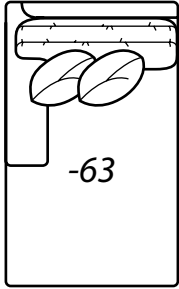

-63 Left Arm Chaise

One Arm Chaise

Outside: 43W 71D

Inside: 31W 54D

COM: L