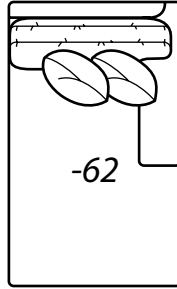

## AVAILABLE ITEMS

Scale: 1/4" = 1' All dimensions are approximate.  
Width measurements based on widest arm style.

COLLECTIONS

**-20 Sofa**  
Outside: 108.5W Inside: 91W  
COM: W

**-40 Loveseat**  
Outside: 78.5W Inside: 61W  
COM: Q

**-24 Right Arm Corner Sofa**

**-63 Left Arm Chaise**

**One Arm Chaise**

Outside: 43W 71D

Inside: 31W 54D

COM: L

**-62 Right Arm Chaise**

**-43 Left Arm Loveseat**

**One Arm Loveseat**

Outside: 69.5W

Inside: 61W

COM: O

**-42 Right Arm Loveseat**

**HOW TO ORDER:**

-

STYLE NUMBER