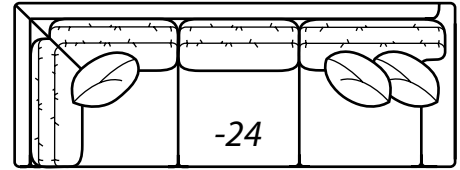

**-22 Right Arm Sofa**

**-41 Armless Loveseat**  
Outside: 60W Inside: 60W  
COM: N

**-25 Left Arm Corner Sofa**

**One Arm Corner Sofa**

Outside: 110.5W

Inside: 85W

COM: Z

For Luxe option, add 4" to outside and inside widths on -24 & -25