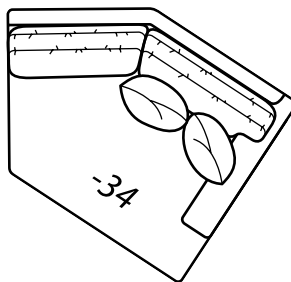

## AVAILABLE ITEMS

Scale: 1/4" = 1' All dimensions are approximate.  
Width measurements based on widest arm style.

COLLECTIONS

**-20 Sofa**  
Outside: 108.5W Inside: 91W  
COM: W

**-40 Loveseat**  
Outside: 78.5W Inside: 61W  
COM: Q

**-70 Sofa**  
Outside: 94.5W Inside: 77W  
COM: S

**-50 Chair**  
**-56 Swivel Chair**  
(-56 available 41" Depth Only)  
Outside: 40.5W  
Inside: 23W  
COM: H

**-55 Ottoman**  
32W x 22D x 17H  
COM: E

**-60 Chair & 1/2**  
Outside: 53.5W  
Inside: 36W  
COM: L

**-64 Ottoman & 1/2**  
39W x 25D x 18H  
COM: E

**-35 Left Arm Cuddle Chaise**

**One Arm Cuddle Chaise**  
Outside Width: 71W  
Inside Width: 51W  
Outside Depth: 54  
Inside Depth: 37  
Wall Depth: 69  
COM: P