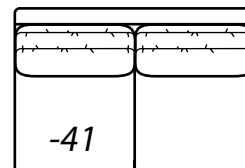

-41 Armless Loveseat
Outside: 60W Inside: 60W
COM: N