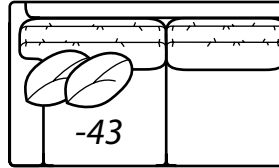

## AVAILABLE ITEMS

Scale: 1/4" = 1' All dimensions are approximate.  
Width measurements based on widest arm style.

COLLECTIONS

**-20 Sofa**  
Outside: 108.5W Inside: 91W  
COM: W

**-40 Loveseat**  
Outside: 78.5W Inside: 61W  
COM: Q

**-24 Right Arm Corner Sofa**

**-63 Left Arm Chaise**

**One Arm Chaise**

Outside: 43W 71D

Inside: 31W 54D

COM: L

**-62 Right Arm Chaise**

**-43 Left Arm Loveseat**

**One Arm Loveseat**

Outside: 69.5W

Inside: 61W

COM: O

**-42 Right Arm Loveseat**

**HOW TO ORDER:**

-

STYLE NUMBER