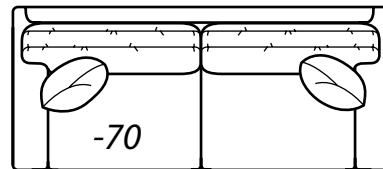

## AVAILABLE ITEMS

Scale: 1/4" = 1' All dimensions are approximate.  
Width measurements based on widest arm style.

COLLECTIONS

**-20 Sofa**  
Outside: 108.5W Inside: 91W  
COM: W

**-40 Loveseat**  
Outside: 78.5W Inside: 61W  
COM: Q