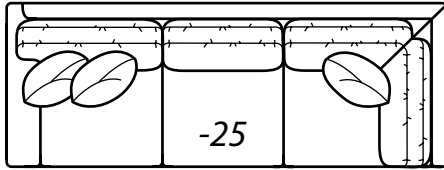

-25 Left Arm Corner Sofa

One Arm Corner Sofa

Outside: 110.5W

Inside: 85W

COM: Z

For Luxe option, add 4" to outside and inside widths on -24 & -25