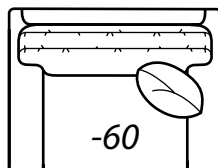

-60 Chair & 1/2
Outside: 53.5W
Inside: 36W
COM: L