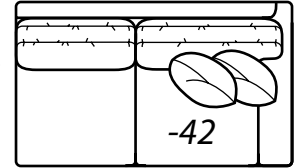

## AVAILABLE ITEMS

Scale: 1/4" = 1' All dimensions are approximate.  
Width measurements based on widest arm style.

COLLECTIONS

**-20 Sofa**  
Outside: 108.5W Inside: 91W  
COM: W

**-40 Loveseat**  
Outside: 78.5W Inside: 61W  
COM: Q

**-24 Right Arm Corner Sofa**

**-63 Left Arm Chaise**

**One Arm Chaise**

Outside: 43W 71D

Inside: 31W 54D

COM: L

**-62 Right Arm Chaise**

**-43 Left Arm Loveseat**

**One Arm Loveseat**

Outside: 69.5W

Inside: 61W

COM: O

**-42 Right Arm Loveseat**

**HOW TO ORDER:**

-

STYLE NUMBER