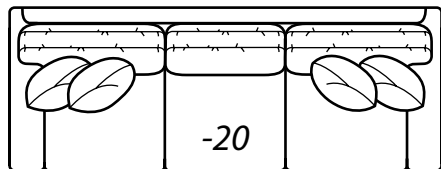

**2300 VINTAGE**

All dimensions are approximate.

Overall Height	Overall Depth	Inside Depth	Arm Height	Seat Height	Seat Cushion
37	41 or 45	24 or 28	25	18	UD

Standard: Loose Pillow Back / 19" Throw Pillows. Number of standard throw pillows represented in illustration. 41" depth standard. To order 45" depth, add LUXE to product number. Example: 2300-20 CHILL LUXE. Extra charge applies for LUXE depth.

Width measurements based on widest arm styles, the CHILL, URBANE & VINTAGE. Overall width is reduced with these arm options: ENDURE -3.5" per arm, MOD -2.25" per arm, PURE -2.75" per arm. Seating area dimensions are not affected by arm choice.

## AVAILABLE ITEMS

Scale: 1/4" = 1' All dimensions are approximate.  
Width measurements based on widest arm style.

COLLECTIONS

**-20 Sofa**  
Outside: 108.5W Inside: 91W  
COM: W

**-40 Loveseat**  
Outside: 78.5W Inside: 61W  
COM: Q