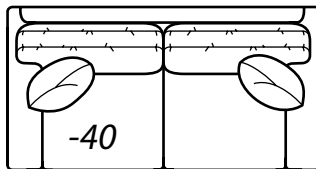

## AVAILABLE ITEMS

Scale: 1/4" = 1' All dimensions are approximate.  
Width measurements based on widest arm style.

COLLECTIONS

**-20 Sofa**  
Outside: 108.5W Inside: 91W  
COM: W

**-40 Loveseat**  
Outside: 78.5W Inside: 61W  
COM: Q