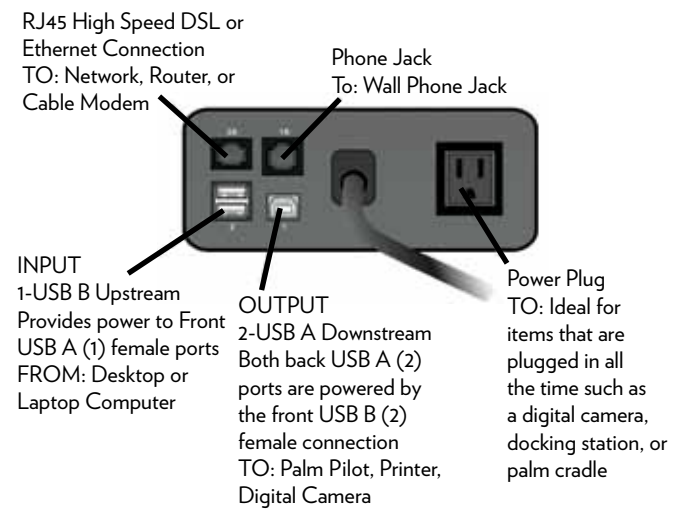

connection centers

FC625 power bar Primarily used behind credenza doors

FC620 power bar Primarily used in desk and credenza tops

FRONT

BACK

FRONT

BACK

FC707 power bar Primarily used in hutches