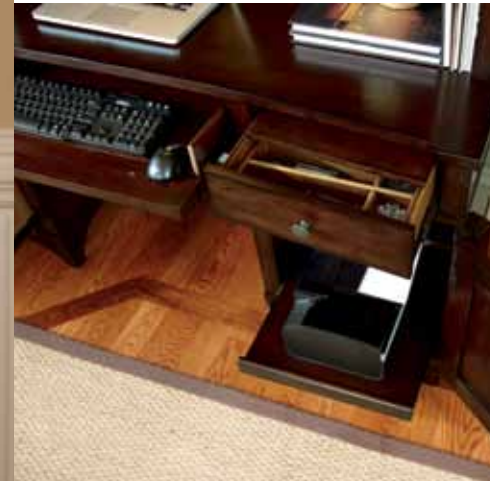

File Drawer

Drop-front Keyboard Drawer,
Removable Pencil Tray,
Pullout Printer Shelf