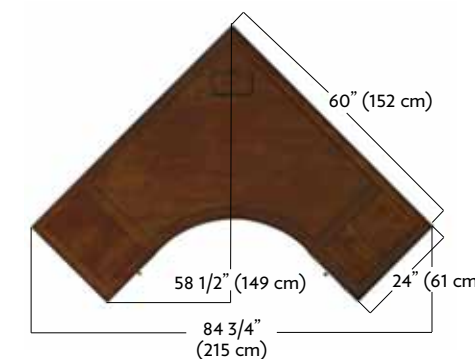

1037-11307 Utility Desk with Two Drawer Pedestals Visitor's Side

1037-31455 Adjustable Height Stool

Wood seat; height adjusts from 24 to 29 3/4H (61 to 76 cm)

18 3/4W x 18 3/4D x 29H (48 x 48 x 74 cm)

1037-31455 Adjustable Height Stool

*Back is stained and intended to be used against a wall. Not intended to be used floating in a room.

659-10-365 Corner Desk

FC620 Power bar with surge protector (see page 112 for details) is accessible from the desk top, center keyboard drawer, and from underneath the unit; one pull out keyboard tray; two drawers with utility tray that can be used on either side; finished back
84 3/4W x 58 1/2D x 30 1/2H (215 x 149 x 77 cm)

659-30-220 Tilt Swivel Chair

Hardwood Solids, Leather
Bonded leather back and seat; tilt swivel; pneumatic gas lift
22 1/2W x 24 1/4D x 40H (57 x 62 x 102 cm)

See matching bookcases on page 84

Corner Desk Keyboard Drawer