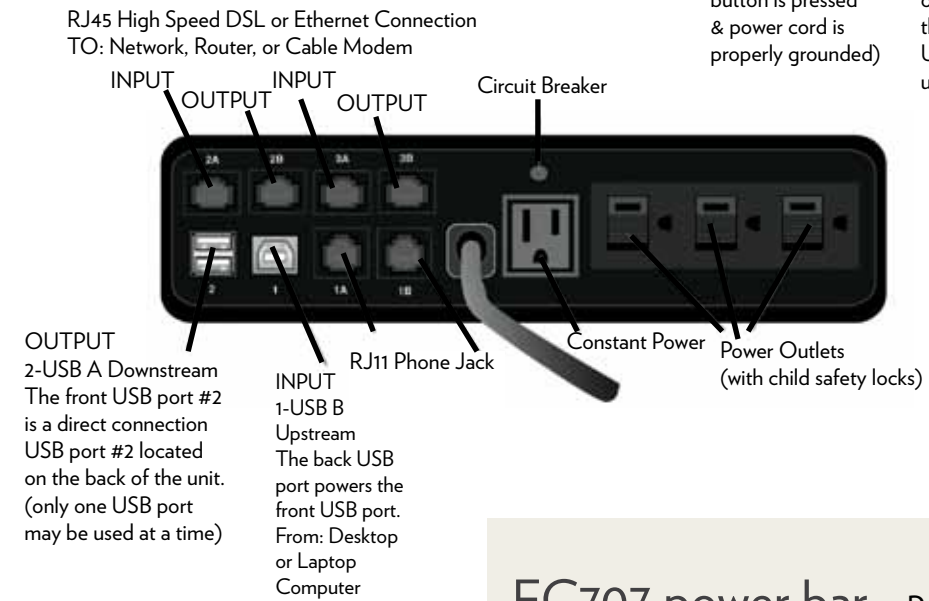

connection centers

FC625 power bar Primarily used behind credenza doors

FC620 power bar Primarily used in desk and credenza tops

FRONT

BACK

FRONT

BACK

FC707 power bar Primarily used in hutches