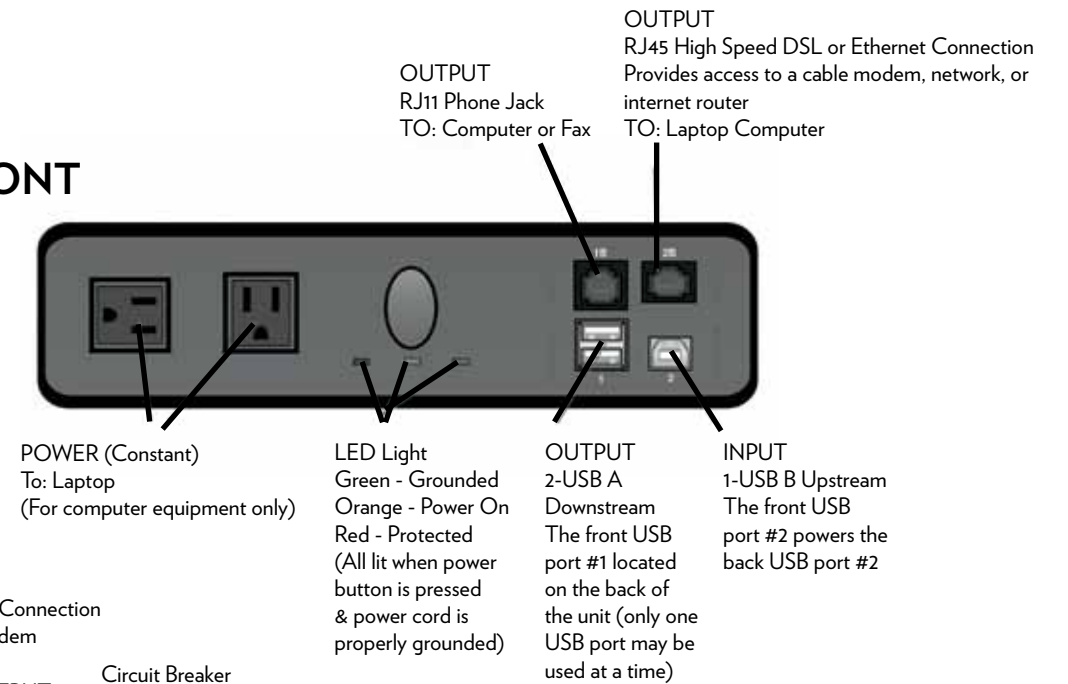

connection centers

FC625 power bar Primarily used behind credenza doors

FC620 power bar Primarily used in desk and credenza tops

FRONT

BACK

FRONT

BACK

FC707 power bar Primarily used in hutches