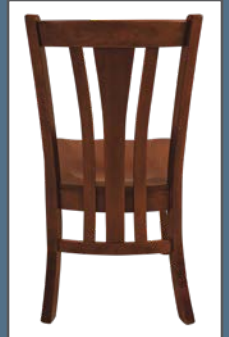

Arm Chair

overall: 23.14"w x 23.25"d x 39"h
seating: 19.5"w x 17.75"d
arm height: 25.5"
seat height: 17.75"
back height from seat: 23.25"