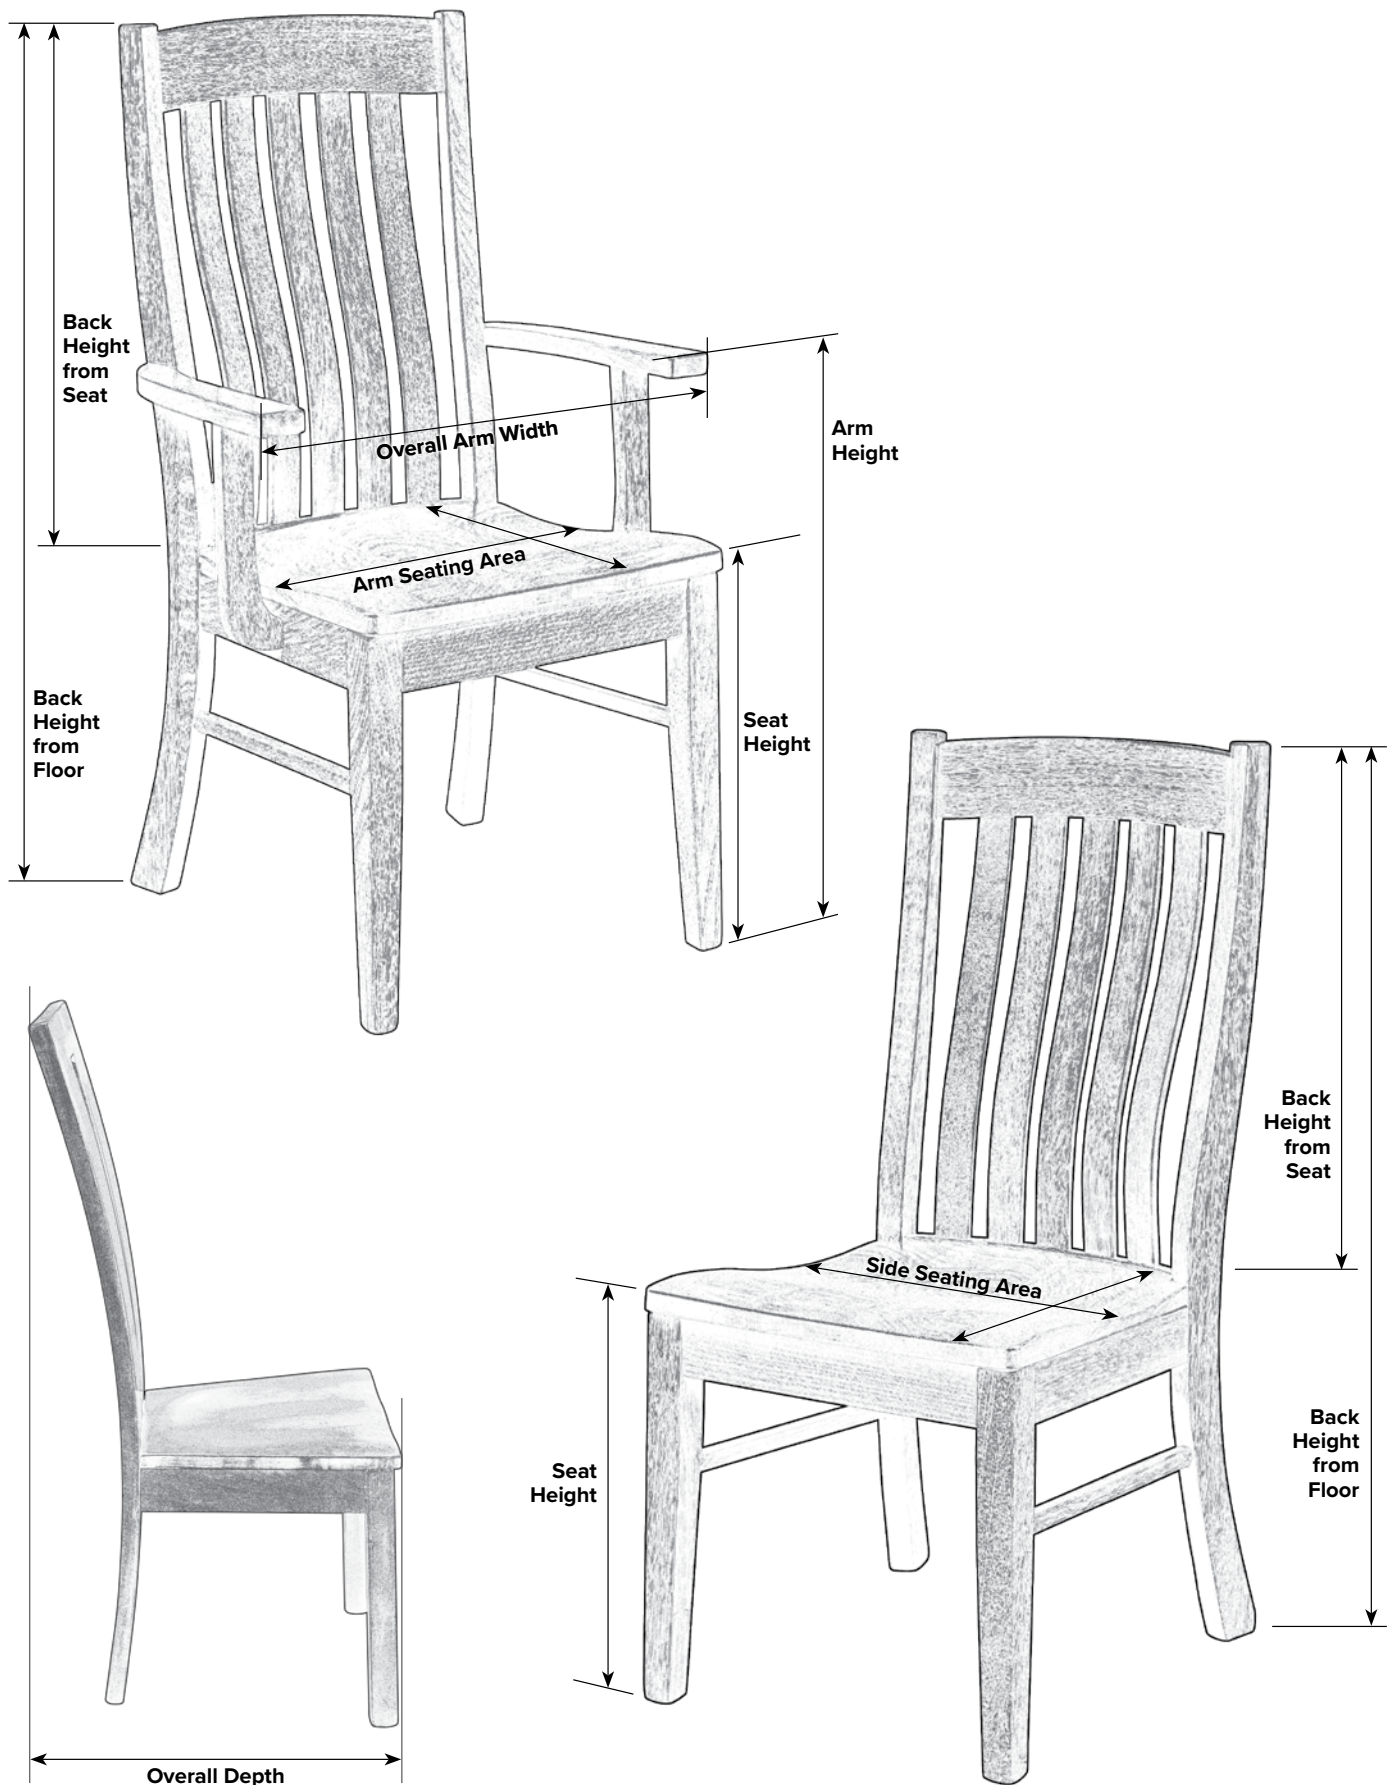

Chair Dimensions