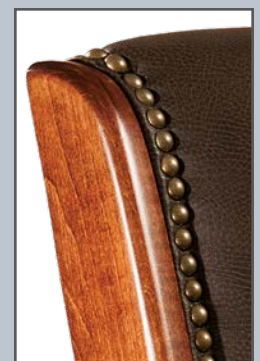

Optional Nail Head
Detail - please specify
style when ordering