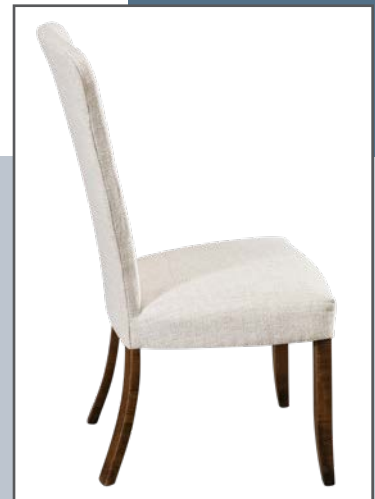

Bailey

new for
2020

- Side
- Arm
- Swivel Bar Stool
- Stationary Bar Stool
- Desk Chair

*Chairs shown
in Brown Maple
with Almond FC
42000 stain. Seat
shown in C2-34
Melody fabric.*

Side Chair

overall: 20.75"w x 26.26"d x 40.75"h
seating: 20.5"w x 18.75"d
seat height: 19.25"
back height from seat: 24.5"

Baldwin

- ▣ Side
- ▣ Arm
- ▣ Swivel Bar Stool
- ▣ Stationary Bar Stool
- ▣ Desk Chair

*Chairs shown in
Brown Maple with
Distressed Asbury
stain.*

Side Chair

overall: 20.75"w x 24"d x 41"h
seating: 20.25"w x 17.75"d
seat height: 17.5"
back height from seat: 25.25"