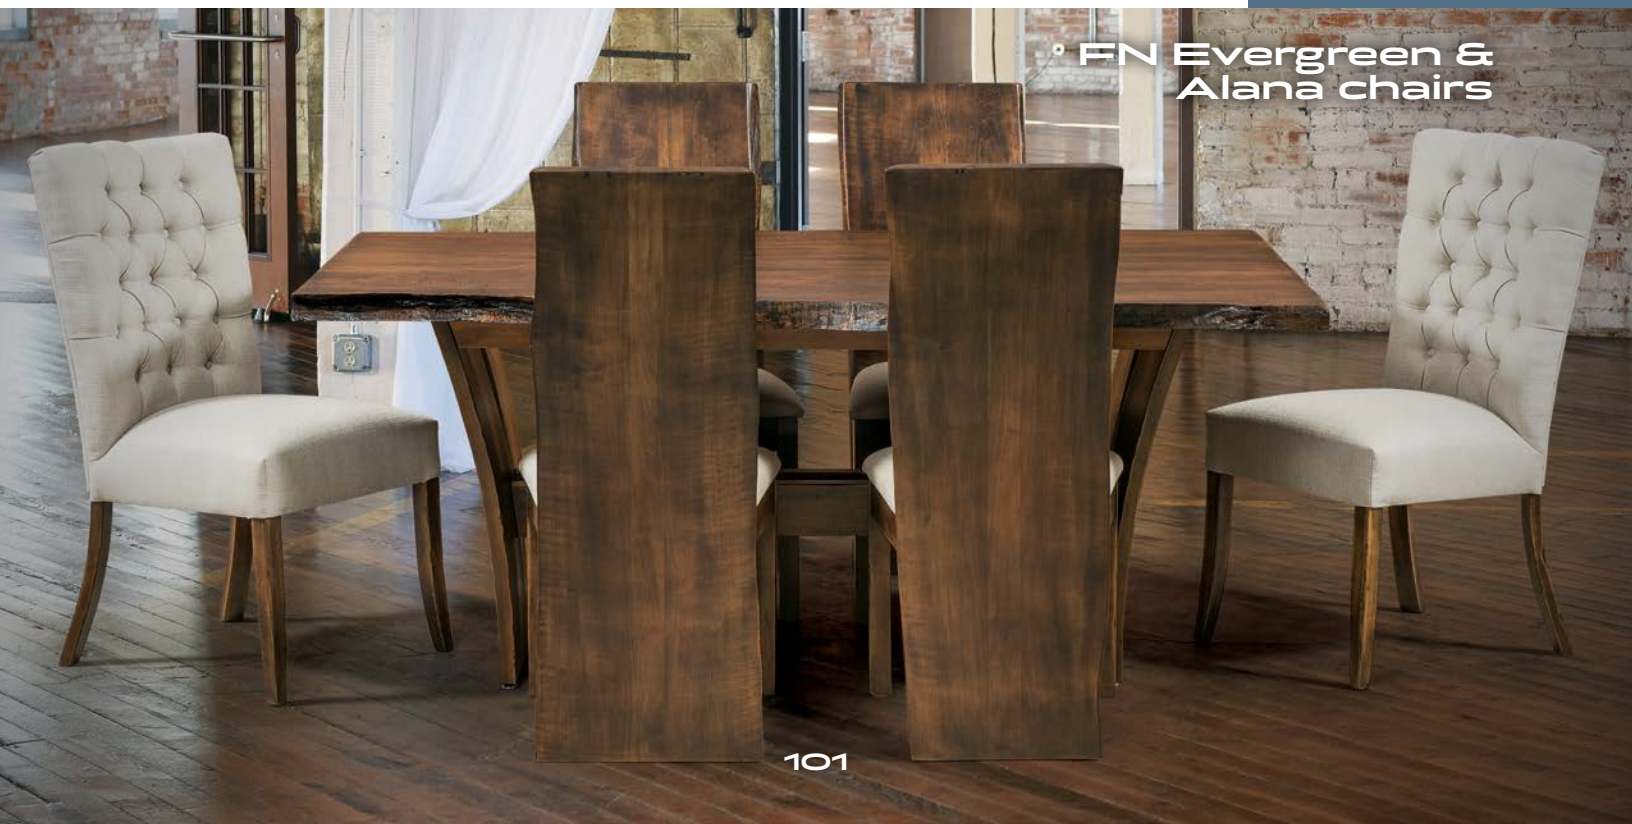

*Chair shown in
Wormy Maple with
FC 47823 Bel Air
stain. Seat shown
in 16-81 Linen
fabric.*

° FN Evergreen & Alana chairs

Fargo

- ▣ Side
- ▣ Arm
- ▣ Swivel Bar Stool
- ▣ Stationary Bar Stool
- ▣ Desk Chair