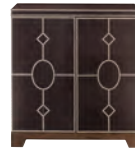

LEATHER CHEST 342-113
W 42-1/2 | D 18-1/4 | H 44 in.
W 107.95 | D 46.36 | H 111.76 cm.