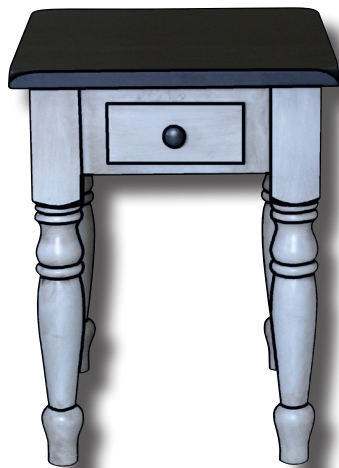

Hartland - #03

03-122-H