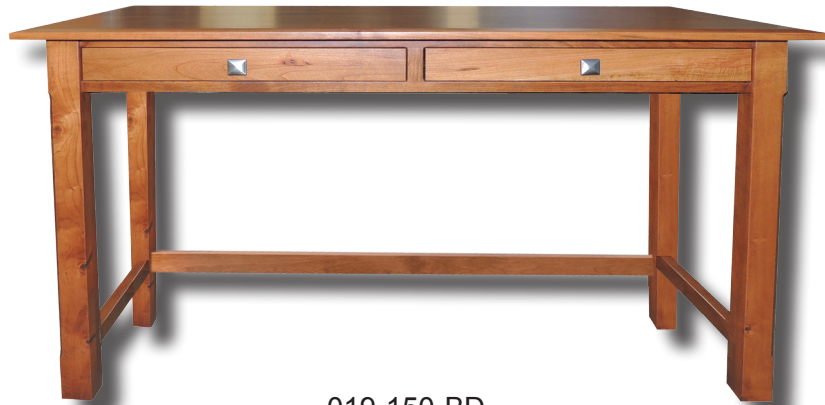

Breezeway Style - #019

Pictured in Rustic Cherry
Natural Finish

019-150-BD
with 2 Drawers