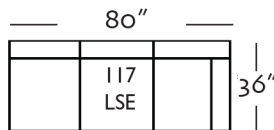

L78" x D36" x H33"

Loveseat

Loveseat-004  
L58" x D36" x H33"

Chair

Chair-006  
L33" x D36" x H33"

Ottoman

Ottoman-005  
L25" x D18" x H18"

**SKU# MDI20-2C-002**

MDI20 - Biscuit Back and Seat Cushions

2C - 2 Back Cushions/ 2 Seat Cushions

002 - Medium Sized Sofa

(Shown with Tapered Leg)

**SECTIONAL GROUP**

Left 3 Seated End with Corner

Left 3 Seated End

Left 2 Seated End

Large Armless  
L65" x D36" x H33"

Right 3 Seated End with Corner

LSE/RSE w/ Corner  
L90" x D36" x H33"

Right 3 Seated End

3 Seat LSE/RSE  
L80" x D36" x H33"

Right 2 Seated End

2 Seat LSE/RSE  
L55" x D36" x H33"