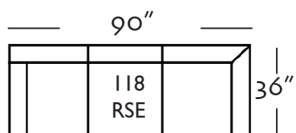

L78" x D36" x H33"

Loveseat

Loveseat-004  
L58" x D36" x H33"

Chair

Chair-006  
L33" x D36" x H33"

Ottoman

Ottoman-005  
L25" x D18" x H18"

**SKU# MDI20-2C-002**

MDI20 - Biscuit Back and Seat Cushions

2C - 2 Back Cushions/ 2 Seat Cushions

002 - Medium Sized Sofa

(Shown with Tapered Leg)

**SECTIONAL GROUP**

Left 3 Seated End with Corner

Left 3 Seated End

Left 2 Seated End

Large Armless  
L65" x D36" x H33"

Right 3 Seated End with Corner

LSE/RSE w/ Corner  
L90" x D36" x H33"

Right 3 Seated End

3 Seat LSE/RSE  
L80" x D36" x H33"

Right 2 Seated End

2 Seat LSE/RSE  
L55" x D36" x H33"