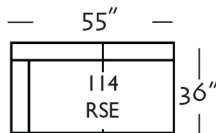

Large Armless  
L65" x D36" x H33"

Right 3 Seated End with Corner

LSE/RSE w/ Corner  
L90" x D36" x H33"

Right 3 Seated End

3 Seat LSE/RSE  
L80" x D36" x H33"

Right 2 Seated End

2 Seat LSE/RSE  
L55" x D36" x H33"

Right & Left Seated Chaise

Chaise LSC/RSC  
L37" x D88" x H33"

**100 Series**

Length    Depth    Height

**110 Series**

Length    Depth    Height

**120 Series**

Length    Depth    Height