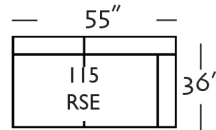

L78" x D36" x H33"

Loveseat

Loveseat-004  
L58" x D36" x H33"

Chair

Chair-006  
L33" x D36" x H33"

Ottoman

Ottoman-005  
L25" x D18" x H18"

**SKU# MDI20-2C-002**

MDI20 - Biscuit Back and Seat Cushions

2C - 2 Back Cushions/ 2 Seat Cushions

002 - Medium Sized Sofa

(Shown with Tapered Leg)

**SECTIONAL GROUP**

Left 3 Seated End with Corner

Left 3 Seated End

Left 2 Seated End

Large Armless  
L65" x D36" x H33"

Right 3 Seated End with Corner

LSE/RSE w/ Corner  
L90" x D36" x H33"

Right 3 Seated End

3 Seat LSE/RSE  
L80" x D36" x H33"

Right 2 Seated End

2 Seat LSE/RSE  
L55" x D36" x H33"