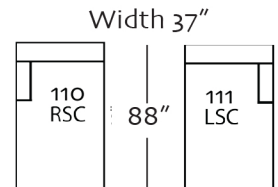

Large Armless  
L65" x D36" x H33"

Right 3 Seated End with Corner

LSE/RSE w/ Corner  
L90" x D36" x H33"

Right 3 Seated End

3 Seat LSE/RSE  
L80" x D36" x H33"

Right 2 Seated End

2 Seat LSE/RSE  
L55" x D36" x H33"

Right & Left Seated Chaise

Chaise LSC/RSC  
L37" x D88" x H33"

**100 Series**

Length    Depth    Height

**110 Series**

Length    Depth    Height

**120 Series**

Length    Depth    Height