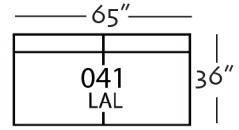

L78" x D36" x H33"

Loveseat

Loveseat-004  
L58" x D36" x H33"

Chair

Chair-006  
L33" x D36" x H33"

Ottoman

Ottoman-005  
L25" x D18" x H18"

**SKU# MDI20-2C-002**

MDI20 - Biscuit Back and Seat Cushions

2C - 2 Back Cushions/ 2 Seat Cushions

002 - Medium Sized Sofa

(Shown with Tapered Leg)

**SECTIONAL GROUP**

Left 3 Seated End with Corner

Left 3 Seated End

Left 2 Seated End

Large Armless  
L65" x D36" x H33"

Right 3 Seated End with Corner

LSE/RSE w/ Corner  
L90" x D36" x H33"

Right 3 Seated End

3 Seat LSE/RSE  
L80" x D36" x H33"

Right 2 Seated End

2 Seat LSE/RSE  
L55" x D36" x H33"