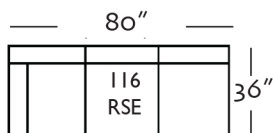

MDI20 - Biscuit Back and Seat Cushions

2C - 2 Back Cushions/ 2 Seat Cushions

002 - Medium Sized Sofa

(Shown with Tapered Leg)

**SECTIONAL GROUP**

Left 3 Seated End with Corner

Left 3 Seated End

Left 2 Seated End

Large Armless  
L65" x D36" x H33"

Right 3 Seated End with Corner

LSE/RSE w/ Corner  
L90" x D36" x H33"

Right 3 Seated End

3 Seat LSE/RSE  
L80" x D36" x H33"

Right 2 Seated End

2 Seat LSE/RSE  
L55" x D36" x H33"