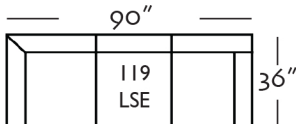

L78" x D36" x H33"

Loveseat

Loveseat-004  
L58" x D36" x H33"

Chair

Chair-006  
L33" x D36" x H33"

Ottoman

Ottoman-005  
L25" x D18" x H18"

**SKU# MDI20-2C-002**

MDI20 - Biscuit Back and Seat Cushions

2C - 2 Back Cushions/ 2 Seat Cushions

002 - Medium Sized Sofa

(Shown with Tapered Leg)

**SECTIONAL GROUP**

Left 3 Seated End with Corner

Left 3 Seated End

Left 2 Seated End

Large Armless  
L65" x D36" x H33"

Right 3 Seated End with Corner

LSE/RSE w/ Corner  
L90" x D36" x H33"

Right 3 Seated End

3 Seat LSE/RSE  
L80" x D36" x H33"

Right 2 Seated End

2 Seat LSE/RSE  
L55" x D36" x H33"