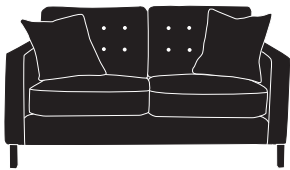

Abbott

Shown in fabric 11891-23. Latte wood finish.

N120-002 Sofa: L86 x D34 x H34

cm: L218 x D86 x H86

Seat Height: 20" Seat Depth: 22" Arm Height: 26" Width Between Arms: 76"

N120-004 Loveseat: L64 x D34 x H34

cm: L163 x D86 x H86

N120-006 Chair: L32 x D34 x H34

cm: L81 x D86 x H86

N120-005 Ottoman: L29 x D24 x H17

cm: L74 x D61 x H43

Standard Features	N120-002	N120-004	N120-006	N120-005
Loose Back	✓	✓	✓	N/A
Two 18" Welfed Down Throw Pillows (TP)	✓	✓	N/A	N/A
Wood Finishes	✓	✓	✓	✓
300CC Cushion	✓	✓	✓	✓
Suspension System	sinuous	sinuous	sinuous	webbing
Options-See Price List for Prices				
Feather Soft Cushion Package	✓	✓	✓	✓
Fitted Arm Covers	✓	✓	✓	N/A
Contrast Welt and Buttons	✓	✓	✓	✓ (no buttons)
Fringe	✓	✓	N/A	N/A
Extra Firm Cushion	✓	✓	✓	N/A
M850 Cushion	✓	✓	✓	✓