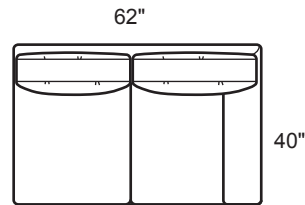

1251-LRLB Leather RAF Loveseat