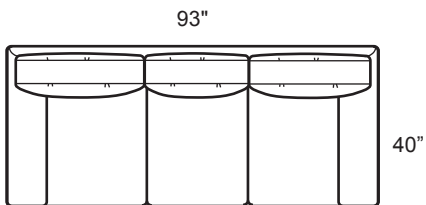

1251-GALB Leather Grand Sofa
1251-GQLB Leather Grand Queen Slip
1251-GQLBM Air Mattress

1251-XLLB
Leather LAF Sofa with Right Corner

1251-XRLB
Leather RAF Sofa with Left Corner

Style Information
Overall Height: 37
Arm Height: 26
Back Height: 32
Seat Height: 18
Seat Depth: 21
Blend Down Seats, Fiber Backs
Not to scale