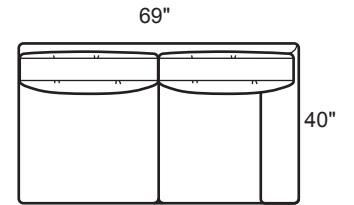

1251-FRLB Leather RAF Full Slip
1251-FRLBM Air Mattress
1251-PRLB Leather RAF Apt Sofa