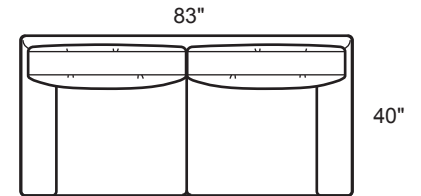

1251-SALB Leather Sofa
1251-QALB Leather Queen Slip
1251-QALBM Air Mattress