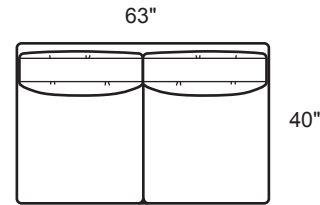

1251-FOLB Leather Armless Full Slip
1251-FOLBM Air Mattress
1251-LOLB Leather Armless Loveseat