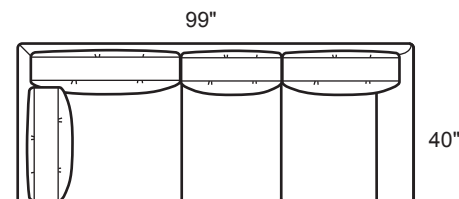

1251-GALB Leather Grand Sofa
1251-GQLB Leather Grand Queen Slip
1251-GQLBM Air Mattress

1251-XLLB
Leather LAF Sofa with Right Corner

1251-XRLB
Leather RAF Sofa with Left Corner

Style Information
Overall Height: 37
Arm Height: 26
Back Height: 32
Seat Height: 18
Seat Depth: 21
Blend Down Seats, Fiber Backs
Not to scale