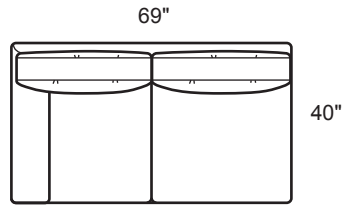

1251-FLLB Leather LAF Full Slip
1251-FLLBM Air Mattress
1251-PLLB Leather LAF Apt Sofa