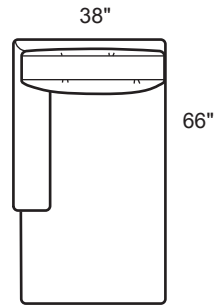

1251-CLLB
Leather LAF Chaise