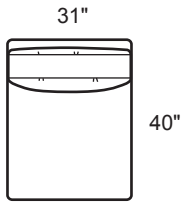

1251-LEATHER SERIES

10/2012

1251-AOLB
Leather Armless Chair