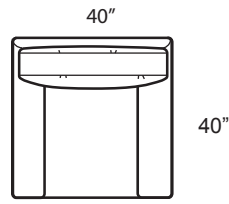

1251-CSLB
Leather Swivel Chair