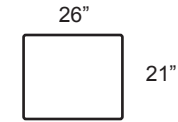

1251-OCLB
Leather Ottoman