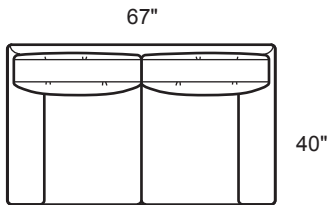

1251-LALB Leather Loveseat