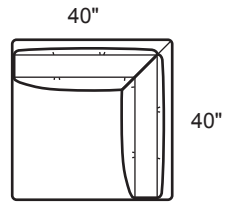

1251-EELB
Leather Corner