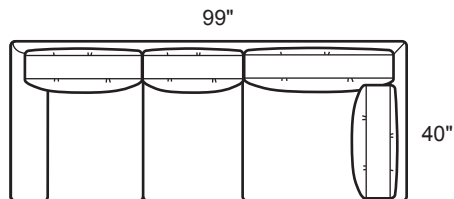

1251-GALB Leather Grand Sofa
1251-GQLB Leather Grand Queen Slip
1251-GQLBM Air Mattress

1251-XLLB
Leather LAF Sofa with Right Corner

1251-XRLB
Leather RAF Sofa with Left Corner

Style Information
Overall Height: 37
Arm Height: 26
Back Height: 32
Seat Height: 18
Seat Depth: 21
Blend Down Seats, Fiber Backs
Not to scale