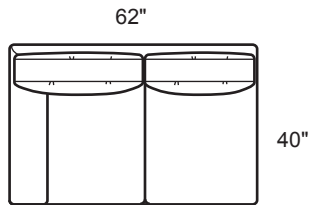

1251-LLLB Leather LAF Loveseat