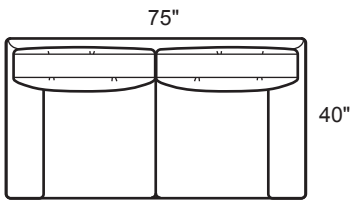

1251-FALB Leather Full Slip
1251-FALBM Air Mattress
1251-PALB Leather Apt Sofa