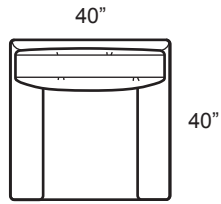

1251-CALB
Leather Chair