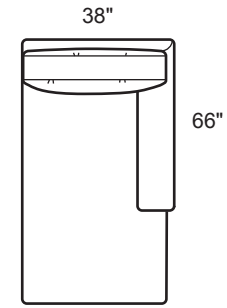

1251-CRLB
Leather RAF Chaise