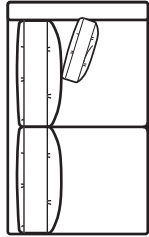

35"

0555-LOB Armless Loveseat
0555-FOB Armless Full Sleeper
0555-FOBM Air Mattress

68"

35"

0555-PRB RAF Apt. Sofa
0555-FRB RAF Full Sleeper
0555-FRBM Air Mattress

86"

35"

0555-GAB Sofa
0555-QQB Queen Sleeper
0555-QQBM Air Mattress

63"

35"

0555-LAB Loveseat

58"

35"

0555-LLB LAF Loveseat

58"

35"

0555-LRB RAF Loveseat

28"

21"

0555-OAB Ottoman

45"

30"

0555-O2B Large Ottoman
0555-20B Storage Ottoman

86"

0555-XLB Left One Arm Sofa
with Right Corner

90"

35"

0555-XRB Right One Arm Sofa
with Left Corner

STYLE INFORMATION

Overall Height: 37"
Arm Height: 26"
Back Height: 30"
Seat Height: 19"
Seat Depth: 22"
Blend Down Seats, Backs
18" Boxed Pillows with Blend Fill