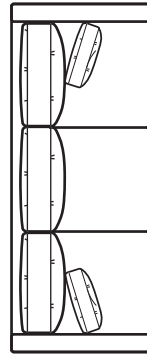

63"

35"

0555-LAB Loveseat

58"

35"

0555-LLB LAF Loveseat

58"

35"

0555-LRB RAF Loveseat

28"

21"

0555-OAB Ottoman

45"

30"

0555-O2B Large Ottoman
0555-20B Storage Ottoman

86"

0555-XLB Left One Arm Sofa
with Right Corner

90"

35"

0555-XRB Right One Arm Sofa
with Left Corner

STYLE INFORMATION

Overall Height: 37"
Arm Height: 26"
Back Height: 30"
Seat Height: 19"
Seat Depth: 22"
Blend Down Seats, Backs
18" Boxed Pillows with Blend Fill