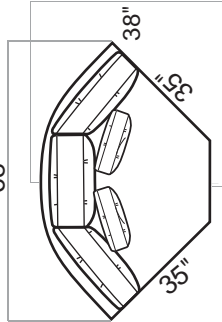

38"

35"

0555-WEB Curved Wedge

90"