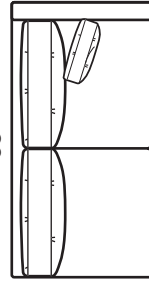

35"

35"

0555-EEB Corner

44"

35"

0555-ELB LAF Chair

44"

35"

0555-ERB RAF Chair

73"

35"

0555-PAB Apartment Sofa
0555-FAB Full Sleeper
0555-FABM Air Mattress

68"

35"

0555-PLB LAF Apt. Sofa
0555-FLB LAF Full Sleeper
0555-FLBM Air Mattress

64"

35"

0555-LOB Armless Loveseat
0555-FOB Armless Full Sleeper
0555-FOBM Air Mattress

68"

35"

0555-PRB RAF Apt. Sofa
0555-FRB RAF Full Sleeper
0555-FRBM Air Mattress

86"

35"

0555-GAB Sofa
0555-QQB Queen Sleeper
0555-QQBM Air Mattress

0555-XLB Left One Arm Sofa
with Right Corner

90"

35"

0555-XRB Right One Arm Sofa
with Left Corner

STYLE INFORMATION

Overall Height: 37"
Arm Height: 26"
Back Height: 30"
Seat Height: 19"
Seat Depth: 22"
Blend Down Seats, Backs
18" Boxed Pillows with Blend Fill