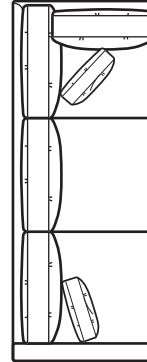

0555-LRB RAF Loveseat

28"

21"

0555-OAB Ottoman

45"

30"

0555-O2B Large Ottoman
0555-20B Storage Ottoman

86"

35"

0555-SAB Sofa
0555-QAB Queen Sleeper
0555-QABM Air Mattress

68"

38"

35"

0555-WEB Curved Wedge

90"

35"

0555-XLB Left One Arm Sofa
with Right Corner

90"

35"

0555-XRB Right One Arm Sofa
with Left Corner

STYLE INFORMATION

Overall Height: 37"
Arm Height: 26"
Back Height: 30"
Seat Height: 19"
Seat Depth: 22"
Blend Down Seats, Backs
18" Boxed Pillows with Blend Fill