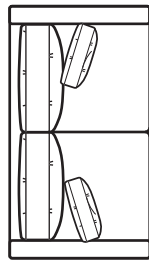

0555-ERB RAF Chair

73"

35"

0555-PAB Apartment Sofa
0555-FAB Full Sleeper
0555-FABM Air Mattress

68"

35"

0555-PLB LAF Apt. Sofa
0555-FLB LAF Full Sleeper
0555-FLBM Air Mattress

64"

35"

0555-LOB Armless Loveseat
0555-FOB Armless Full Sleeper
0555-FOBM Air Mattress

68"

35"

0555-PRB RAF Apt. Sofa
0555-FRB RAF Full Sleeper
0555-FRBM Air Mattress

86"

35"

0555-GAB Sofa
0555-QQB Queen Sleeper
0555-QQBM Air Mattress

63"

35"

0555-LAB Loveseat

58"

35"

0555-LLB LAF Loveseat

58"

35"

0555-XLB Left One Arm Sofa
with Right Corner

90"

35"

0555-XRB Right One Arm Sofa
with Left Corner

STYLE INFORMATION

Overall Height: 37"
Arm Height: 26"
Back Height: 30"
Seat Height: 19"
Seat Depth: 22"
Blend Down Seats, Backs
18" Boxed Pillows with Blend Fill