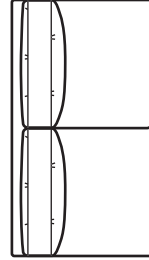

35"

35"

0555-EEB Corner

44"

35"

0555-ELB LAF Chair

44"

35"

0555-ERB RAF Chair

73"

35"

0555-PAB Apartment Sofa
0555-FAB Full Sleeper
0555-FABM Air Mattress

68"

35"

0555-PLB LAF Apt. Sofa
0555-FLB LAF Full Sleeper
0555-FLBM Air Mattress

64"

35"

0555-LOB Armless Loveseat
0555-FOB Armless Full Sleeper
0555-FOBM Air Mattress

68"

35"

0555-PRB RAF Apt. Sofa
0555-FRB RAF Full Sleeper
0555-FRBM Air Mattress

86"

35"

0555-GAB Sofa
0555-QQB Queen Sleeper
0555-QQBM Air Mattress

0555-XLB Left One Arm Sofa
with Right Corner

90"

35"

0555-XRB Right One Arm Sofa
with Left Corner

STYLE INFORMATION

Overall Height: 37"
Arm Height: 26"
Back Height: 30"
Seat Height: 19"
Seat Depth: 22"
Blend Down Seats, Backs
18" Boxed Pillows with Blend Fill