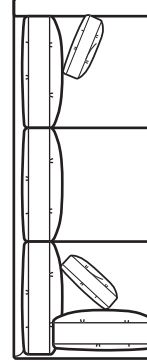

0555-LRB RAF Loveseat

28"

21"

0555-OAB Ottoman

45"

30"

0555-O2B Large Ottoman
0555-20B Storage Ottoman

86"

35"

0555-SAB Sofa
0555-QAB Queen Sleeper
0555-QABM Air Mattress

68"

38"

35"

0555-WEB Curved Wedge

90"

35"

0555-XLB Left One Arm Sofa
with Right Corner

90"

35"

0555-XRB Right One Arm Sofa
with Left Corner

STYLE INFORMATION

Overall Height: 37"
Arm Height: 26"
Back Height: 30"
Seat Height: 19"
Seat Depth: 22"
Blend Down Seats, Backs
18" Boxed Pillows with Blend Fill