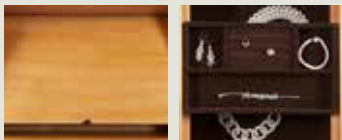

Concealed storage compartment and felt jewelry tray in Dresser.