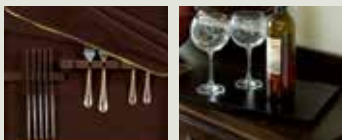

The Sideboard and Buffet offer protected storage for flatware.

The Sideboard has a removable serving board.