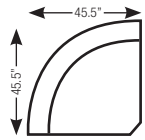

LA-Z-BOY® SECTIONAL GROUP

03C-593
CORNER UNIT

03D-593
LEFT ARM SITTING SOFA

03E-593
RIGHT ARM SITTING SOFA

03M-593
ARMLESS MIDDLE

03L-593
LEFT ARM SITTING CHAISE

03R-593
RIGHT ARM SITTING CHAISE

061-593 SOFA
051-593 QUEEN SLEEP SOFA
39" H x 77" W x 38" D

062-593 APARTMENT SOFA
052-593 FULL SLEEP SOFA
39" H x 69" W x 38" D

023-593
STATIONARY CHAIR
39" H x 32" W x 38" D

024-593
OTTOMAN
19" H x 27" W x 24" D

Choose an arrangement shown below or create the one that suits your home.

03C-593
CORNER UNIT
39.5" H x 60" W x 38" D

03M-593
ARMLESS MIDDLE
39.5" H x 26" W x 38" D

03D-593
LEFT ARM SITTING SOFA
39.5" H x 52" W x 38" D

03E-593
RIGHT ARM SITTING SOFA
39.5" H x 52" W x 38" D

03R-593
RIGHT ARM SITTING CHAISE
39.5" H x 30" W x 66" D

03L-593
LEFT ARM SITTING CHAISE
39.5" H x 30" W x 66" D

La-Z-Boy products are hand-crafted and variations from standard dimensions and appearance can occur.