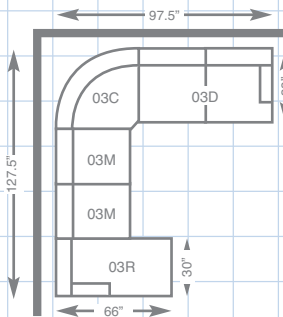

LA-Z-BOY® SECTIONAL GROUP

03C-593
CORNER UNIT

03D-593
LEFT ARM SITTING SOFA

03E-593
RIGHT ARM SITTING SOFA

03M-593
ARMLESS MIDDLE

03L-593
LEFT ARM SITTING CHAISE

03R-593
RIGHT ARM SITTING CHAISE

061-593 SOFA
051-593 QUEEN SLEEP SOFA
39" H x 77" W x 38" D

062-593 APARTMENT SOFA
052-593 FULL SLEEP SOFA
39" H x 69" W x 38" D

023-593
STATIONARY CHAIR
39" H x 32" W x 38" D

024-593
OTTOMAN
19" H x 27" W x 24" D

Choose an arrangement shown below or create the one that suits your home.

03C-593
CORNER UNIT
39.5" H x 60" W x 38" D

03M-593
ARMLESS MIDDLE
39.5" H x 26" W x 38" D

03D-593
LEFT ARM SITTING SOFA
39.5" H x 52" W x 38" D

03E-593
RIGHT ARM SITTING SOFA
39.5" H x 52" W x 38" D

03R-593
RIGHT ARM SITTING CHAISE
39.5" H x 30" W x 66" D

03L-593
LEFT ARM SITTING CHAISE
39.5" H x 30" W x 66" D

La-Z-Boy products are hand-crafted and variations from standard dimensions and appearance can occur.