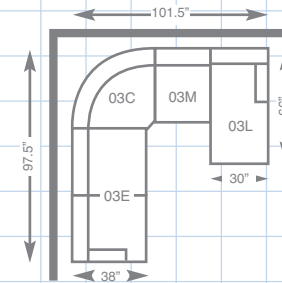

062-593 APARTMENT SOFA
052-593 FULL SLEEP SOFA
39" H x 69" W x 38" D

023-593
STATIONARY CHAIR
39" H x 32" W x 38" D

024-593
OTTOMAN
19" H x 27" W x 24" D

Choose an arrangement shown below or create the one that suits your home.

03C-593
CORNER UNIT
39.5" H x 60" W x 38" D

03M-593
ARMLESS MIDDLE
39.5" H x 26" W x 38" D

03D-593
LEFT ARM SITTING SOFA
39.5" H x 52" W x 38" D

03E-593
RIGHT ARM SITTING SOFA
39.5" H x 52" W x 38" D

03R-593
RIGHT ARM SITTING CHAISE
39.5" H x 30" W x 66" D

03L-593
LEFT ARM SITTING CHAISE
39.5" H x 30" W x 66" D

La-Z-Boy products are hand-crafted and variations from standard dimensions and appearance can occur.