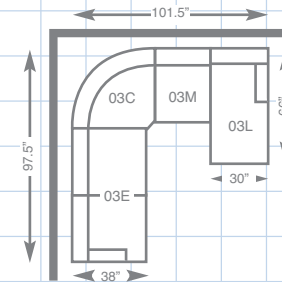

062-593 APARTMENT SOFA
052-593 FULL SLEEP SOFA
39" H x 69" W x 38" D

023-593
STATIONARY CHAIR
39" H x 32" W x 38" D

024-593
OTTOMAN
19" H x 27" W x 24" D

Choose an arrangement shown below or create the one that suits your home.

03C-593
CORNER UNIT
39.5" H x 60" W x 38" D

03M-593
ARMLESS MIDDLE
39.5" H x 26" W x 38" D

03D-593
LEFT ARM SITTING SOFA
39.5" H x 52" W x 38" D

03E-593
RIGHT ARM SITTING SOFA
39.5" H x 52" W x 38" D

03R-593
RIGHT ARM SITTING CHAISE
39.5" H x 30" W x 66" D

03L-593
LEFT ARM SITTING CHAISE
39.5" H x 30" W x 66" D

La-Z-Boy products are hand-crafted and variations from standard dimensions and appearance can occur.