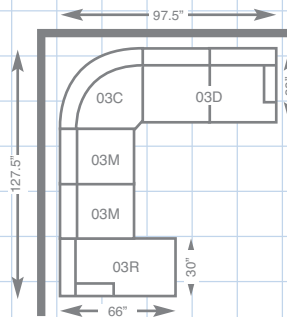

LA-Z-BOY® SECTIONAL GROUP

03C-593
CORNER UNIT

03D-593
LEFT ARM SITTING SOFA

03E-593
RIGHT ARM SITTING SOFA

03M-593
ARMLESS MIDDLE

03L-593
LEFT ARM SITTING CHAISE

03R-593
RIGHT ARM SITTING CHAISE

061-593 SOFA
051-593 QUEEN SLEEP SOFA
39" H x 77" W x 38" D

062-593 APARTMENT SOFA
052-593 FULL SLEEP SOFA
39" H x 69" W x 38" D

023-593
STATIONARY CHAIR
39" H x 32" W x 38" D

024-593
OTTOMAN
19" H x 27" W x 24" D

Choose an arrangement shown below or create the one that suits your home.

03C-593
CORNER UNIT
39.5" H x 60" W x 38" D

03M-593
ARMLESS MIDDLE
39.5" H x 26" W x 38" D

03D-593
LEFT ARM SITTING SOFA
39.5" H x 52" W x 38" D

03E-593
RIGHT ARM SITTING SOFA
39.5" H x 52" W x 38" D

03R-593
RIGHT ARM SITTING CHAISE
39.5" H x 30" W x 66" D

03L-593
LEFT ARM SITTING CHAISE
39.5" H x 30" W x 66" D

La-Z-Boy products are hand-crafted and variations from standard dimensions and appearance can occur.