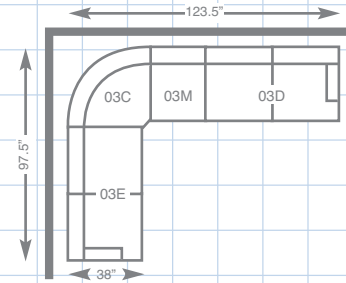

062-593 APARTMENT SOFA
052-593 FULL SLEEP SOFA
39" H x 69" W x 38" D

023-593
STATIONARY CHAIR
39" H x 32" W x 38" D

024-593
OTTOMAN
19" H x 27" W x 24" D

Choose an arrangement shown below or create the one that suits your home.

03C-593
CORNER UNIT
39.5" H x 60" W x 38" D

03M-593
ARMLESS MIDDLE
39.5" H x 26" W x 38" D

03D-593
LEFT ARM SITTING SOFA
39.5" H x 52" W x 38" D

03E-593
RIGHT ARM SITTING SOFA
39.5" H x 52" W x 38" D

03R-593
RIGHT ARM SITTING CHAISE
39.5" H x 30" W x 66" D

03L-593
LEFT ARM SITTING CHAISE
39.5" H x 30" W x 66" D

La-Z-Boy products are hand-crafted and variations from standard dimensions and appearance can occur.