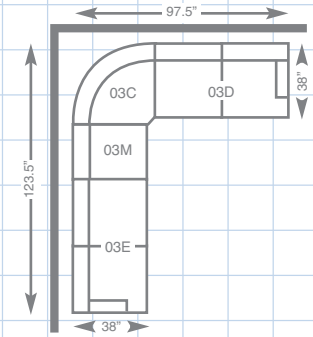

062-593 APARTMENT SOFA
052-593 FULL SLEEP SOFA
39" H x 69" W x 38" D

023-593
STATIONARY CHAIR
39" H x 32" W x 38" D

024-593
OTTOMAN
19" H x 27" W x 24" D

Choose an arrangement shown below or create the one that suits your home.

03C-593
CORNER UNIT
39.5" H x 60" W x 38" D

03M-593
ARMLESS MIDDLE
39.5" H x 26" W x 38" D

03D-593
LEFT ARM SITTING SOFA
39.5" H x 52" W x 38" D

03E-593
RIGHT ARM SITTING SOFA
39.5" H x 52" W x 38" D

03R-593
RIGHT ARM SITTING CHAISE
39.5" H x 30" W x 66" D

03L-593
LEFT ARM SITTING CHAISE
39.5" H x 30" W x 66" D

La-Z-Boy products are hand-crafted and variations from standard dimensions and appearance can occur.