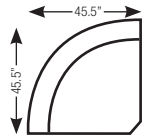

LA-Z-BOY® SECTIONAL GROUP

03C-593
CORNER UNIT

03D-593
LEFT ARM SITTING SOFA

03E-593
RIGHT ARM SITTING SOFA

03M-593
ARMLESS MIDDLE

03L-593
LEFT ARM SITTING CHAISE

03R-593
RIGHT ARM SITTING CHAISE

061-593 SOFA
051-593 QUEEN SLEEP SOFA
39" H x 77" W x 38" D

062-593 APARTMENT SOFA
052-593 FULL SLEEP SOFA
39" H x 69" W x 38" D

023-593
STATIONARY CHAIR
39" H x 32" W x 38" D

024-593
OTTOMAN
19" H x 27" W x 24" D

Choose an arrangement shown below or create the one that suits your home.

03C-593
CORNER UNIT
39.5" H x 60" W x 38" D

03M-593
ARMLESS MIDDLE
39.5" H x 26" W x 38" D

03D-593
LEFT ARM SITTING SOFA
39.5" H x 52" W x 38" D

03E-593
RIGHT ARM SITTING SOFA
39.5" H x 52" W x 38" D

03R-593
RIGHT ARM SITTING CHAISE
39.5" H x 30" W x 66" D

03L-593
LEFT ARM SITTING CHAISE
39.5" H x 30" W x 66" D

La-Z-Boy products are hand-crafted and variations from standard dimensions and appearance can occur.