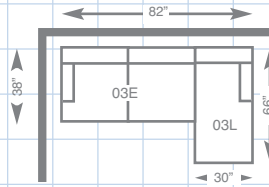

03C-593
CORNER UNIT
39.5" H x 60" W x 38" D

03M-593
ARMLESS MIDDLE
39.5" H x 26" W x 38" D

03D-593
LEFT ARM SITTING SOFA
39.5" H x 52" W x 38" D

03E-593
RIGHT ARM SITTING SOFA
39.5" H x 52" W x 38" D

03R-593
RIGHT ARM SITTING CHAISE
39.5" H x 30" W x 66" D

03L-593
LEFT ARM SITTING CHAISE
39.5" H x 30" W x 66" D

La-Z-Boy products are hand-crafted and variations from standard dimensions and appearance can occur.