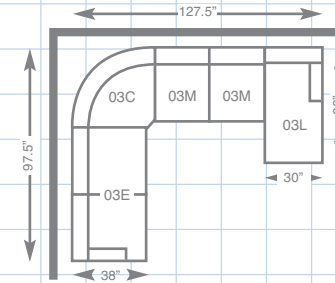

062-593 APARTMENT SOFA
052-593 FULL SLEEP SOFA
39" H x 69" W x 38" D

023-593
STATIONARY CHAIR
39" H x 32" W x 38" D

024-593
OTTOMAN
19" H x 27" W x 24" D

Choose an arrangement shown below or create the one that suits your home.

03C-593
CORNER UNIT
39.5" H x 60" W x 38" D

03M-593
ARMLESS MIDDLE
39.5" H x 26" W x 38" D

03D-593
LEFT ARM SITTING SOFA
39.5" H x 52" W x 38" D

03E-593
RIGHT ARM SITTING SOFA
39.5" H x 52" W x 38" D

03R-593
RIGHT ARM SITTING CHAISE
39.5" H x 30" W x 66" D

03L-593
LEFT ARM SITTING CHAISE
39.5" H x 30" W x 66" D

La-Z-Boy products are hand-crafted and variations from standard dimensions and appearance can occur.