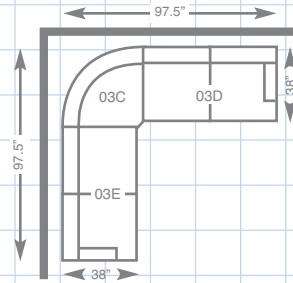

062-593 APARTMENT SOFA
052-593 FULL SLEEP SOFA
39" H x 69" W x 38" D

023-593
STATIONARY CHAIR
39" H x 32" W x 38" D

024-593
OTTOMAN
19" H x 27" W x 24" D

Choose an arrangement shown below or create the one that suits your home.

03C-593
CORNER UNIT
39.5" H x 60" W x 38" D

03M-593
ARMLESS MIDDLE
39.5" H x 26" W x 38" D

03D-593
LEFT ARM SITTING SOFA
39.5" H x 52" W x 38" D

03E-593
RIGHT ARM SITTING SOFA
39.5" H x 52" W x 38" D

03R-593
RIGHT ARM SITTING CHAISE
39.5" H x 30" W x 66" D

03L-593
LEFT ARM SITTING CHAISE
39.5" H x 30" W x 66" D

La-Z-Boy products are hand-crafted and variations from standard dimensions and appearance can occur.