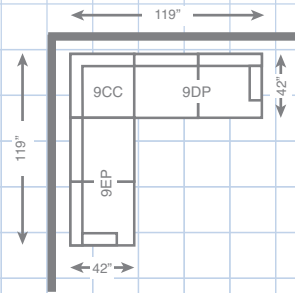

9DP-897  
LEFT ARM SITTING  
POWER RECLINING  
LOVESEAT

9EP-897  
RIGHT ARM SITTING  
POWER RECLINING  
LOVESEAT

9CC-897  
CORNER UNIT

90M-897  
ARMLESS MIDDLE

92P-897  
RECLINING 2 SEAT SOFA  
39" H X 81.5" W X 42" D

95P-897  
RECLINING  
CHAIR-AND-A-HALF  
39" H X 46.5" W X 42" D

Choose an arrangement shown below or create the one that suits your home.

9DP-897  
LEFT ARM SITTING POWER  
RECLINING LOVESEAT  
39" H x 76.5" W x 42" D

9EP-897  
RIGHT ARM SITTING POWER  
RECLINING LOVESEAT  
39" H x 76.5" W x 42" D

9CC-897  
CORNER  
39" H x 58" W x 41.5" D

90M-897  
ARMLESS CHAIR  
39" H x 36.5" W x 42" D

Connect with us

La-Z-Boy products are hand-crafted and variations from standard dimensions and appearance can occur.