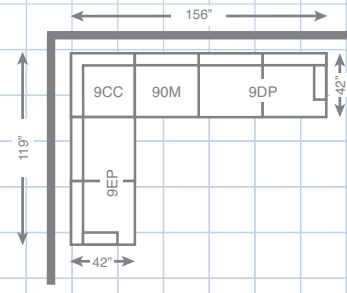

9DP-897  
LEFT ARM SITTING  
POWER RECLINING  
LOVESEAT

9EP-897  
RIGHT ARM SITTING  
POWER RECLINING  
LOVESEAT

9CC-897  
CORNER UNIT

90M-897  
ARMLESS MIDDLE

92P-897  
RECLINING 2 SEAT SOFA  
39" H X 81.5" W X 42" D

95P-897  
RECLINING  
CHAIR-AND-A-HALF  
39" H X 46.5" W X 42" D

Choose an arrangement shown below or create the one that suits your home.

9DP-897  
LEFT ARM SITTING POWER  
RECLINING LOVESEAT  
39" H x 76.5" W x 42" D

9EP-897  
RIGHT ARM SITTING POWER  
RECLINING LOVESEAT  
39" H x 76.5" W x 42" D

9CC-897  
CORNER  
39" H x 58" W x 41.5" D

90M-897  
ARMLESS CHAIR  
39" H x 36.5" W x 42" D

Connect with us

La-Z-Boy products are hand-crafted and variations from standard dimensions and appearance can occur.