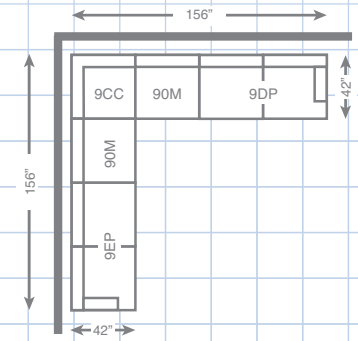

9DP-897  
LEFT ARM SITTING  
POWER RECLINING  
LOVESEAT

9EP-897  
RIGHT ARM SITTING  
POWER RECLINING  
LOVESEAT

9CC-897  
CORNER UNIT

90M-897  
ARMLESS MIDDLE

92P-897  
RECLINING 2 SEAT SOFA  
39" H X 81.5" W X 42" D

95P-897  
RECLINING  
CHAIR-AND-A-HALF  
39" H X 46.5" W X 42" D

Choose an arrangement shown below or create the one that suits your home.

9DP-897  
LEFT ARM SITTING POWER  
RECLINING LOVESEAT  
39" H x 76.5" W x 42" D

9EP-897  
RIGHT ARM SITTING POWER  
RECLINING LOVESEAT  
39" H x 76.5" W x 42" D

9CC-897  
CORNER  
39" H x 58" W x 41.5" D

90M-897  
ARMLESS CHAIR  
39" H x 36.5" W x 42" D

Connect with us

La-Z-Boy products are hand-crafted and variations from standard dimensions and appearance can occur.