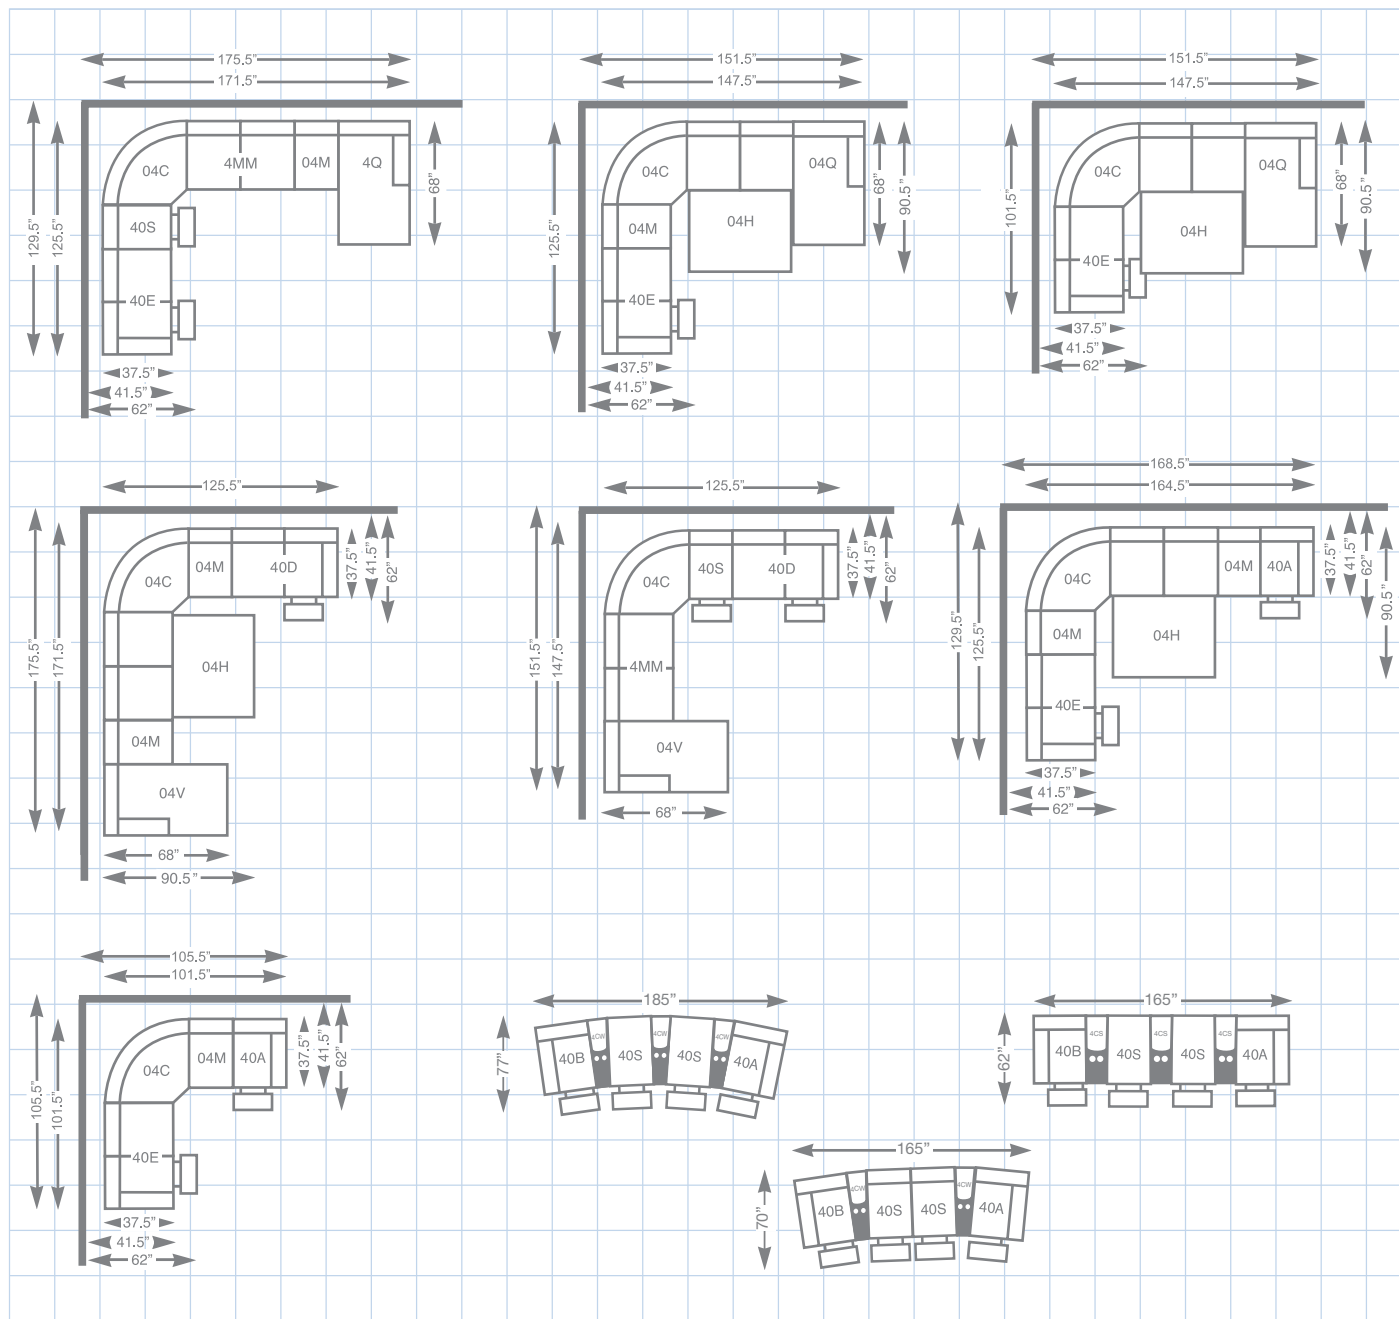

Choose an arrangement shown below or create the one that suits your home.

- 40A-420 NON-POWER
  4AP-420 POWER
  LEFT ARM SITTING RECLINER
  40" H x 34.5" W x 37.5" D
- 40B-420 NON-POWER
  4BP-420 POWER
  RIGHT ARM SITTING RECLINER
  40" H x 34.5" W x 37.5" D

- 40D-420 NON-POWER
  4DP-420 POWER
  LEFT ARM RECLINER
  with ARMLESS MIDDLE
  40" H x 58.5" W x 37.5" D
- 40E-420 NON-POWER
  4EP-420 POWER
  RIGHT ARM RECLINER
  with ARMLESS MIDDLE
  40" H x 58.5" W x 37.5" D

- 04C-420
  CORNER UNIT
  40" H x 60" W x 36" D
- 04H-420
  ARMLESS FULL SLEEP SOFA
  40" H x 63" W x 37.5" D

- 04M-420
  ARMLESS MIDDLE
  40" H x 24" W x 37.5" D
- 4MM-420
  ARMLESS SOFA
  40" H x 63" W x 37.5" D

- 04Q/04V-420
  LEFT/RIGHT ARM
  SITTING CHAISE
  40" H x 41.5" W x 68" D
- 40S-420 NON-POWER
  4SP-420 POWER
  ARMLESS RECLINER
  40" H x 24" W x 37.5" D

- 4CN-420
  NARROW
  WEDGE CONSOLE
  34.5" H x 15.5" W x 37.5" D
- 4CS-420
  STORAGE CONSOLE
  34.5" H x 15.5" W x 38.5" D
- 4CW-420
  WEDGE CONSOLE
  34.5" H x 23.5" W x 36.5" D

La-Z-Boy products are hand-crafted and variations from standard dimensions and appearance can occur.