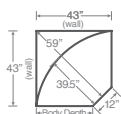

4CW-720
WEDGE CONSOLE

410-720 or 41P-720 (POWER)
RECLINER
41" H x 50.5" W x 39" D

Choose an arrangement shown below or create the one that suits your home.

40A-720 NON-POWER
4AP-720 POWER
LEFT ARM SITTING RECLINER
41" H x 42" W x 39" D
FULLY EXTENDED 65"

40B-720 NON-POWER
4BP-720 POWER
RIGHT ARM SITTING RECLINER
41" H x 42" W x 39" D
FULLY EXTENDED 65"

04C-720
CORNER UNIT
41" H x 60" W x 39" D

04M-720
ARMLESS MIDDLE
41" H x 33.5" W x 39" D

40S-720
ARMLESS RECLINER
41" H x 33.5" W x 39" D
FULLY EXTENDED 65"

4CS-720
STORAGE CONSOLE
34.5" H x 15.5" W x 38.5" D

4CW-720
WEDGE CONSOLE
34.5" H x 23.5" W x 36.5" D

La-Z-Boy products are hand-crafted and variations from standard dimensions and appearance can occur.