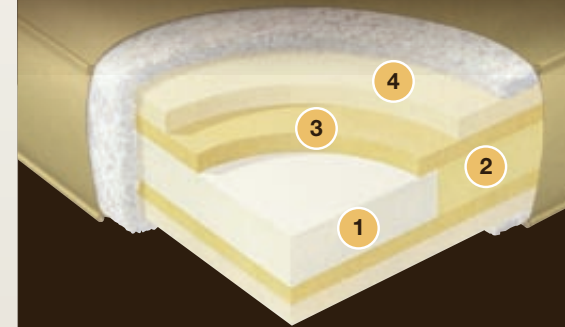

L A Z B O Y®

*Live life Comfortably.™*

The next generation  
of comfort.

Our Premier sofas and sectionals come standard with **ComfortCore™ zoned technology** for optimal firmness and lasting comfort.

Designed to be beautiful and built to stay that way.

ZONE 1

Softer support at the front of cushion

ZONE 2

Firmer support at back of cushion

ZONE 3

Added layer for support & durability

ZONE 4

Additional layer for overall comfort

Premier sofas also feature fully padded, La-Z-Boy engineered frames for enhanced design lines and lasting durability along with an almost endless selection of fabric and leathers available for custom order.