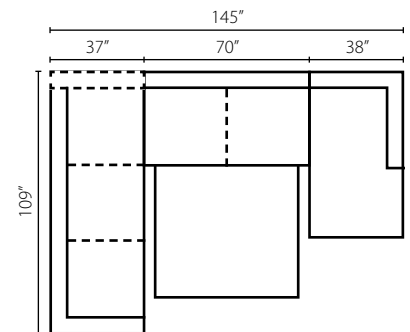

K84200 AS
Armless Sofa
W70" D37" H34"
1 Pillow

K84200A IRSL
Armless
Regular Sleeper
W70" D37" H34"
1 Pillow

K84200L/R SCHS
Sofa Chaise
W37" D89" H34"
1 Pillow

K84200L/R STCHS
Storage Chaise
W38" D66" H34"
1 Pillow

K84200L/R CHASE
Chaise
W38" D66" H34"
1 Pillow

Configuration A
K84200L IQSL One Arm Queen Sleeper
K84200R STCHS Storage Chaise

Configuration B
K84200L SCHS Sofa Chaise
K84200 AS Armless Sofa
K84200R CHASE Chaise

Configuration C
K84200L CRNS Corner Sofa
K84200R S One Arm Sofa

Configuration D
K84200L CRNS Corner Sofa
K84200A IRSL Armless Sofa
K84200R STCHS Storage Chaise