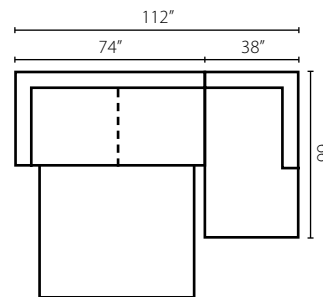

K84200 AS
Armless Sofa
W70" D37" H34"
1 Pillow

K84200A IRSL
Armless
Regular Sleeper
W70" D37" H34"
1 Pillow

K84200L/R SCHS
Sofa Chaise
W37" D89" H34"
1 Pillow

K84200L/R STCHS
Storage Chaise
W38" D66" H34"
1 Pillow

K84200L/R CHASE
Chaise
W38" D66" H34"
1 Pillow

Configuration A
K84200L IQSL One Arm Queen Sleeper
K84200R STCHS Storage Chaise

Configuration B
K84200L SCHS Sofa Chaise
K84200 AS Armless Sofa
K84200R CHASE Chaise