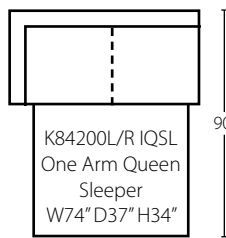

Tilly K84200

Shown in Fandango Turquoise and Donddi Cosmic. | Attached Back

K84200L/R CRNS
Corner Sofa
W109" D37" H34"
2 Pillows

K84200L/R S
One Arm Sofa
W74" D37" H34"
1 Pillow

K84200L/R IQSL
One Arm Queen
Sleeper
W74" D37" H34"
1 Pillow

K84200 AS
Armless Sofa
W70" D37" H34"
1 Pillow

K84200A IRSL
Armless
Regular Sleeper
W70" D37" H34"
1 Pillow

K84200L/R SCHS
Sofa Chaise
W37" D89" H34"
1 Pillow

K84200L/R STCHS
Storage Chaise
W38" D66" H34"
1 Pillow

K84200L/R CHASE
Chaise
W38" D66" H34"
1 Pillow

Configuration A
K84200L IQSL One Arm Queen Sleeper
K84200R STCHS Storage Chaise

Configuration B
K84200L SCHS Sofa Chaise
K84200 AS Armless Sofa
K84200R CHASE Chaise