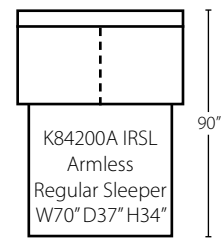

Tilly K84200

Shown in Fandango Turquoise and Donddi Cosmic. | Attached Back

K84200L/R CRNS
Corner Sofa
W109" D37" H34"
2 Pillows

K84200L/R S
One Arm Sofa
W74" D37" H34"
1 Pillow

K84200L/R IQSL
One Arm Queen
Sleeper
W74" D37" H34"
1 Pillow

K84200 AS
Armless Sofa
W70" D37" H34"
1 Pillow

K84200A IRSL
Armless
Regular Sleeper
W70" D37" H34"
1 Pillow

K84200L/R SCHS
Sofa Chaise
W37" D89" H34"
1 Pillow

K84200L/R STCHS
Storage Chaise
W38" D66" H34"
1 Pillow

K84200L/R CHASE
Chaise
W38" D66" H34"
1 Pillow

Configuration A
K84200L IQSL One Arm Queen Sleeper
K84200R STCHS Storage Chaise

Configuration B
K84200L SCHS Sofa Chaise
K84200 AS Armless Sofa
K84200R CHASE Chaise