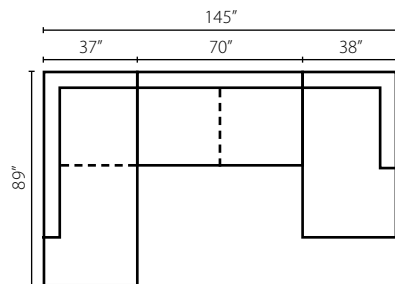

K84200 AS
Armless Sofa
W70" D37" H34"
1 Pillow

K84200A IRSL
Armless
Regular Sleeper
W70" D37" H34"
1 Pillow

K84200L/R SCHS
Sofa Chaise
W37" D89" H34"
1 Pillow

K84200L/R STCHS
Storage Chaise
W38" D66" H34"
1 Pillow

K84200L/R CHASE
Chaise
W38" D66" H34"
1 Pillow

Configuration A
K84200L IQSL One Arm Queen Sleeper
K84200R STCHS Storage Chaise

Configuration B
K84200L SCHS Sofa Chaise
K84200 AS Armless Sofa
K84200R CHASE Chaise