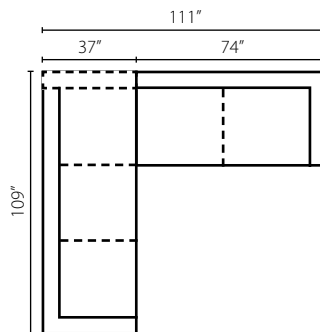

K84200 AS
Armless Sofa
W70" D37" H34"
1 Pillow

K84200A IRSL
Armless
Regular Sleeper
W70" D37" H34"
1 Pillow

K84200L/R SCHS
Sofa Chaise
W37" D89" H34"
1 Pillow

K84200L/R STCHS
Storage Chaise
W38" D66" H34"
1 Pillow

K84200L/R CHASE
Chaise
W38" D66" H34"
1 Pillow

Configuration A
K84200L IQSL One Arm Queen Sleeper
K84200R STCHS Storage Chaise

Configuration B
K84200L SCHS Sofa Chaise
K84200 AS Armless Sofa
K84200R CHASE Chaise