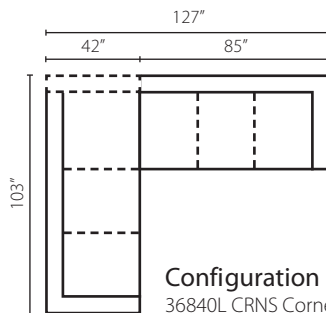

Configuration C
36840L CRNS Corner Sofa
36840R S One Arm Sofa