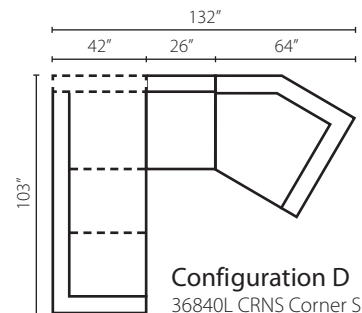

Configuration D
36840L CRNS Corner Sofa
36840 AC Armless Chair
36840R CUDD Cuddler Chair