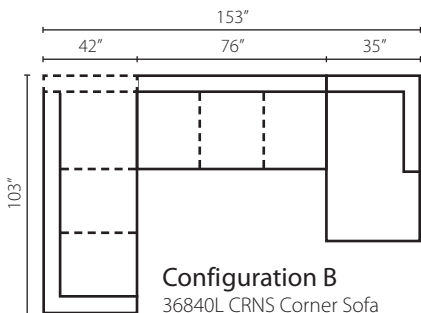

Configuration B
36840L CRNS Corner Sofa
36840 AS Armless Sofa
36840R CHASE One Arm Chaise