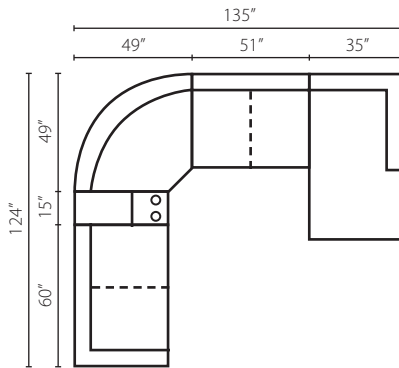

# Samantha 36840

Loose Back

36840L/R CRNS  
Corner Sofa  
W103" D42" H30"  
4 Pillows

36840L/R S  
One Arm Sofa  
W85" D42" H30"  
2 Pillows

36840L/R LS  
One Arm Loveseat  
W60" D42" H30"  
2 Pillows

36840 AS  
Armless Sofa  
W76" D42" H30"

36840 ALS  
Armless Loveseat  
W51" D42" H30"

36840 AC  
Armless Chair  
W26" D42" H30"

36840 STCC  
Storage Console  
with USB Port  
W15" D42" H30"

36840 WEDGE  
90° Wedge  
W70" D43" H30"  
2 Pillows

36840L/R CUDD  
Cuddler Chair  
W66" D51" H30"  
2 Pillows

36840L/R CHASE  
One Arm Chaise  
W35" D64" H30"  
2 Pillows

**Configuration A**  
36840L LS One Arm Loveseat  
36840 STCC Storage Console w/ USB Port  
36840 WEDGE 90° Wedge  
36840 ALS Armless Loveseat  
36840R CHASE One Arm Chaise