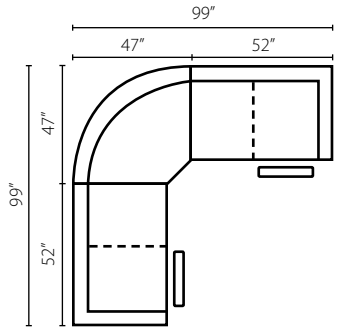

Style 14503 sectional

Configuration A

- 14503L RLS One Arm Reclining Loveseat
- 14504 90SEW 90° Wedge
- 14503R RLS One Arm Reclining Loveseat

Configuration B

- 14503L RLS One Arm Reclining Loveseat
- 14504 90SEW 90° Wedge
- 14501 AC Armless Chair
- 14503R RLS One Arm Reclining Loveseat

Configuration C

- 14503L RLS One Arm Reclining Loveseat
- 14501 AC Armless Chair
- 14504 90SEW 90° Wedge
- 14501 AC Armless Chair
- 14503R RLS One Arm Reclining Loveseat

Sectional Pieces

14503L/R RLS
One Arm Reclining
Loveseat
W52" D40" H40"
(available in power)

14501 AC
Armless Chair
W22" D40" H40"

14504 90SEW
90° Wedge
W65" D42" H40"
(Order 14504P for 2 Pillows)

Free Standing Pieces

14503 RS
Reclining Sofa
W86" D40" H40"
(available in power)

14503 RLS
Reclining Loveseat
W64" D40" H40"
(available in power)