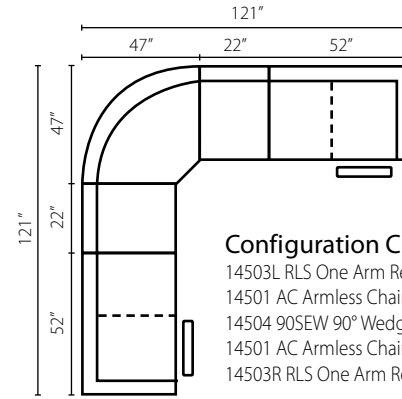

Style 14503 sectional

Configuration A

- 14503L RLS One Arm Reclining Loveseat
- 14504 90SEW 90° Wedge
- 14503R RLS One Arm Reclining Loveseat

Configuration B

- 14503L RLS One Arm Reclining Loveseat
- 14504 90SEW 90° Wedge
- 14501 AC Armless Chair
- 14503R RLS One Arm Reclining Loveseat

Configuration C

- 14503L RLS One Arm Reclining Loveseat
- 14501 AC Armless Chair
- 14504 90SEW 90° Wedge
- 14501 AC Armless Chair
- 14503R RLS One Arm Reclining Loveseat

Sectional Pieces

14503L/R RLS
One Arm Reclining
Loveseat
W52" D40" H40"
(available in power)

14501 AC
Armless Chair
W22" D40" H40"

14504 90SEW
90° Wedge
W65" D42" H40"
(Order 14504P for 2 Pillows)

Free Standing Pieces

14503 RS
Reclining Sofa
W86" D40" H40"
(available in power)

14503 RLS
Reclining Loveseat
W64" D40" H40"
(available in power)

14503 RC *
Reclining Chair
W38" D42" H40"
(available in power)

*Also Available:

- 14503H GLRC Gliding Reclining Chair
- 14503H RRC Reclining Rocking Chair
- 14503H SGRC Swivel Gliding Reclining Chair
- 14503H SRRC Swivel Rocking Reclining Chair