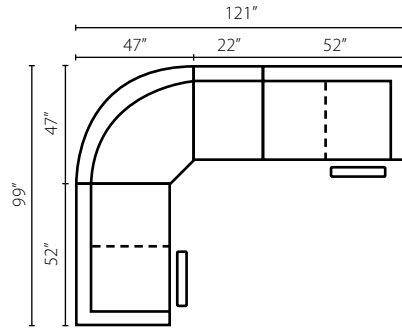

Style 14503 sectional

Configuration A

- 14503L RLS One Arm Reclining Loveseat
- 14504 90SEW 90° Wedge
- 14503R RLS One Arm Reclining Loveseat

Configuration B

- 14503L RLS One Arm Reclining Loveseat
- 14504 90SEW 90° Wedge
- 14501 AC Armless Chair
- 14503R RLS One Arm Reclining Loveseat

Configuration C

- 14503L RLS One Arm Reclining Loveseat
- 14501 AC Armless Chair
- 14504 90SEW 90° Wedge
- 14501 AC Armless Chair
- 14503R RLS One Arm Reclining Loveseat

Sectional Pieces

14503L/R RLS
One Arm Reclining
Loveseat
W52" D40" H40"
(available in power)

14501 AC
Armless Chair
W22" D40" H40"

14504 90SEW
90° Wedge
W65" D42" H40"
(Order 14504P for 2 Pillows)

Free Standing Pieces

14503 RS
Reclining Sofa
W86" D40" H40"
(available in power)

14503 RLS
Reclining Loveseat
W64" D40" H40"
(available in power)