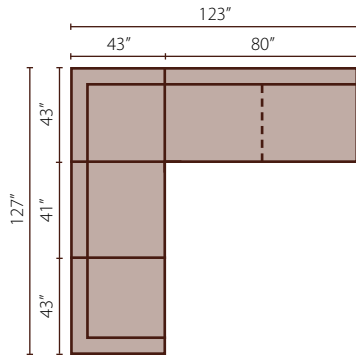

Melrose Place

Style DB7600 sectional

Bring the family together with the Melrose Place sectional. Detailed with scatterback pillows and expansive seat cushions that add up to comfort and style.

klaussner[®]
home furnishings

Melrose Place *Style 7600 sectional*

Melrose Place Configuration A

7600 ALS Armless Loveseat
7600 CORN Corner
7600 ALS Armless Loveseat

Melrose Place Configuration B

7600 CORN Corner
7600 AC Armless Chair
7600 CORN Corner
7600 ALS Armless Loveseat

Melrose Place Configuration E

7600 ALS Armless Loveseat
7600 CORN Corner
7600 AC Armless Chair

Sectional Pieces

7600 CORN
Corner
W43"D43"H29"

7600 ALS
Armless Loveseat
W80"D43"H29"

7600 AC
Armless Chair
W41"D43"H29"

7600 OTTO
Ottoman
W40"D40"H21"