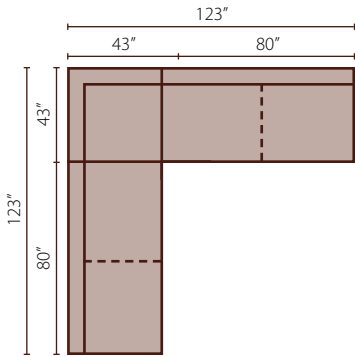

Melrose Place

Style DB7600 sectional

Bring the family together with the Melrose Place sectional. Detailed with scatterback pillows and expansive seat cushions that add up to comfort and style.

klaussner[®]
home furnishings

Melrose Place *Style 7600 sectional*

Melrose Place Configuration A

7600 ALS Armless Loveseat
7600 CORN Corner
7600 ALS Armless Loveseat

Melrose Place Configuration B

7600 CORN Corner
7600 AC Armless Chair
7600 CORN Corner
7600 ALS Armless Loveseat

Melrose Place Configuration E

7600 ALS Armless Loveseat
7600 CORN Corner
7600 AC Armless Chair

Sectional Pieces

7600 CORN
Corner
W43"D43"H29"

7600 ALS
Armless Loveseat
W80"D43"H29"

7600 AC
Armless Chair
W41"D43"H29"

7600 OTTO
Ottoman
W40"D40"H21"